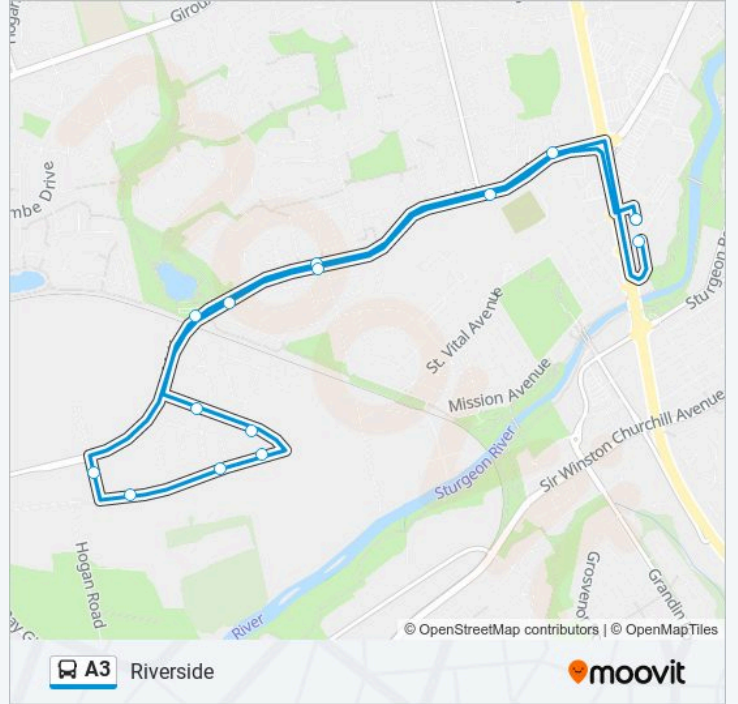

Riverside

[Get The App](#)

The A3 bus line Riverside has one route. For regular weekdays, their operation hours are:

(1) St Albert Centre Riverside: 05:41 - 18:33

Use the Moovit App to find the closest A3 bus station near you and find out when is the next A3 bus arriving.

Direction: St Albert Centre Riverside

14 stops

[VIEW LINE SCHEDULE](#)

- St. Albert Centre Exchange
- Mckenney Ave & Muir Dr
- Mckenney Ave & Mission Ave
- Mckenney Ave & Lacombe Lake Park
- Riverside Dr & Red Fox Way
- Riverside Dr & Riviere Terr
- Rankin Dr & Riverside Dr
- Riverside Dr & Robin Way
- Rankin Dr & Co-Op
- Rose Gate & Mckenney Ave
- Mckenney Ave & Morgan Cr
- Mckenney Ave & Mission Ave
- Mckenney Ave & Dawson Rd
- St. Albert Centre Exchange

A3 bus Time Schedule

St Albert Centre Riverside Route Timetable:

Sunday	Not Operational
Monday	05:41 - 18:33
Tuesday	05:41 - 18:33
Wednesday	05:41 - 18:33
Thursday	05:41 - 18:33
Friday	05:41 - 18:33
Saturday	Not Operational

A3 bus Info

Direction: St Albert Centre Riverside

Stops: 14

Trip Duration: 21 min

Line Summary:

A3 bus time schedules and route maps are available in an offline PDF at moovitapp.com. Use the Moovit App to see live bus times, train schedule or subway schedule, and step-by-step directions for all public transit in Edmonton.