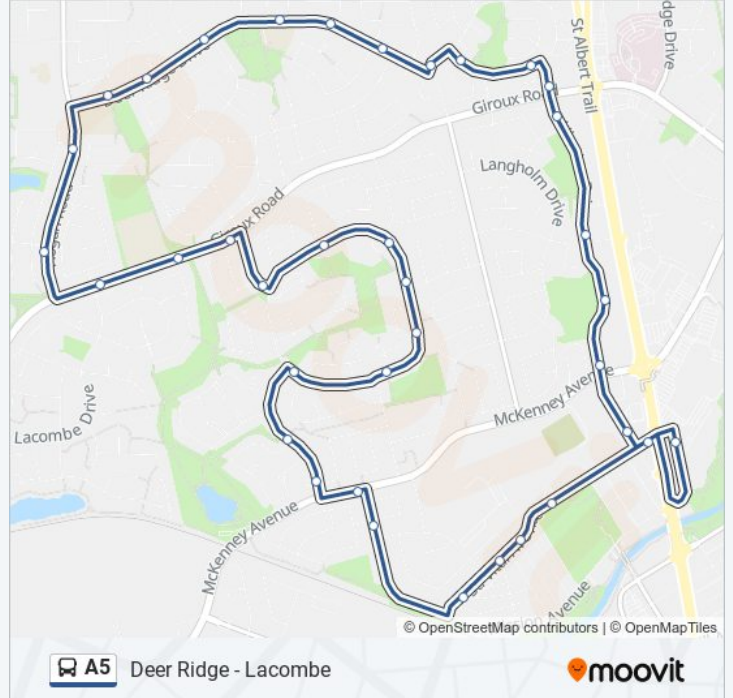

### Direction: St Albert Centre Deer Ridge Lacombe Park

37 stops

[VIEW LINE SCHEDULE](#)

- St. Albert Centre Exchange
- Liberton Dr & Mckenney Ave
- Liberton Dr & Liberton Clinic
- Liberton Dr & Lennox Dr
- Liberton Dr & Giroux Rd
- Dunbar St & Giroux Rd
- Deerbourne Dr & Delorme Pl
- Deerbourne Dr & Doolan Pl
- Deerbourne Dr & Deer Ridge Dr
- Deer Ridge Dr & Dorchester Dr
- Deer Ridge Dr & Donald Pl
- Deer Ridge Dr & Devon Cl
- Deer Ridge Dr & Dufferin St
- Deer Ridge Dr & Dorchester Dr
- Deer Ridge Dr & Dubonnet Way
- Hogan Rd & Newport Cr
- Hogan Rd & Nelson Ct
- Giroux Rd & Lacombe Dr
- Giroux Rd & Bellerose High School
- Giroux Rd & Lockhart Dr
- Lockhart Dr & Lodgepole Cr

### A5 bus Info

**Direction:** St Albert Centre Deer Ridge Lacombe Park

**Stops:** 37

**Trip Duration:** 28 min

**Line Summary:**

Larose Dr & Lorraine Cr  
Larose Dr & Larson Ave  
Larose Dr & Leddy Ave  
Larose Dr & Lawrence Cr  
Larose Dr & Langley Ave  
Larose Dr & Laydon Dr  
Laydon Dr & Lafonde Cr  
Laydon Dr & Lester Cr  
Mckenney Ave & Mission Ave  
Mission Ave & Morgan Cr  
St Vital Ave & Mural Cres  
St Vital Ave & Mission Pl  
St Vital Ave & Mt Royal Dr  
St Vital Ave & Youville Home  
St Vital Ave & St Albert Trail  
St. Albert Centre Exchange

© 2024 Moovit - All Rights Reserved