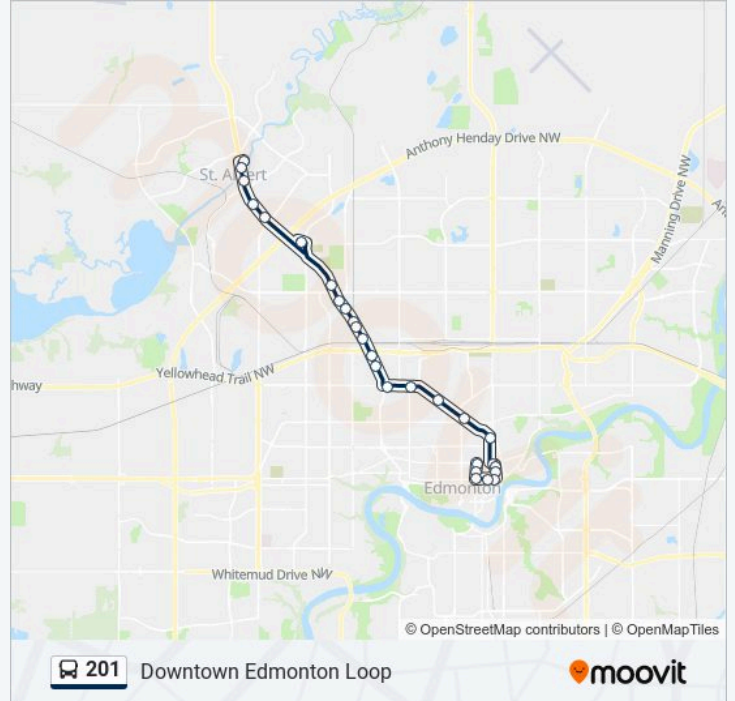

Use the Moovit App to find the closest 201 bus station near you and find out when is the next 201 bus arriving.

Direction: Edmonton Via 118 Ave

27 stops

[VIEW LINE SCHEDULE](#)

- St. Albert Centre Exchange
- St Albert Trail & Madison Ave
- St Albert Trail & St Anne Street
- St Albert Trail & Green Grove Dr
- St Albert Trail & Gate Avenue
- Nakî Transit Station And Park And Ride
- Mark Messier Trail & 142 Avenue
- St Albert Trail & 136 Avenue
- St Albert Trail & 134 Avenue
- St Albert Trail & 131 Avenue
- St Albert Trail & 130 Avenue
- St Albert Trail & 128 Avenue
- St Albert Trail & Yellowhead Trail
- St Albert Trail & Dovercourt Avenue
- Groat Road & 118 Avenue
- 123 Street & 118 Avenue
- 117 Street & Kingsway
- 109 Street & Kingsway
- 101 Street & Kingsway
- 101 Street & 103a Avenue
- 100 Street & 103 Avenue

201 bus Info

Direction: Edmonton Via 118 Ave

Stops: 27

Trip Duration: 35 min

Line Summary:

100 Street & 102a Avenue
 100 Street & Jasper Avenue
 101 Street & Jasper Avenue
 105 Street & Jasper Avenue
 105 Street & 102 Avenue
 105 Street & 104 Avenue

Direction: Macewan University Via Downtown Edmonton

29 stops

[VIEW LINE SCHEDULE](#)

St. Albert Centre Exchange
 St Albert Trail & Madison Ave
 St Albert Trail & St Anne Street
 St Albert Trail & Green Grove Dr
 St Albert Trail & Gate Avenue
 Nakî Transit Station And Park And Ride
 Mark Messier Trail & 142 Avenue
 St Albert Trail & 136 Avenue
 St Albert Trail & 134 Avenue
 St Albert Trail & 131 Avenue
 St Albert Trail & 130 Avenue
 St Albert Trail & 128 Avenue
 St Albert Trail & Yellowhead Trail
 St Albert Trail & Dovercourt Avenue
 Groat Road & 118 Avenue
 123 Street & 118 Avenue
 117 Street & Kingsway
 109 Street & Kingsway