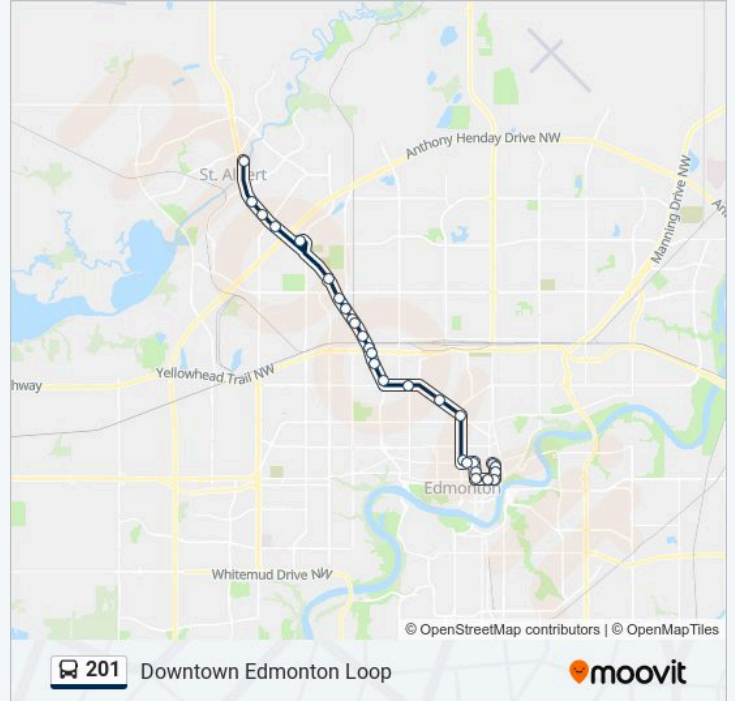

201 bus Info

Direction: Edmonton Via 118 Ave

Stops: 27

Trip Duration: 35 min

Line Summary:

100 Street & 102a Avenue
 100 Street & Jasper Avenue
 101 Street & Jasper Avenue
 105 Street & Jasper Avenue
 105 Street & 102 Avenue
 105 Street & 104 Avenue

Direction: St Albert Via 118 Ave

28 stops

[VIEW LINE SCHEDULE](#)

101 Street & 103a Avenue
 100 Street & 103 Avenue
 100 Street & 102a Avenue
 100 Street & Jasper Avenue
 101 Street & Jasper Avenue
 105 Street & Jasper Avenue
 105 Street & 102 Avenue
 105 Street & 104 Avenue
 108 Street & 104 Avenue
 109 Street & 104 Avenue
 109 Street & Kingsway
 Airport Road E & Kingsway
 124 Street & 118 Avenue
 St Albert Trail & 119 Avenue
 St Albert Trail & Sherbrooke Avenue
 St Albert Trail & Yellowhead Trail
 St Albert Trail & 126 Avenue
 St Albert Trail & 128 Avenue

201 bus Info

Direction: St Albert Via 118 Ave

Stops: 28

Trip Duration: 48 min

Line Summary:

St Albert Trail & 130 Avenue

St Albert Trail & 131 Avenue

St Albert Trail & 134 Avenue

St Albert Trail & 137 Avenue

Mark Messier Trail & 142 Avenue

Nakî Transit Station And Park And Ride

St Albert Trail & Superstore South

St Albert Trail & Gate Avenue

St Albert Trail & Sterling St

St. Albert Centre Exchange