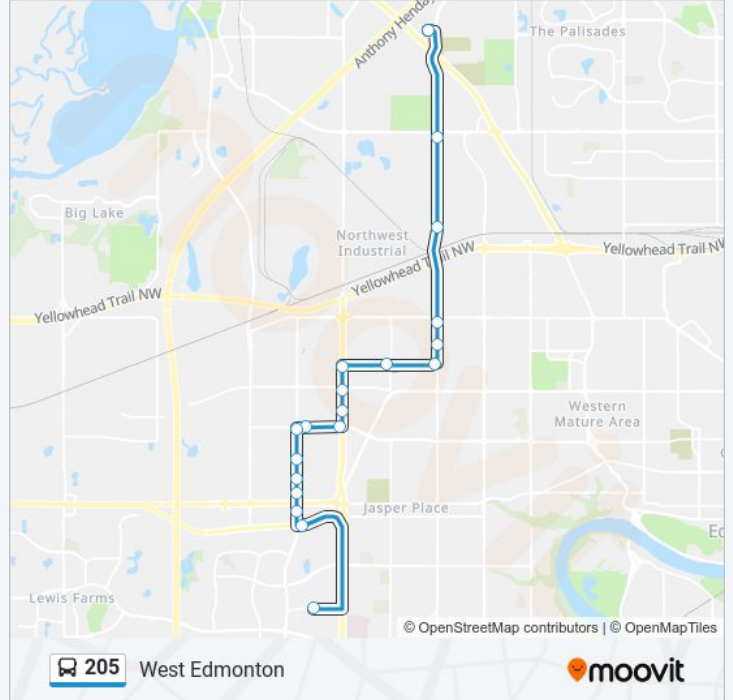

 **205**

West Edmonton

Get The App

The 205 bus line (West Edmonton) has 2 routes. For regular weekdays, their operation hours are:

(1) St. Albert: 07:14 - 18:18(2) West Edmonton: 06:40 - 17:40

Use the Moovit App to find the closest 205 bus station near you and find out when is the next 205 bus arriving.

## 205 bus Info

**Direction:** St. Albert

**Stops:** 20

**Trip Duration:** 28 min

**Line Summary:**

**Direction: West Edmonton**

19 stops

[VIEW LINE SCHEDULE](#)

178 Street & Stony Plain Road

178 Street & 100 Avenue

**205 bus Time Schedule**

West Edmonton Route Timetable:

Sunday	Not Operational
Monday	Not Operational
Tuesday	06:40 - 17:40
Wednesday	06:40 - 17:40
Thursday	06:40 - 17:40
Friday	06:40 - 17:40
Saturday	09:45 - 17:45

**205 bus Info**

**Direction:** West Edmonton

**Stops:** 19

**Trip Duration:** 22 min

**Line Summary:**

205 bus time schedules and route maps are available in an offline PDF at [moovitapp.com](https://moovitapp.com). Use the Moovit App to see live bus times, train schedule or subway schedule, and step-by-step directions for all public transit in Edmonton.