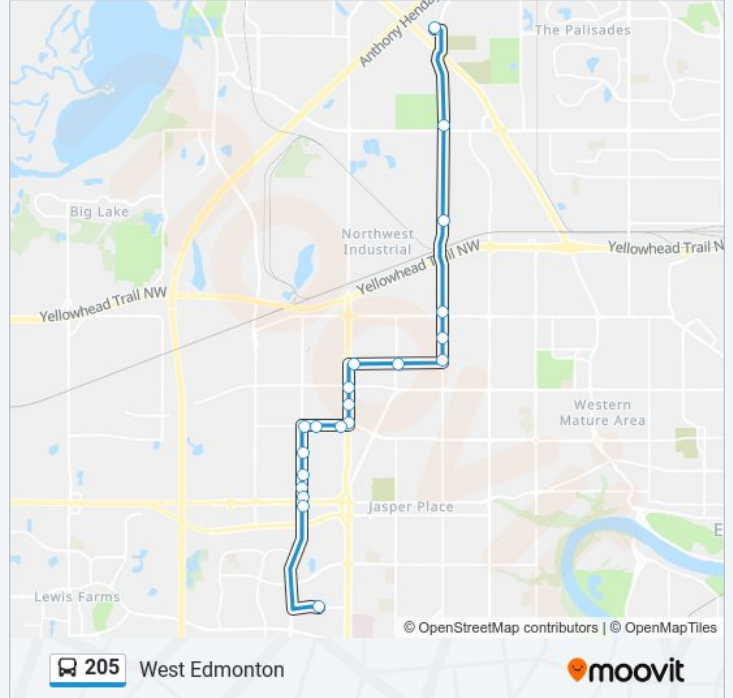

 **205**

West Edmonton

Get The App

The 205 bus line (West Edmonton) has 2 routes. For regular weekdays, their operation hours are:

(1) St. Albert: 07:14 - 18:18(2) West Edmonton: 06:40 - 17:40

Use the Moovit App to find the closest 205 bus station near you and find out when is the next 205 bus arriving.

## Direction: St. Albert

20 stops

[VIEW LINE SCHEDULE](#)

West Edmonton Mall Transit Centre Bay B

178 Street & Stony Plain Road

178 Street & Stony Plain Road

178 Street & 102 Avenue

178 Street & 103 Avenue

178 Street & 105 Avenue

178 Street & 107 Avenue

176 Street & 107 Avenue

172 Street & 107 Avenue

170 Street & 107 Avenue

170 Street & 109 Avenue

170 Street & 111 Avenue Nearside

170 Street Service Road & 114 Avenue

## 205 bus Info

**Direction:** St. Albert

**Stops:** 20

**Trip Duration:** 28 min

**Line Summary:**

**Direction: West Edmonton**

19 stops

[VIEW LINE SCHEDULE](#)