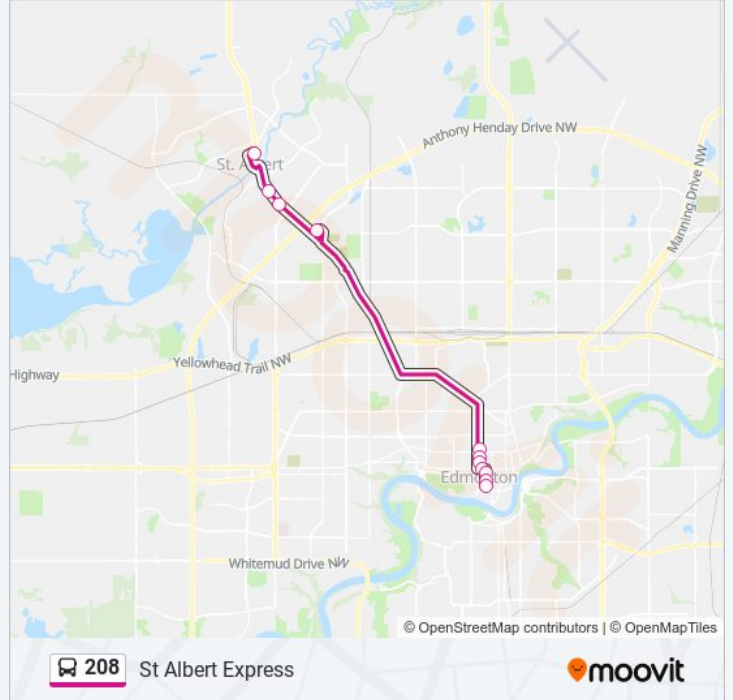

109 Street & Jasper Avenue

107 Street & Jasper Avenue

107 Street & 100 Avenue

Government Transit Centre Bay D

### 208 bus Info

**Direction:** Government Centre Express

**Stops:** 9

**Trip Duration:** 40 min

**Line Summary:**

### Direction: St Albert Express

11 stops

[VIEW LINE SCHEDULE](#)

- Government Transit Centre Bay B
- 107 Street & 99 Avenue
- 107 Street & 100 Avenue
- 108 Street & Jasper Avenue Nearside
- 109 Street & 102 Avenue
- 109 Street & 103 Avenue
- 109 Street & 104 Avenue
- Nakî Transit Station And Park And Ride
- St Albert Trail & Gate Avenue
- St Albert Trail & Sterling St
- Muir Dr Temporary Transit Centre

### 208 bus Info

**Direction:** St Albert Express

**Stops:** 11

**Trip Duration:** 45 min

**Line Summary:**

208 bus time schedules and route maps are available in an offline PDF at [moovitapp.com](https://moovitapp.com). Use the [Moovit App](#) to see live bus times, train schedule or subway schedule, and step-by-step directions for all public transit in Edmonton.