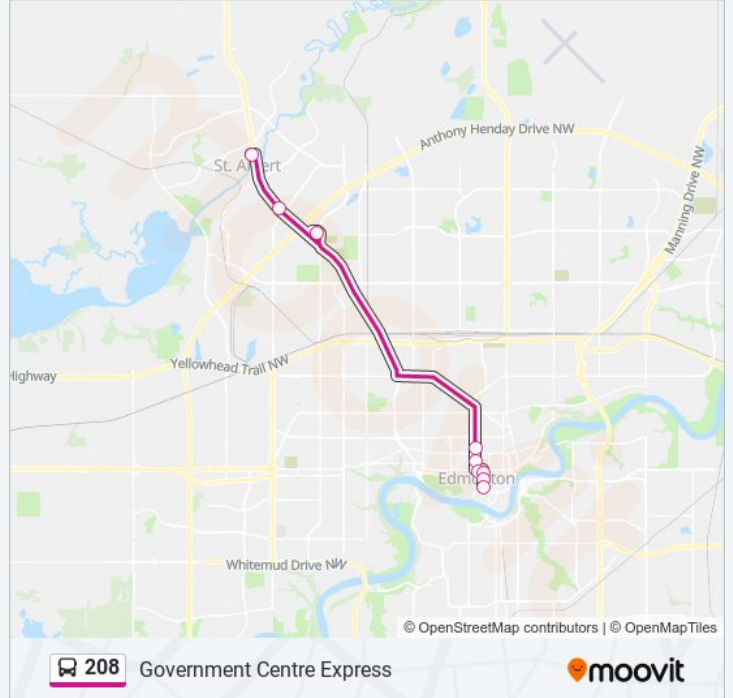

Use the Moovit App to find the closest 208 bus station near you and find out when is the next 208 bus arriving.

109 Street & Jasper Avenue

107 Street & Jasper Avenue

107 Street & 100 Avenue

Government Transit Centre Bay D

### 208 bus Time Schedule

Government Centre Express Route Timetable:

Sunday	Not Operational
Monday	06:05 - 08:05
Tuesday	06:05 - 08:05
Wednesday	06:05 - 08:05
Thursday	06:05 - 08:05
Friday	06:05 - 08:05
Saturday	Not Operational

### 208 bus Info

**Direction:** Government Centre Express

**Stops:** 9

**Trip Duration:** 40 min

**Line Summary:**