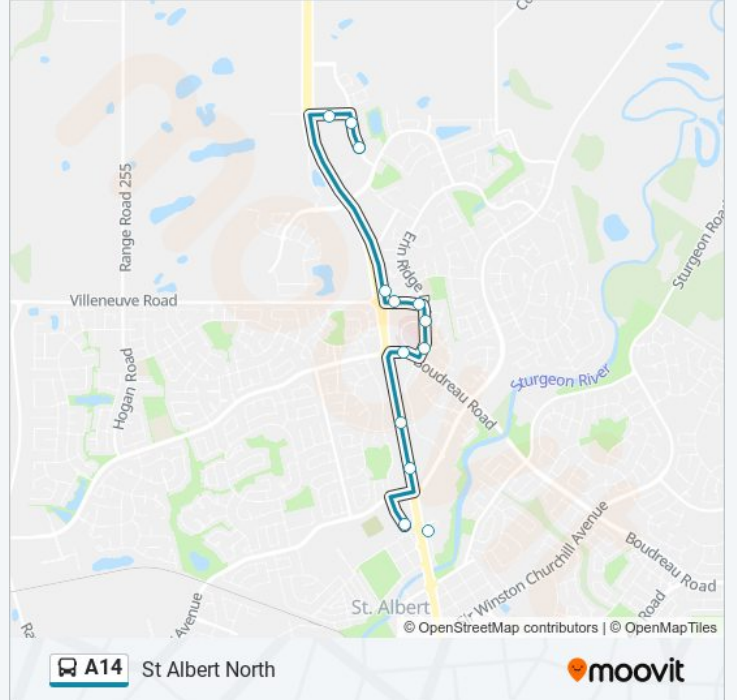

A14 bus time schedules and route maps are available in an offline PDF at moovitapp.com. Use the Moovit App to see live bus times, train schedule or subway schedule, and step-by-step directions for all public transit in Edmonton.

© 2024 Moovit - All Rights Reserved