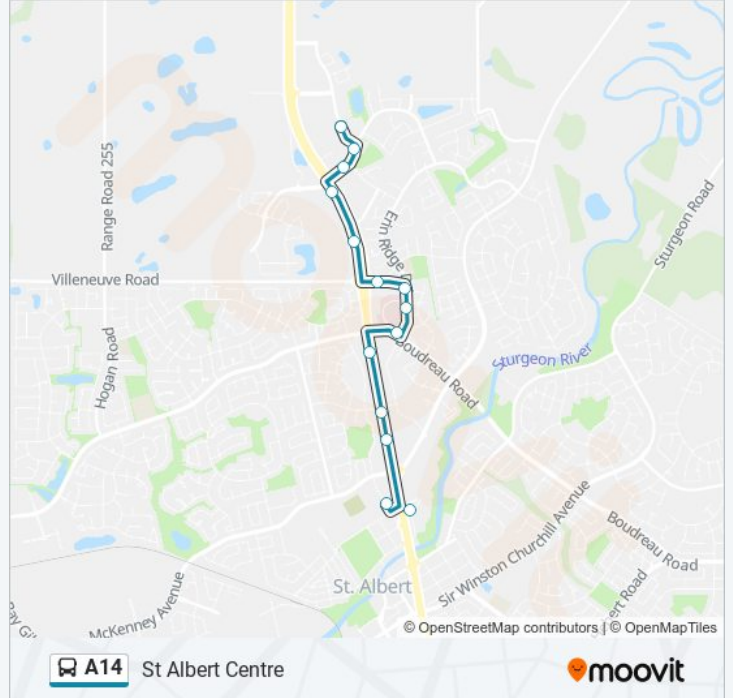

Use the Moovit App to find the closest A14 bus station near you and find out when is the next A14 bus arriving.

Direction: St Albert Centre

13 stops

[VIEW LINE SCHEDULE](#)

- Element Dr & Rona
- Everitt Dr & Element Dr N
- Everitt Dr & Ebony Way
- St. Albert Trail & Jensen Lakes Blvd
- St Albert Trail & Save on Foods North
- Erin Ridge Rd & St Albert Trail
- Erin Ridge Dr & Erin Ridge Rd
- Erin Ridge Dr & Ellesmere Dr
- Boudreau Rd & Sturgeon Hospital
- St Albert Trail & Giroux Rd
- St Albert Trail & Lennox Dr
- St Albert Trail & Mckenney Ave
- St. Albert Centre Exchange

A14 bus Time Schedule

St Albert Centre Route Timetable:

Sunday	06:20 - 18:20
Monday	06:20 - 18:20
Tuesday	05:28 - 23:29
Wednesday	05:28 - 23:29
Thursday	05:28 - 23:29
Friday	05:28 - 23:29
Saturday	06:14 - 23:14

A14 bus Info

Direction: St Albert Centre

Stops: 13

Trip Duration: 14 min

Line Summary:

Direction: St Albert North

12 stops

[VIEW LINE SCHEDULE](#)

- St. Albert Centre Exchange
- St Albert Trail & Bellerose Dr
- St Albert Trail & Inglewood Dr
- Boudreau Rd & Summit Centre
- Erin Ridge Dr & Boudreau Rd
- Erin Ridge Dr & Ellesmere Dr
- Erin Ridge Rd & Erin Ridge Dr
- Erin Ridge Rd & St Albert Trail
- St. Albert Trail & Erin Ridge Rd
- Neil Ross Rd & Costco
- Element Dr & Neil Ross Rd
- Element Dr & Rona