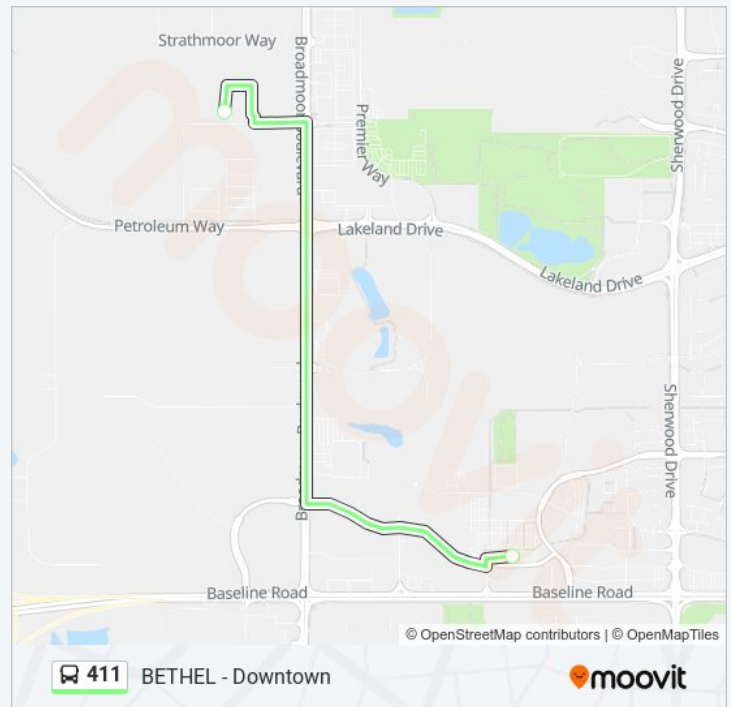

Bethel Transit Terminal

Streambank Av

Sunday	20:15
Monday	Not Operational
Tuesday	00:15
Wednesday	00:15
Thursday	00:15
Friday	00:15
Saturday	00:15

411 bus Info

Direction: Sorry Not In Service

Stops: 2

Trip Duration: 30 min

Line Summary:

411 bus time schedules and route maps are available in an offline PDF at moovitapp.com. Use the Moovit App to see live bus times, train schedule or subway schedule, and step-by-step directions for all public transit in Edmonton.