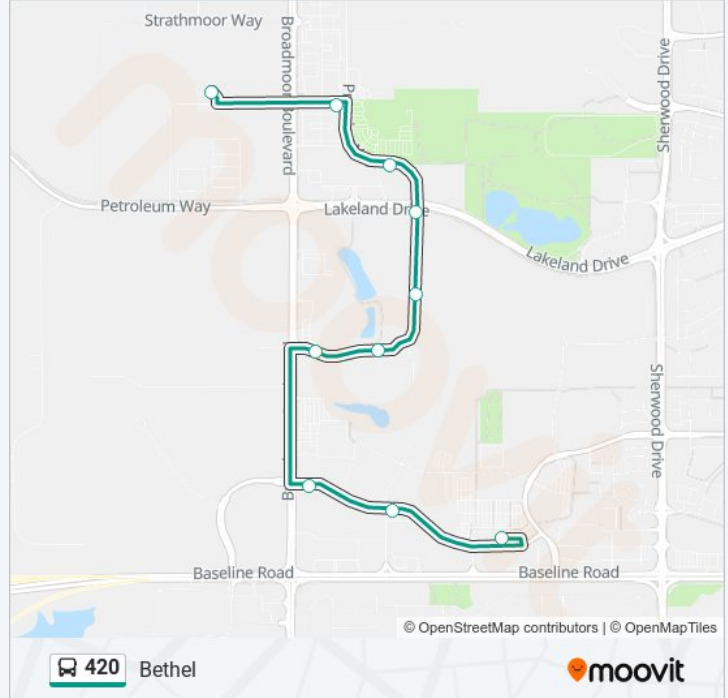

 420

Bethel

Get The App

The 420 bus line (Bethel) has 2 routes. For regular weekdays, their operation hours are:

(1) Bethel: 07:00 - 19:00(2) Millenium Place: 06:45 - 18:45

Use the Moovit App to find the closest 420 bus station near you and find out when is the next 420 bus arriving.

Direction: Bethel

10 stops

[VIEW LINE SCHEDULE](#)

Streambank Av

Prairie Dr & Premier Wy

Premier Wy & Millennium Place

Buckingham Dr & Lakeland Dr

Buckingham Dr

Buckingham Dr & Broadview Dr

Buckingham Dr & Broadmoor Blvd

Broadview Rd & Broadmoor Blvd

Broadway Blvd & Broadview Dr

Bethel Transit Terminal

420 bus Time Schedule

Bethel Route Timetable:

Sunday	Not Operational
Monday	07:00 - 19:00
Tuesday	07:00 - 19:00
Wednesday	07:00 - 19:00
Thursday	07:00 - 19:00
Friday	07:00 - 19:00
Saturday	Not Operational

420 bus Info

Direction: Bethel

Stops: 10

Trip Duration: 10 min

Line Summary:

Direction: Millenium Place

18 stops

[VIEW LINE SCHEDULE](#)