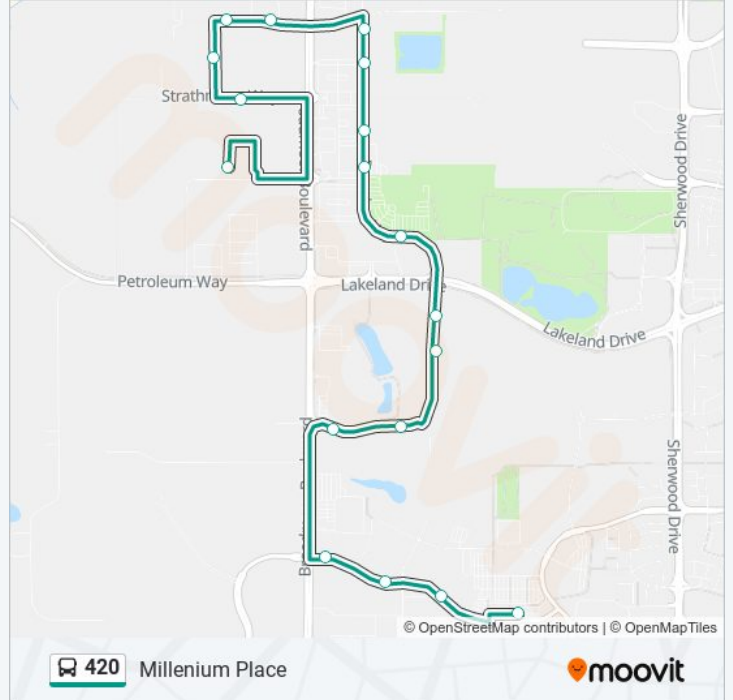

Direction: Bethel

10 stops

[VIEW LINE SCHEDULE](#)

Streambank Av

Prairie Dr & Premier Wy

Premier Wy & Millennium Place

Buckingham Dr & Lakeland Dr

Buckingham Dr

420 bus Info

Direction: Bethel

Stops: 10

Trip Duration: 10 min

Line Summary:

Direction: Millenium Place

18 stops

[VIEW LINE SCHEDULE](#)

Strathmoor Wy

Streambank Av

420 bus Time Schedule

Millenium Place Route Timetable:

Sunday	Not Operational
Monday	06:45 - 18:45
Tuesday	06:45 - 18:45
Wednesday	06:45 - 18:45
Thursday	06:45 - 18:45
Friday	06:45 - 18:45
Saturday	Not Operational

420 bus Info

Direction: Millenium Place

Stops: 18

Trip Duration: 15 min

Line Summary:

420 bus time schedules and route maps are available in an offline PDF at moovitapp.com. Use the [Moovit App](#) to see live bus times, train schedule or subway schedule, and step-by-step directions for all public transit in Edmonton.