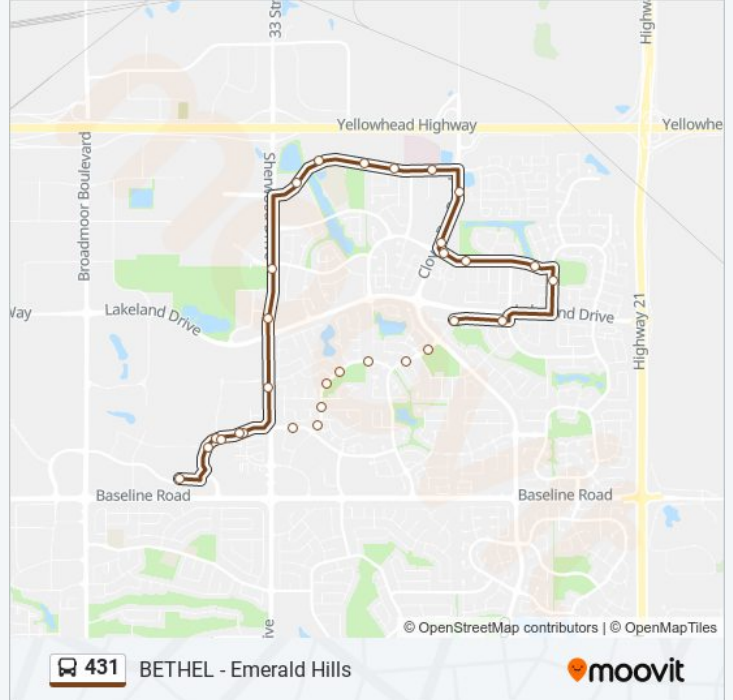

Direction: Bethel Via Emerald Hills

31 stops

[VIEW LINE SCHEDULE](#)

- Bethel Transit Terminal
- Bethel Dr & Broadview Rd
- Bethel Dr & Bethel Wy
- Bethel Dr & Bothwell Dr
- Jim Common Dr & Crystal Ln
- Jim Common Dr & Charlton Cr
- Jim Common Dr & Charlton Wy
- Jim Common Dr & Canyon Dr
- Jim Common Dr & Catalina Dr
- Jim Common Dr & Cache Pl
- Crimson Dr & Carlyle Cr
- Crimson Dr & Clover Bar Rd
- Dawson Dr & Donnely Terr
- Dawson Dr & Davenport Dr
- Summerland Dr & Sunview Dr
- Summerwood Blvd & Summercourt Rd
- Summerwood Blvd & Summerland Wy
- Summerwood Blvd & Clover Bar Rd
- Clover Bar Rd & Summerwood Blvd
- Clover Bar Rd & Jubilee Dr
- Emerald Dr & Clover Bar Rd
- Emerald Dr & Eton Blvd

431 bus Info

Direction: Bethel Via Emerald Hills

Stops: 31

Trip Duration: 25 min

Line Summary:

- Emerald Dr & Ellesmere Ln
- Emerald Dr & Abj
- Emerald Dr & Ebony Blvd
- Sherwood Dr & Abbey Rd
- Sherwood Dr & Palisades Av
- Sherwood Dr & Bison Wy
- Bethel Dr & Bothwell Dr
- Bethel Dr & Bethel Wy
- Bethel Transit Terminal