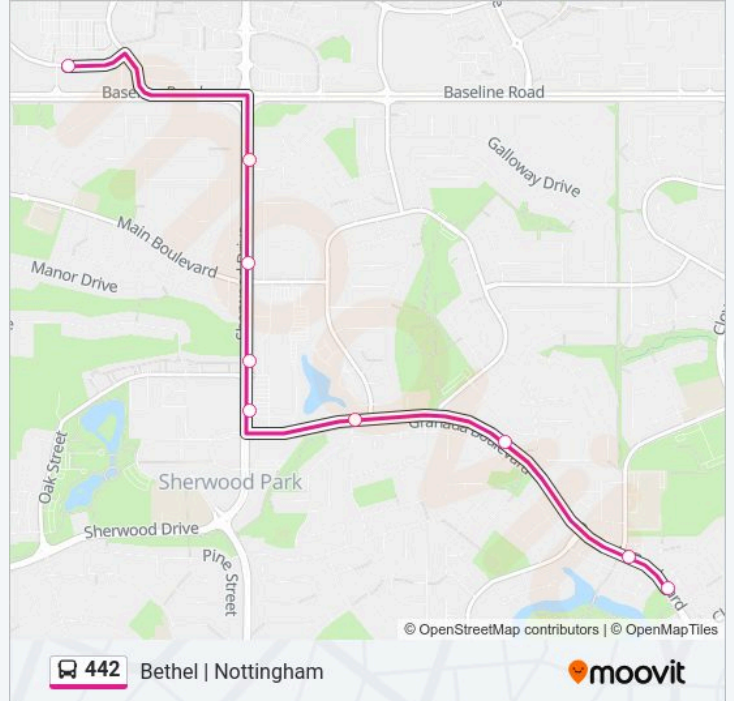

Direction: Bethel

Stops: 9

Trip Duration: 10 min

Line Summary:

Direction: Bethel | Nottingham

15 stops

[VIEW LINE SCHEDULE](#)

- Bethel Transit Terminal
- Sherwood Dr & Baseline Rd
- Sherwood Dr & Main Blvd
- Sherwood Dr & Oak St
- Granada Blvd & Sherwood Dr
- Granada Blvd & Peacock Dr
- Sherwood Dr & Starling Rd
- Granada Blvd
- Nottingham Blvd & Nottingham Rd
- Nottingham Blvd & Nottingham Rd
- Nottingham Blvd & Norwich Cr
- Nottingham Blvd & Norland Cl
- Nottingham Blvd & Nottingham Wy
- Nottingham Blvd & Clover Bar Rd
- Granada Blvd & Forrest Dr

Granada Blvd & Forrest Dr

Granada Blvd & Colwil Blvd

Granada Blvd

Granada Blvd & Georgian Wy

Sherwood Dr & Granada Blvd

Sherwood Dr & Oak St

Sherwood Dr & Gatewood Blvd

Sherwood Dr & Graham Rd

Bethel Transit Terminal

442 bus Time Schedule

Bethel | Nottingham Route Timetable:

Sunday	Not Operational
Monday	06:00 - 19:00
Tuesday	06:00 - 19:00
Wednesday	Not Operational
Thursday	06:00 - 19:00
Friday	06:00 - 19:00
Saturday	Not Operational

442 bus Info

Direction: Bethel | Nottingham

Stops: 9

Trip Duration: 10 min

Line Summary:

Direction: School Special

18 stops

[VIEW LINE SCHEDULE](#)