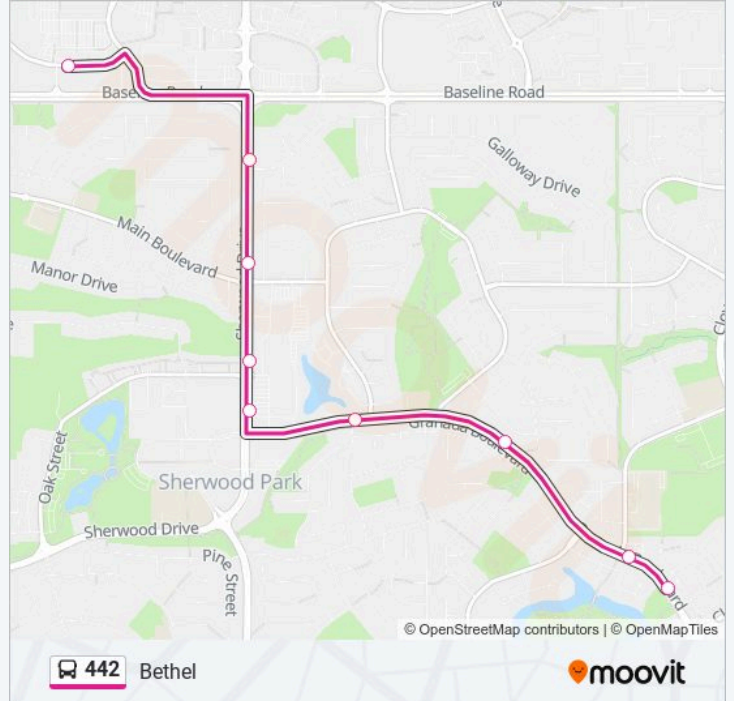

Use the Moovit App to find the closest 442 bus station near you and find out when is the next 442 bus arriving.

Direction: Bethel

9 stops

[VIEW LINE SCHEDULE](#)

Granada Blvd & Forrest Dr

Granada Blvd & Colwil Blvd

Granada Blvd

Granada Blvd & Georgian Wy

Sherwood Dr & Granada Blvd

Sherwood Dr & Oak St

Sherwood Dr & Gatewood Blvd

Sherwood Dr & Graham Rd

Bethel Transit Terminal

442 bus Time Schedule

Direction: Bethel

Stops: 9

Trip Duration: 10 min

Line Summary:

Direction: Bethel | Nottingham

15 stops

[VIEW LINE SCHEDULE](#)

- Bethel Transit Terminal
- Sherwood Dr & Baseline Rd
- Sherwood Dr & Main Blvd
- Sherwood Dr & Oak St
- Granada Blvd & Sherwood Dr
- Granada Blvd & Peacock Dr
- Sherwood Dr & Starling Rd
- Granada Blvd
- Nottingham Blvd & Nottingham Rd
- Nottingham Blvd & Nottingham Rd
- Nottingham Blvd & Norwich Cr
- Nottingham Blvd & Norland Cl
- Nottingham Blvd & Nottingham Wy
- Nottingham Blvd & Clover Bar Rd
- Granada Blvd & Forrest Dr

Granada Blvd & Forrest Dr

Granada Blvd & Colwil Blvd

Granada Blvd

Granada Blvd & Georgian Wy

Sherwood Dr & Granada Blvd

Sherwood Dr & Oak St

Sherwood Dr & Gatewood Blvd

Sherwood Dr & Graham Rd