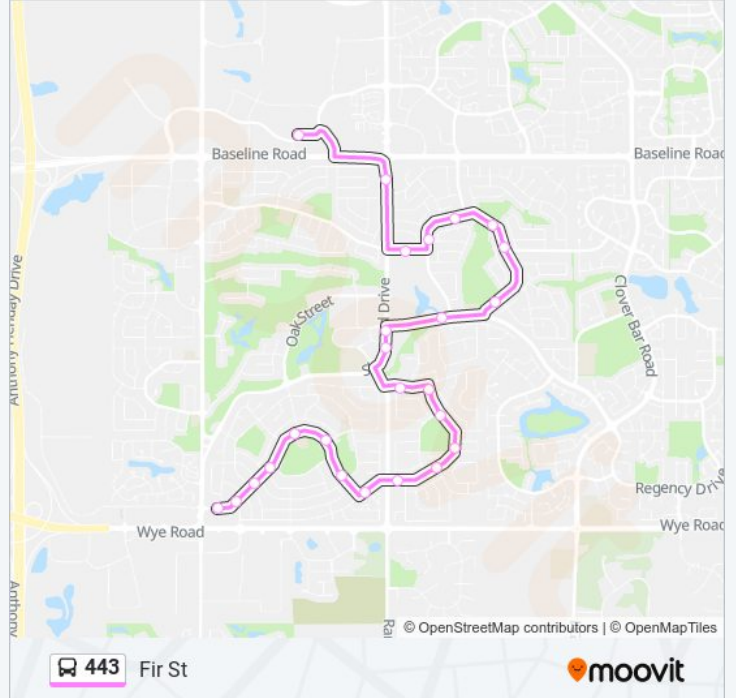

Alder Av & Ivy Cr

Fir St & Cottonwood Av

Fir St & Pine St

Fir St & Oak St

Fir St & Spruce Av

Fir St & Cottonwood Av

Fir St & Ash St

Fir St & Willow St

443 bus time schedules and route maps are available in an offline PDF at moovitapp.com. Use the [Moovit App](#) to see live bus times, train schedule or subway schedule, and step-by-step directions for all public transit in Edmonton.

[About Moovit](#) • [MaaS Solutions](#) • [Supported Countries](#) • [Mooviter Community](#)

© 2024 Moovit - All Rights Reserved

Check Live Arrival Times