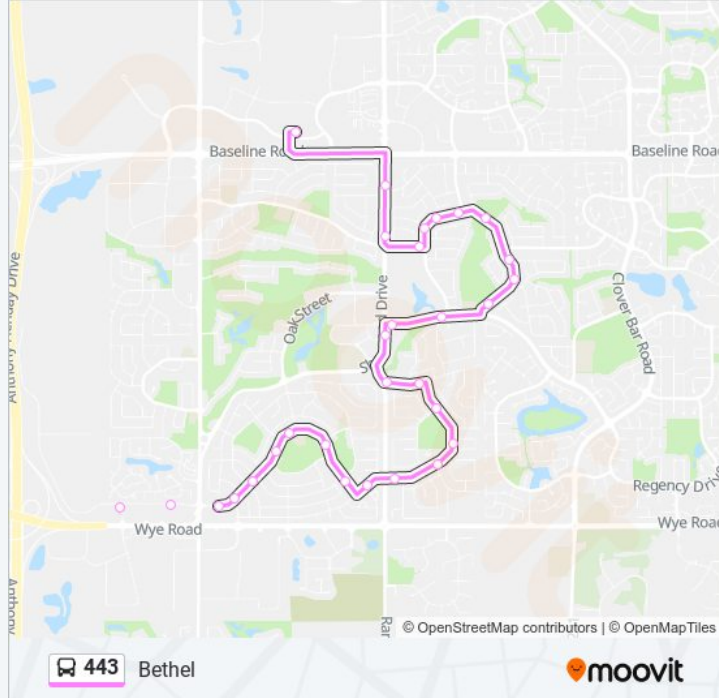

**Stops:** 30

**Trip Duration:** 25 min

**Line Summary:**

Granada Blvd & Peacock Dr

Georgian Wy & Garc

Georgian Wy & Garland Cr

Georgian Wy & Groveland Rd

Georgian Wy

Georgian Wy & Glenbrook Blvd

Georgian Wy & Glenridge Rd

Georgian Wy & Gillingham Cr

Gatewood Blvd & Glacier Cr

Sherwood Dr & Gatewood Blvd

Sherwood Dr & Graham Rd

Bethel Transit Terminal

**Direction: Fir St**

25 stops

[VIEW LINE SCHEDULE](#)

Bethel Transit Terminal

Sherwood Dr & Baseline Rd

Gatewood Blvd & Galaxy Wy

Georgian Way & Garnet Road

Georgian Wy & Garnet Av

Georgian Wy

**443 bus Info**

**Direction:** Fir St

**Stops:** 25

**Trip Duration:** 21 min

**Line Summary:**

Alder Av & Ivy Cr

Fir St & Cottonwood Av

Fir St & Pine St