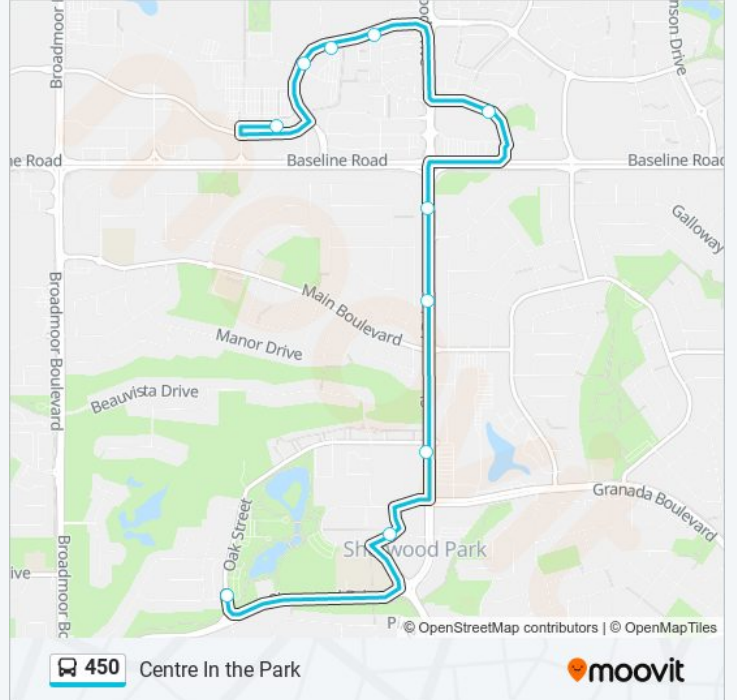

450 bus time schedules and route maps are available in an offline PDF at moovitapp.com. Use the [Moovit App](#) to see live bus times, train schedule or subway schedule, and step-by-step directions for all public transit in Edmonton.

[About Moovit](#) • [MaaS Solutions](#) • [Supported Countries](#) • [Mooviter Community](#)

© 2024 Moovit - All Rights Reserved

Check Live Arrival Times