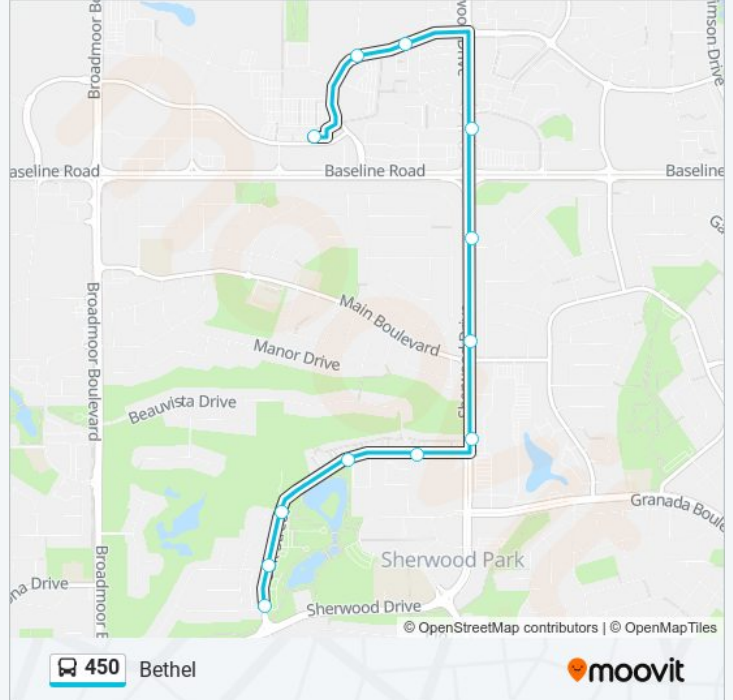

 450

Bethel

Get The App

The 450 bus line (Bethel) has 2 routes. For regular weekdays, their operation hours are:

(1) Bethel: 05:58 - 18:58(2) Centre In the Park: 05:54 - 18:45

Use the Moovit App to find the closest 450 bus station near you and find out when is the next 450 bus arriving.

Direction: Bethel

12 stops

[VIEW LINE SCHEDULE](#)

Oak St & Sherwood Dr
Oak St & Glenmore Av
Oak St & Sunset Pl
Oak St
Oak St & Brentwood Blvd
Sherwood Dr & Oak St
Sherwood Dr & Gatewood Blvd
Sherwood Dr & Graham Rd
Sherwood Dr & Cranford Wy
Bethel Dr & Bothwell Dr
Bethel Dr & Bethel Wy
Bethel Transit Terminal

450 bus Info

Direction: Bethel

Stops: 12

Trip Duration: 12 min

Line Summary:

Direction: Centre In the Park

10 stops

[VIEW LINE SCHEDULE](#)

- Bethel Transit Terminal
- Bethel Dr & Broadview Rd
- Bethel Dr & Bethel Wy
- Bethel Dr & Bothwell Dr
- Cranford Way
- Sherwood Dr & Baseline Rd
- Sherwood Dr & Main Blvd
- Sherwood Dr & Oak St
- Festival Ln & Festival Av
- Oak St & Sherwood Dr