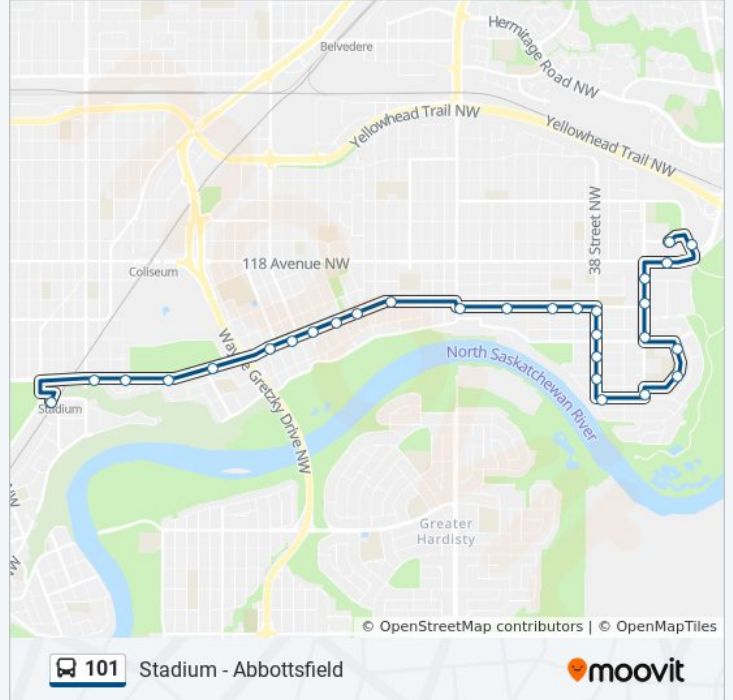

Direction: Stadium Transit Centre Bay C→Abbottsfield Transit Centre Bay A

Stops: 29

Trip Duration: 20 min

Line Summary:

38 Street & 110 Avenue
38 Street & 108 Avenue
38 Street & 106 Avenue
34 Street & 106 Avenue
32 Street & 107a Avenue
32 Street & 110 Avenue
34 Street & 111 Avenue
34 Street & 114 Avenue
34 Street & 116a Avenue
32 Street & 118 Avenue
Abbottsfield Road & 118 Avenue
Abbottsfield Transit Centre Bay A