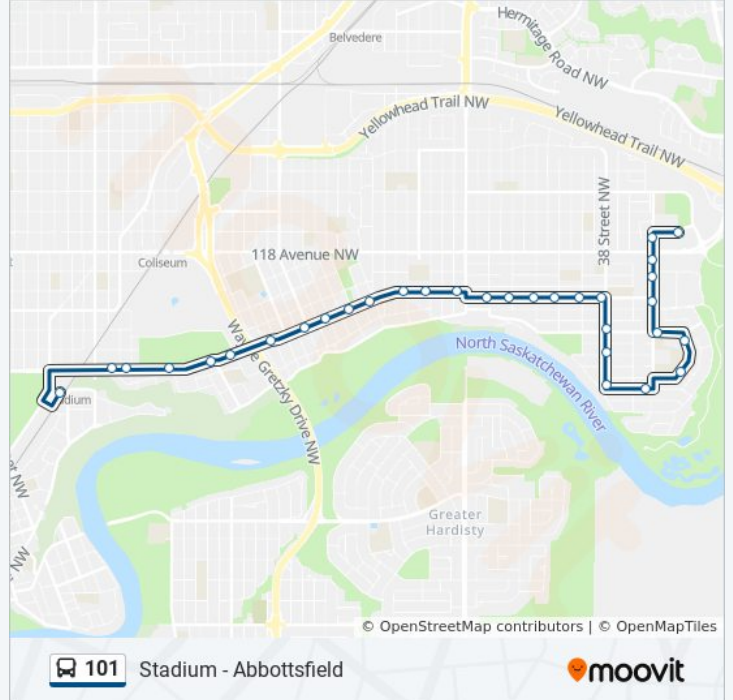

101 bus Info

Direction: Abbotsfield Transit Centre Bay A→Stadium Transit Centre Bay C

Stops: 32

Trip Duration: 19 min

Line Summary:

55 Street & 112 Avenue

60 Street & 112 Avenue

62 Street & 112 Avenue

64 Street & 112 Avenue

66 Street & 112 Avenue

69 Street & 112 Avenue

73 Street & 112 Avenue

74 Street & 112 Avenue

76 Street & 112 Avenue

79 Street & 112 Avenue

80 Street & 112 Avenue

Stadium Transit Centre Bay C

Direction: Stadium Transit Centre Bay C→Abbottsfield Transit Centre Bay A

29 stops

[VIEW LINE SCHEDULE](#)

Stadium Transit Centre Bay C

82 Street & 112 Avenue

79 Street & 112 Avenue