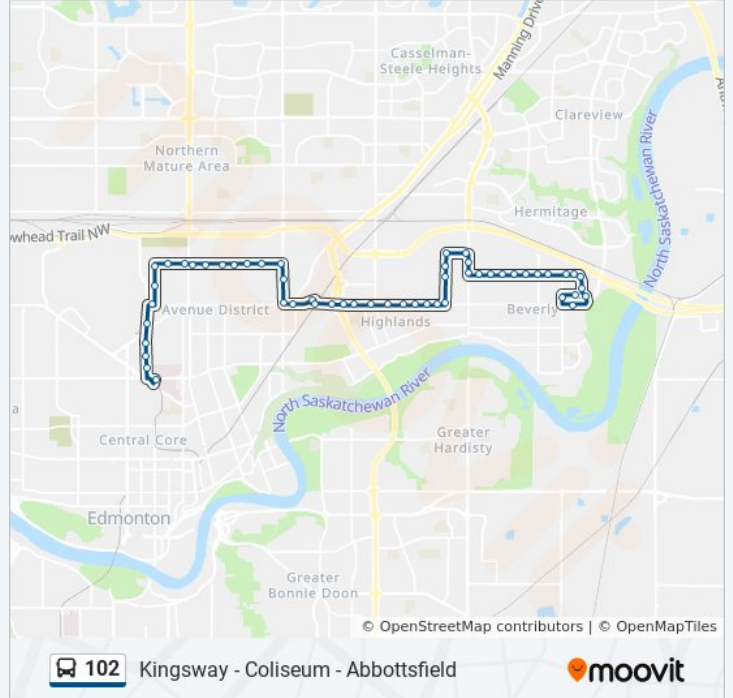

Use the Moovit App to find the closest 102 bus station near you and find out when is the next 102 bus arriving.

Direction: Abbotsfield Transit Centre Bay A→Kingsway Rah Transit Centre Bay A

53 stops

[VIEW LINE SCHEDULE](#)

102 bus Info

Direction: Abbotsfield Transit Centre Bay A→Kingsway Rah Transit Centre Bay A

Stops: 53

Trip Duration: 36 min

Line Summary:

54 Street & 121 Avenue
54 Street & 118 Avenue
55 Street & 118 Avenue
57 Street & 118 Avenue
59 Street & 118 Avenue
61 Street & 118 Avenue
64 Street & 118 Avenue
66 Street & 118 Avenue
69 Street & 118 Avenue
71 Street & 118 Avenue
Wayne Gretzky Drive S & 118 Avenue
76 Street & 118 Avenue
Coliseum Transit Centre Bay J
80 Street & 118 Avenue
82 Street & 118 Avenue
82 Street & 120 Avenue
82 Street & 122 Avenue
86 Street & 122 Avenue
88 Street & 122 Avenue
90 Street & 122 Avenue
92 Street & 122 Avenue
95 Street & 122 Avenue
96 Street & 122 Avenue
97 Street & 122 Avenue
103 Street & 122 Avenue
105 Street & 122 Avenue
105 Street & 120 Avenue
105 Street & 118 Avenue
106 Street & 117 Avenue
106 Street & 114 Avenue
106 Street & 113 Avenue
106 Street & 111 Avenue
Kingsway Rah Transit Centre Bay A

Direction: Kingsway Rah Transit Centre Bay A→Abbottsfeld Transit Centre Bay A

48 stops

[VIEW LINE SCHEDULE](#)

Kingsway Rah Transit Centre Bay A

106 Street & 113 Avenue

106 Street & 117 Avenue

106 Street & 118 Avenue

105 Street & 118 Avenue

105 Street & 120 Avenue

105 Street & 122 Avenue

103 Street & 122 Avenue

101 Street & 122 Avenue

97 Street & 122 Avenue

95 Street & 122 Avenue

93 Street & 122 Avenue