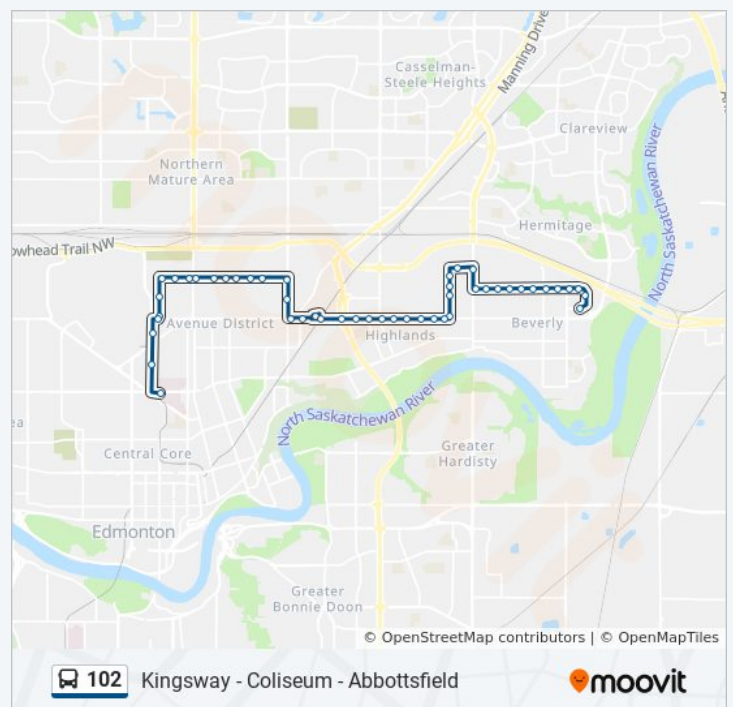

105 Street & 118 Avenue

105 Street & 120 Avenue

105 Street & 122 Avenue

103 Street & 122 Avenue

101 Street & 122 Avenue

97 Street & 122 Avenue

95 Street & 122 Avenue

93 Street & 122 Avenue

76 Street & 118 Avenue

Wayne Gretzky Drive S & 118 Avenue

70 Street & 118 Avenue

68 Street & 118 Avenue

66 Street & 118 Avenue

64 Street & 118 Avenue

62 Street & 118 Avenue

60 Street & 118 Avenue

57 Street & 118 Avenue

102 bus Time Schedule

Kingsway Rah Transit Centre Bay A→Abbottsfeld Transit Centre Bay A Route Timetable:

Sunday	10:04 AM - 6:32 PM
Monday	5:57 AM - 9:50 PM
Tuesday	5:57 AM - 9:50 PM
Wednesday	5:57 AM - 9:50 PM
Thursday	5:57 AM - 9:50 PM
Friday	5:57 AM - 9:50 PM
Saturday	6:57 AM - 7:06 PM

102 bus Info

Direction: Kingsway Rah Transit Centre Bay A→Abbottsfeld Transit Centre Bay A

Stops: 48

Trip Duration: 31 min

Line Summary:

55 Street & 118 Avenue
54 Street & 118 Avenue
54 Street & 120 Avenue
54 Street & 121 Avenue
54 Street & 122 Avenue
53 Street & 123 Avenue
50 Street & 123 Avenue
50 Street & 121 Avenue
48 Street & 121 Avenue
46 Street & 121 Avenue
44 Street & 121 Avenue
42 Street & 121 Avenue
40 Street & 121 Avenue
38 Street & 121 Avenue
36 Street & 121 Avenue
34 Street & Abbottsfield Road
32 Street & Abbottsfield Road
Abbottsfield Road & 120 Avenue
Abbottsfield Transit Centre Bay A