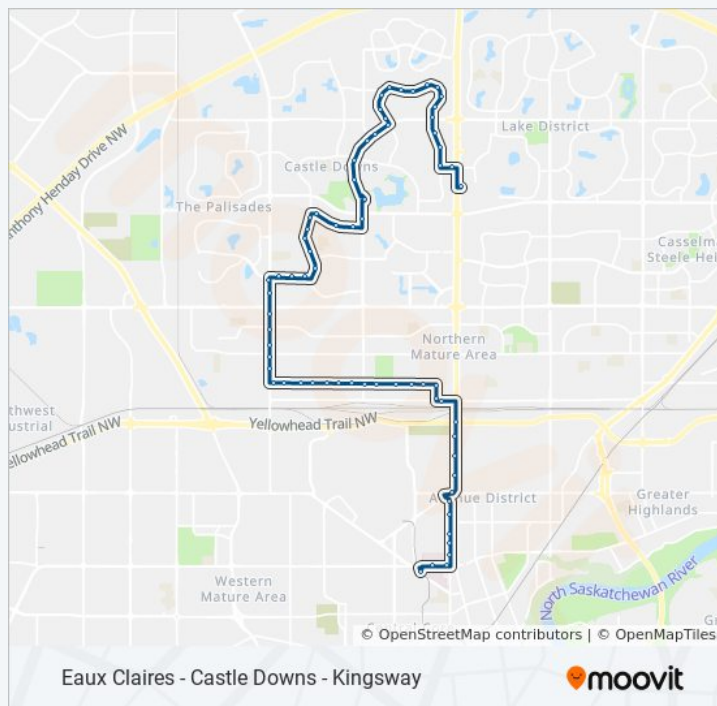

127 Street & 133 Avenue

103 bus Info

Direction: Eaux Claires Transit Centre Bay

O→Kingsway Rah Transit Centre Bay C

Stops: 68

Trip Duration: 47 min

Line Summary:

127 Street & 132 Avenue
127 Street & 131 Avenue
127 Street & 129 Avenue
125 Street & 129 Avenue
123a Street & 129 Avenue
121 Street & 129 Avenue
119 Street & 129 Avenue
117 Street & 129 Avenue
115 Street & 129 Avenue
113a Street & 129 Avenue
112 Street & 129 Avenue
109 Street & 129 Avenue
107 Street & 129 Avenue
105 Street & 129 Avenue
103 Street & 129 Avenue
103 Street & 127 Avenue
103 Street & 127 Avenue
97 Street & Yellowhead Trail
97 Street & 124 Avenue
97 Street & 122 Avenue
97 Street & 120 Avenue
97 Street & 118 Avenue
101 Street & 117 Avenue
101 Street & 116 Avenue
101 Street & 114 Avenue
101 Street & 113 Avenue
101 Street & 112 Avenue
101 Street & 111 Avenue
102 Street & 111 Avenue
Kingsway Rah Transit Centre Bay C

**Direction: Kingsway Rah Transit Centre Bay
C→Castle Downs Transit Centre Bay C**

103 bus Time Schedule

46 stops

[VIEW LINE SCHEDULE](#)

Kingsway Rah Transit Centre Bay C

- 102 Street & 111 Avenue
- 101 Street & 111 Avenue
- 101 Street & 112 Avenue
- 101 Street & 113 Avenue
- 101 Street & 115 Avenue
- 101 Street & 117 Avenue
- 97 Street & 118 Avenue
- 97 Street & 120 Avenue
- 97 Street & 122 Avenue
- 97 Street & 124 Avenue
- 102 Street & 127 Avenue
- 103 Street & 127 Avenue
- 103 Street & 129 Avenue
- 105 Street & 129 Avenue
- 107 Street & 129 Avenue
- 109 Street & 129 Avenue
- 112 Street & 129 Avenue
- 113a Street & 129 Avenue
- 115 Street & 129 Avenue
- 117 Street & 129 Avenue
- 119 Street & 129 Avenue
- 121 Street & 129 Avenue
- 123a Street & 129 Avenue
- 125 Street & 129 Avenue
- 127 Street & 129 Avenue
- 127 Street & 131 Avenue
- 127 Street & 132 Avenue
- 127 Street & 134 Avenue
- 127 Street & 135 Avenue
- 127 Street & 137 Avenue