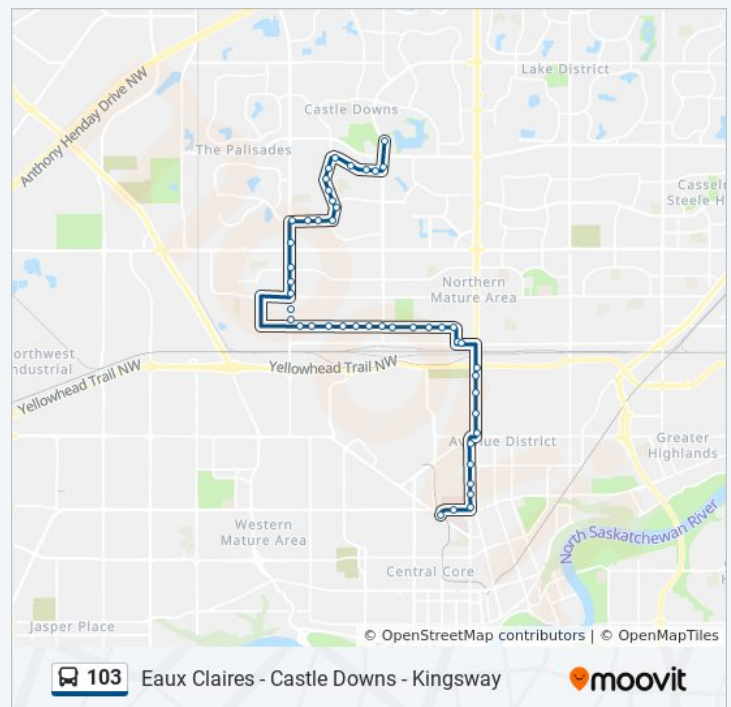

**Direction: Kingsway Rah Transit Centre Bay
C→Castle Downs Transit Centre Bay C**

103 bus Time Schedule

46 stops

[VIEW LINE SCHEDULE](#)

Kingsway Rah Transit Centre Bay C

- 102 Street & 111 Avenue
- 101 Street & 111 Avenue
- 101 Street & 112 Avenue
- 101 Street & 113 Avenue
- 101 Street & 115 Avenue
- 101 Street & 117 Avenue
- 97 Street & 118 Avenue
- 97 Street & 120 Avenue
- 97 Street & 122 Avenue
- 97 Street & 124 Avenue
- 102 Street & 127 Avenue
- 103 Street & 127 Avenue
- 103 Street & 129 Avenue
- 105 Street & 129 Avenue
- 107 Street & 129 Avenue
- 109 Street & 129 Avenue
- 112 Street & 129 Avenue
- 113a Street & 129 Avenue
- 115 Street & 129 Avenue
- 117 Street & 129 Avenue
- 119 Street & 129 Avenue
- 121 Street & 129 Avenue
- 123a Street & 129 Avenue
- 125 Street & 129 Avenue
- 127 Street & 129 Avenue
- 127 Street & 131 Avenue
- 127 Street & 132 Avenue
- 127 Street & 134 Avenue
- 127 Street & 135 Avenue
- 127 Street & 137 Avenue

103 bus Info

Direction: Kingsway Rah Transit Centre Bay C→Castle Downs Transit Centre Bay C

Stops: 46

Trip Duration: 35 min

Line Summary:

127 Street & 142 Avenue

123 Street & 142 Avenue

123 Street & 142 Avenue

116 Street & 152 Avenue

114a Street & 152 Avenue

Castle Downs Road & Mccrae Avenue

Castle Downs Transit Centre Bay C

Direction: Kingsway Rah Transit Centre Bay C→Eaux Claires Transit Centre Bay O

66 stops

[VIEW LINE SCHEDULE](#)