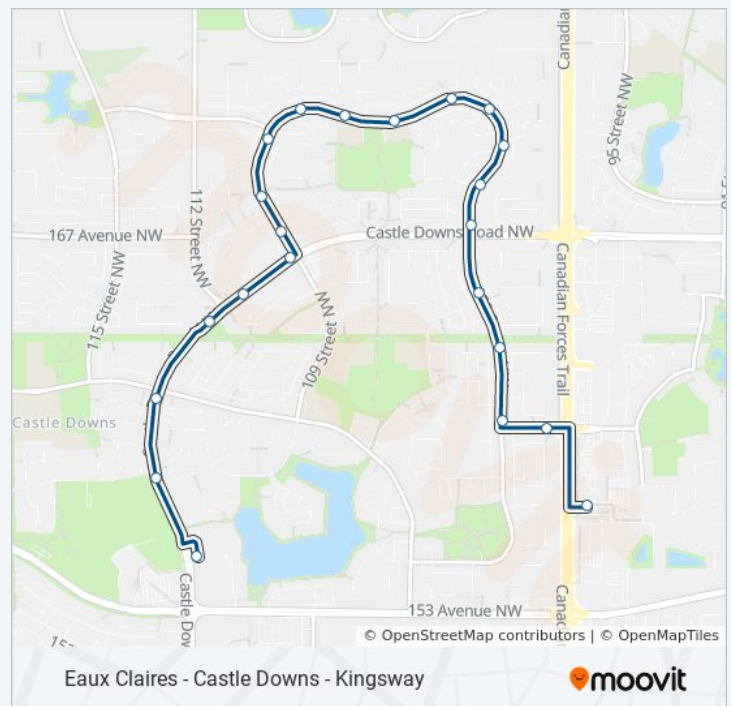

21 stops

[VIEW LINE SCHEDULE](#)

Eaux Claires Transit Centre Bay O

97 Street & 160 Avenue

100 Street & 160 Avenue

100 Street & 162a Avenue

100 Street & 164 Avenue

100 Street & Castle Downs Road

103 bus Info

Direction: Eaux Claires Transit Centre Bay O→Castle Downs Transit Centre Bay D

Stops: 21

Trip Duration: 17 min

Line Summary:

Direction: Eaux Claires Transit Centre Bay O→Kingsway Rah Transit Centre Bay C

68 stops

[VIEW LINE SCHEDULE](#)

Eaux Claires Transit Centre Bay O

97 Street & 160 Avenue

100 Street & 160 Avenue

100 Street & 162a Avenue

100 Street & 164 Avenue

103 bus Time Schedule