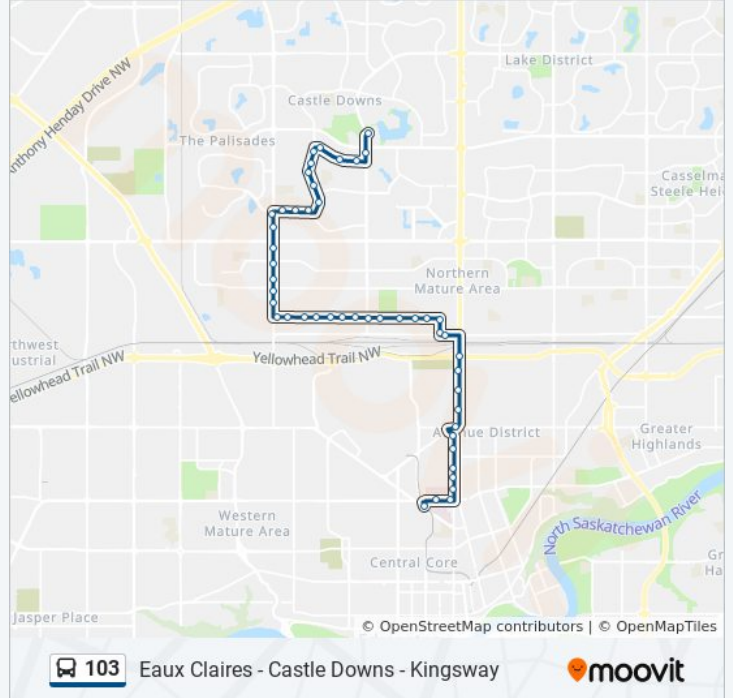

109 Street & 129 Avenue

107 Street & 129 Avenue

105 Street & 129 Avenue

103 Street & 129 Avenue

103 Street & 127 Avenue

103 Street & 127 Avenue

97 Street & Yellowhead Trail

97 Street & 124 Avenue

97 Street & 122 Avenue

97 Street & 120 Avenue

97 Street & 118 Avenue

101 Street & 117 Avenue

101 Street & 116 Avenue

101 Street & 114 Avenue

101 Street & 113 Avenue

101 Street & 112 Avenue

101 Street & 111 Avenue

102 Street & 111 Avenue

Kingsway Rah Transit Centre Bay C

Direction: Eaux Claires Transit Centre Bay O → Castle Downs Transit Centre Bay D

103 bus Time Schedule

Eaux Claires Transit Centre Bay O → Castle Downs Transit Centre Bay D Route Timetable:

21 stops

[VIEW LINE SCHEDULE](#)

Eaux Claires Transit Centre Bay O

97 Street & 160 Avenue

100 Street & 160 Avenue

100 Street & 162a Avenue

100 Street & 164 Avenue

100 Street & Castle Downs Road