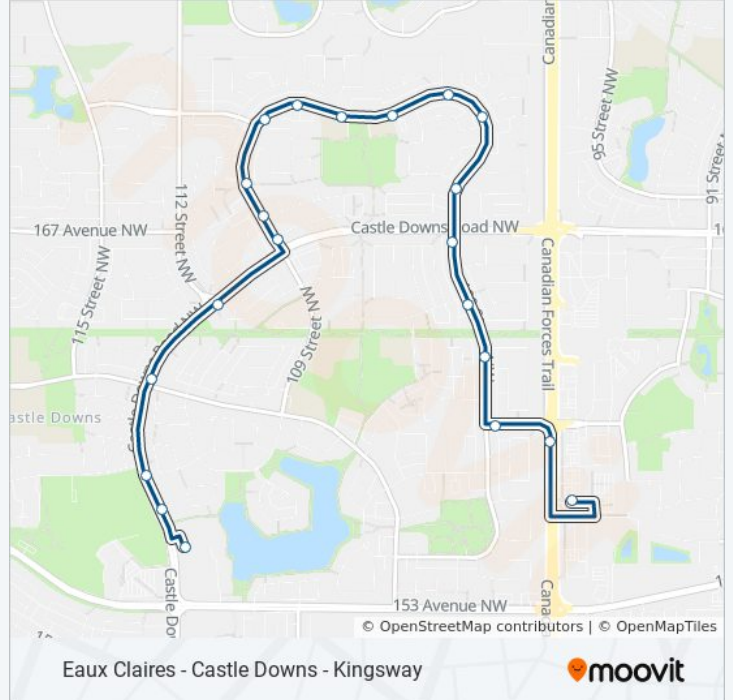

Use the Moovit App to find the closest 103 bus station near you and find out when is the next 103 bus arriving.

Direction: Castle Downs Transit Centre Bay C→Eaux Claires Transit Centre Bay O

21 stops

[VIEW LINE SCHEDULE](#)

- Castle Downs Transit Centre Bay C
- Castle Downs Road & 156 Avenue
- Castle Downs Road & 157 Avenue
- Castle Downs Road & Beaumaris Road
- 112 Street & Castle Downs Road
- 109 Street & Castle Downs Road
- 109 Street & 168 Avenue
- 109 Street & 168a Avenue
- 109 Street & 171 Avenue
- 108 Street & 172 Avenue
- 106 Street & 172 Avenue
- 104 Street & 172 Avenue
- 102 Street & 172 Avenue
- 100 Street & 171a Avenue
- 100 Street & 169 Avenue
- 100 Street & Castle Downs Road
- 100 Street & 164 Avenue
- 100 Street & 162a Avenue

103 bus Info

Direction: Castle Downs Transit Centre Bay C→Eaux Claires Transit Centre Bay O

Stops: 21

Trip Duration: 12 min

Line Summary:

100 Street & 160 Avenue

97 Street & 160 Avenue

Eaux Claires Transit Centre Bay O

Direction: Castle Downs Transit Centre Bay D → Kingsway Rah Transit Centre Bay C

48 stops

[VIEW LINE SCHEDULE](#)

Castle Downs Transit Centre Bay D

Castle Downs Road & 153 Avenue

114a Street & 152 Avenue

117 Street & 152 Avenue