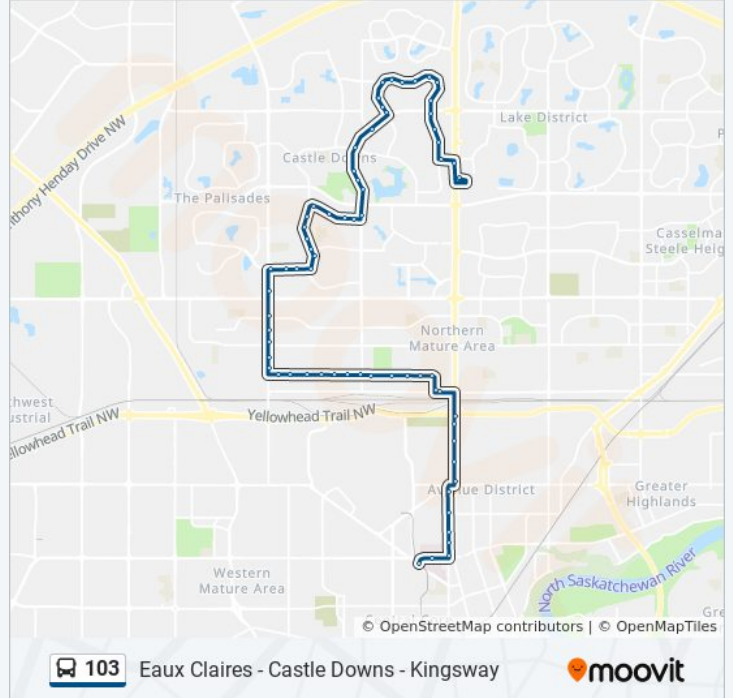

105 Street & 129 Avenue
107 Street & 129 Avenue
109 Street & 129 Avenue
112 Street & 129 Avenue
113a Street & 129 Avenue
115 Street & 129 Avenue
117 Street & 129 Avenue
119 Street & 129 Avenue
121 Street & 129 Avenue
123a Street & 129 Avenue
125 Street & 129 Avenue
127 Street & 129 Avenue
127 Street & 131 Avenue
127 Street & 132 Avenue
127 Street & 134 Avenue
127 Street & 135 Avenue
127 Street & 137 Avenue
127 Street & 142 Avenue
123 Street & 142 Avenue
123 Street & 142 Avenue
121 Street & 142 Avenue
121 Street & 143a Avenue
121 Street & 145 Avenue
121 Street & 146 Avenue
121 Street & 148 Avenue
121 Street & 150 Avenue
121 Street & 152 Avenue
118 Street & 152 Avenue
116 Street & 152 Avenue
114a Street & 152 Avenue

Castle Downs Road & McCrae Avenue

Castle Downs Transit Centre Bay C

Castle Downs Road & 156 Avenue