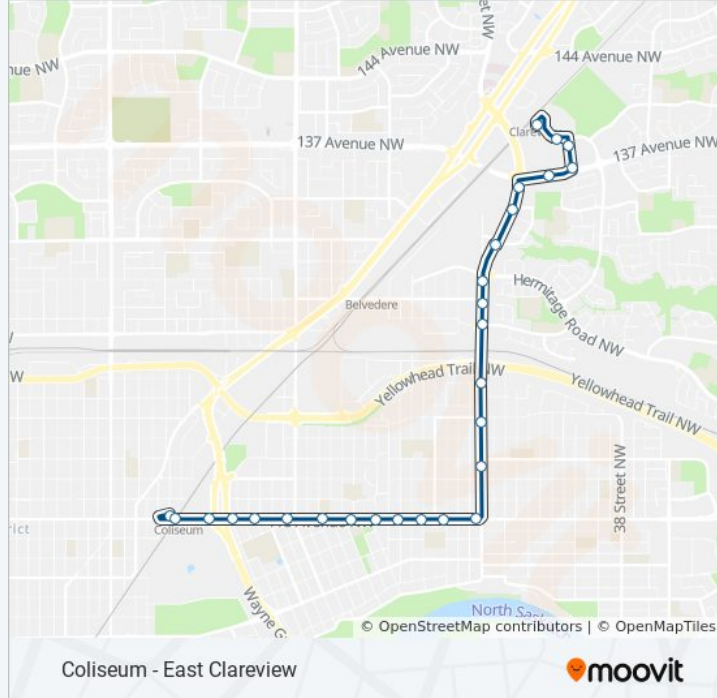

Use the Moovit App to find the closest 104 bus station near you and find out when is the next 104 bus arriving.

Direction: Coliseum Transit Centre Bay C→East Clareview Transit Centre Bay M

27 stops

[VIEW LINE SCHEDULE](#)

60 Street & 118 Avenue

57 Street & 118 Avenue

55 Street & 118 Avenue

53 Street & 118 Avenue

50 Street & 118 Avenue

50 Street & 121 Avenue

50 Street & 122 Avenue

50 Street & 123 Avenue

104 bus Info

Direction: East Clareview Transit Centre Bay M → Coliseum Transit Centre Bay C

Stops: 27

Trip Duration: 19 min

Line Summary:

59 Street & 118 Avenue

61 Street & 118 Avenue

64 Street & 118 Avenue

66 Street & 118 Avenue

69 Street & 118 Avenue

71 Street & 118 Avenue

Wayne Gretzky Drive S & 118 Avenue

76 Street & 118 Avenue

Coliseum Transit Centre Bay C

104 bus time schedules and route maps are available in an offline PDF at moovitapp.com. Use the [Moovit App](#) to see live bus times, train schedule or subway schedule, and step-by-step directions for all public transit in Edmonton.