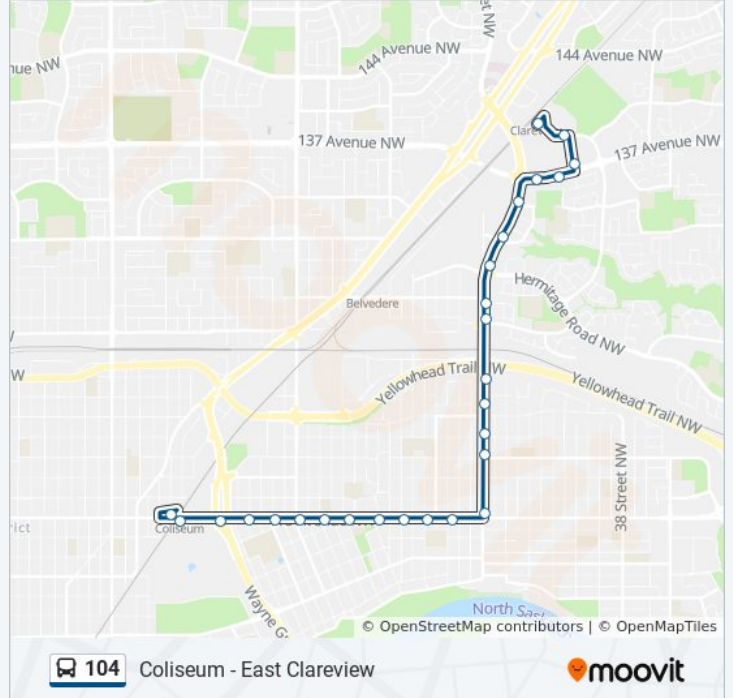

Coliseum Transit Centre Bay C

76 Street & 118 Avenue

Wayne Gretzky Drive S & 118 Avenue

70 Street & 118 Avenue

68 Street & 118 Avenue

66 Street & 118 Avenue

64 Street & 118 Avenue

62 Street & 118 Avenue

60 Street & 118 Avenue

57 Street & 118 Avenue

55 Street & 118 Avenue

53 Street & 118 Avenue

50 Street & 118 Avenue

50 Street & 121 Avenue

50 Street & 122 Avenue

50 Street & 123 Avenue

104 bus Info

Direction: Coliseum Transit Centre Bay C→East Clareview Transit Centre Bay M

Stops: 27

Trip Duration: 17 min

Line Summary:

50 Street & 131 Avenue

50 Street & 134 Avenue

50 Street & 137 Avenue

46 Street & 137 Avenue

42 Street & 137 Avenue

42 Street & 139 Avenue

East Clareview Transit Centre Bay M

Direction: East Clareview Transit Centre Bay M → Coliseum Transit Centre Bay C

27 stops

[VIEW LINE SCHEDULE](#)