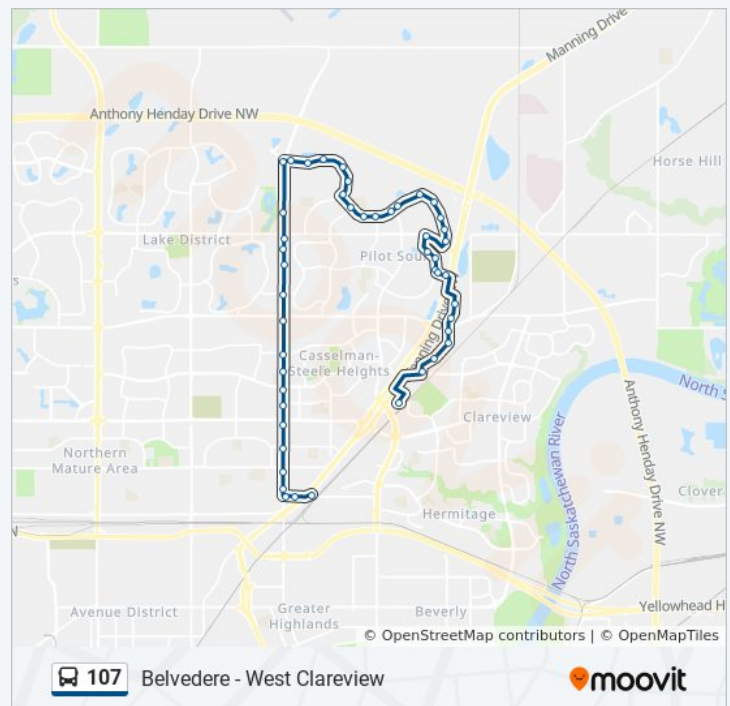

West Clareview Transit Centre Bay A
Clareview Station Drive & 143 Avenue
Ebbers Boulevard & 144 Avenue
Ebbers Boulevard & Ebbers Way
Ebbers Boulevard & Ebbers Way N
Ebbers Boulevard & 153 Avenue
37 Street & 154 Avenue
37 Street & 157 Avenue
Manning Drive & 160 Avenue
38 Street & 160 Avenue
Brintnell Boulevard & 160 Avenue
Brintnell Boulevard & 163 Avenue
41 Street & Brintnell Boulevard
Brintnell Boulevard & 167 Avenue
Cy Becker Boulevard & 167a Avenue
Cy Becker Boulevard & Zaychuck Road
Cy Becker Boulevard & 170 Avenue
Cy Becker Boulevard & 171a Avenue
Cy Becker Road & Cy Becker Boulevard
Cy Becker Road & Cy Becker Boulevard
50 Street & Cy Becker Boulevard
55 Street & Mconachie Drive
57 Street & Mconachie Drive
Mconachie Way & Mconachie Drive
Mconachie Drive & Mconachie Boulevard
Mconachie Boulevard & 175 Avenue
Mconachie Boulevard & 176 Avenue
62a Street & Mconachie Boulevard
64 Street & Mconachie Boulevard
65 Street & Mconachie Boulevard
66 Street & 178 Avenue
66 Street & 170 Avenue

Sunday	09:39 - 19:09
Monday	05:31 - 21:41
Tuesday	05:31 - 21:41
Wednesday	05:31 - 21:41
Thursday	05:31 - 21:41
Friday	05:31 - 21:41
Saturday	07:51 - 18:55

107 bus Info

Direction: West Clareview Transit Centre Bay A→Belvedere Transit Centre Bay D

Stops: 48

Trip Duration: 34 min

Line Summary: