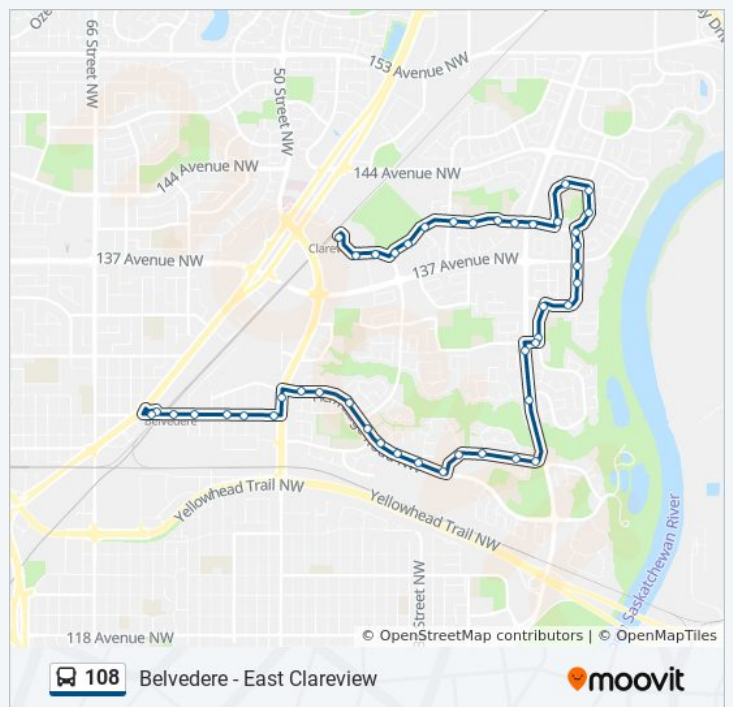

Trip Duration: 25 min
Line Summary:

Victoria Trail & 139 Avenue

26 Street & 139 Avenue

25 Street & 142 Avenue

23 Street & 142 Avenue

23 Street & 140 Avenue

24 Street & 139 Avenue

24 Street & 138a Avenue

24 Street & 137 Avenue

24 Street & 136 Avenue

25 Street & 135 Avenue

Clareview Road & 135 Avenue

Clareview Road & 132a Avenue

Clareview Road & 132a Avenue

Victoria Trail & 132a Avenue

Victoria Trail & 130 Avenue

Victoria Trail & Hooke Road

Hooper Crescent E Ent & Hooke Road

Hooper Crescent W Ent & Hooke Road

Homestead Crescent & Hooke Road

Hooke Road & Hermitage Road

Homestead Crescent & Hermitage Road

Henry Avenue & Hermitage Road

Henry Avenue & Hermitage Road

40 Street & Hermitage Road

Hermitage Road & 128 Avenue

Habitat Crescent E Ent & Hermitage Road

Habitat Crescent W Ent & Hermitage Road

50 Street & Hermitage Road

50 Street & 129 Avenue

53 Street & 129 Avenue

55 Street & 129 Avenue

58 Street & 129 Avenue

58 Street & 129 Avenue