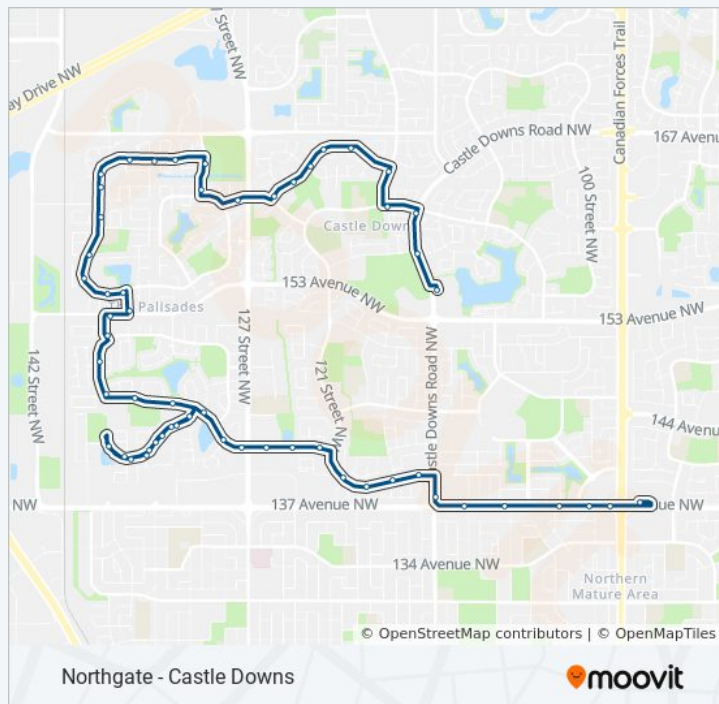

Castle Downs Road & 137 Avenue

114 Street & 139 Avenue

117 Street & 139 Avenue

119 Street & 139 Avenue

120 Street & 139 Avenue

122 Street & 142 Avenue

123 Street & 142 Avenue

127 Street & 142 Avenue

127 Street & Cumberland Road

Hudson Way & Cumberland Road

129 Street & Cumberland Road

Hudson Court & Hudson Road

Hudson Road & Hudson Place

Hudson Road & 141a Avenue

Hudson Road & 141 Avenue

138 Street & Hudson Road

Hudson Road & 142 Avenue

138 Street & Hudson Road

109 bus Time Schedule

Northgate Transit Centre Bay C → Castle Downs Transit Centre Bay E Route Timetable:

Sunday	10:02 - 19:02
Monday	05:05 - 23:30
Tuesday	05:05 - 23:30
Wednesday	05:05 - 23:30
Thursday	05:05 - 23:30
Friday	05:05 - 23:30
Saturday	08:27 - 21:57

109 bus Info

Direction: Northgate Transit Centre Bay C → Castle Downs Transit Centre Bay E

Stops: 57

Trip Duration: 33 min

Line Summary:

Northgate - Castle Downs

136 Street & Hudson Road

Hudson Road & 141a Avenue