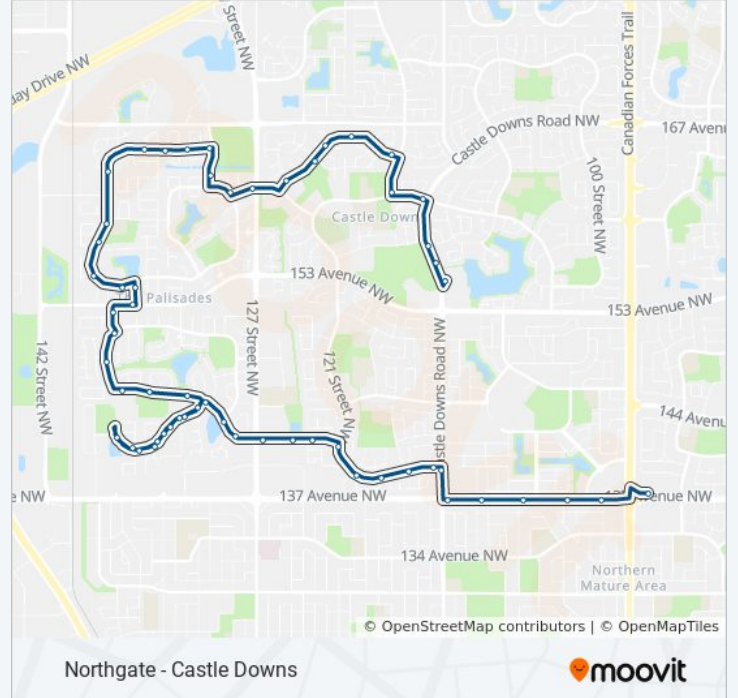

109 bus Info

Direction: Castle Downs Transit Centre Bay E→Northgate Transit Centre Bay C

Stops: 58

Trip Duration: 34 min

Line Summary:

139 Street & 156 Avenue
138 Street & 155 Avenue
137 Street & 155 Avenue
137 Street & 153 Avenue
139 Street & 153 Avenue
139 Street & 150 Avenue
139 Street & 148 Avenue
139 Street & Cumberland Road
138 Street & Cumberland Road
134 Street & Cumberland Road
Hudson Court & Hudson Road
Hudson Road & Hudson Place
Hudson Road & 141a Avenue
Hudson Road & 141 Avenue
138 Street & Hudson Road
Hudson Road & 142 Avenue
138 Street & Hudson Road
136 Street & Hudson Road
Hudson Road & 141a Avenue
134 Street & Hudson Road
Hudson Road & Cumberland Road
129 Street & Cumberland Road
Hudson Way & Cumberland Road
127 Street & 142 Avenue
123 Street & 142 Avenue
123 Street & 142 Avenue
121 Street & 142 Avenue
120 Street & 139 Avenue
119 Street & 139 Avenue
117 Street & 139 Avenue
114 Street & 139 Avenue
Castle Downs Road & 139 Avenue
113a Street & 137 Avenue

111 Street & 137 Avenue

108 Street & 137 Avenue

104a Street & 137 Avenue

102 Street & 137 Avenue

Northgate Transit Centre Bay C

Direction: Northgate Transit Centre Bay C → Castle Downs Transit Centre Bay E

57 stops

[VIEW LINE SCHEDULE](#)

Northgate Transit Centre Bay C

97 Street & 137 Avenue

102 Street & 137 Avenue

104 Street & 137 Avenue

108 Street & 137 Avenue

Admiral Girouard Street & 137 Avenue

Castle Downs Road & 137 Avenue

114 Street & 139 Avenue

117 Street & 139 Avenue

119 Street & 139 Avenue

120 Street & 139 Avenue

122 Street & 142 Avenue

123 Street & 142 Avenue

127 Street & 142 Avenue