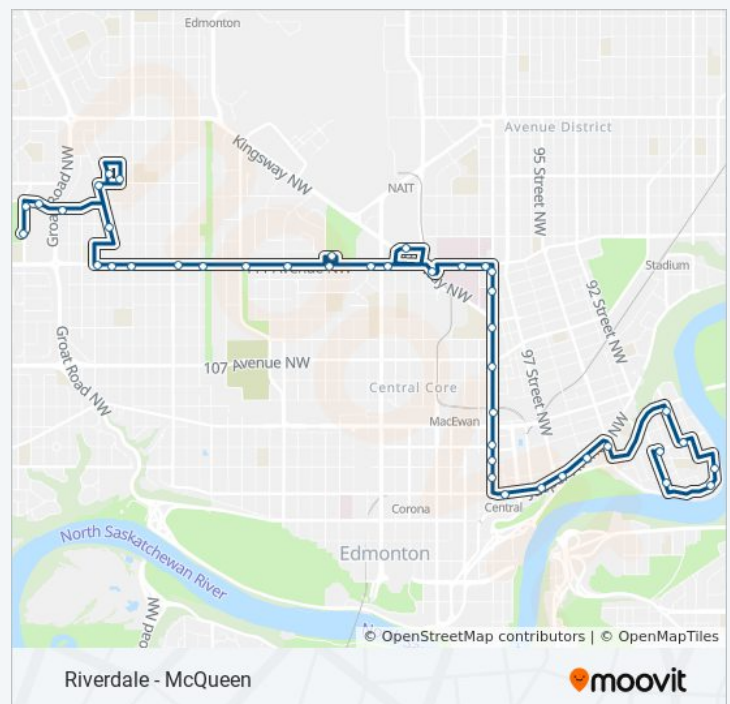

Sunday	Not Operational
Monday	8:55 AM - 2:55 PM
Tuesday	8:55 AM - 2:55 PM
Wednesday	8:55 AM - 2:55 PM
Thursday	8:55 AM - 2:55 PM
Friday	8:55 AM - 2:55 PM
Saturday	8:55 AM - 1:55 PM

111 bus Info

Direction: Westmount Transit Centre Bay G→92 Street & 101a Avenue

Stops: 41

Trip Duration: 36 min

Line Summary:

101 Street & 103 Avenue

101 Street & 102 Avenue

101 Street & Jasper Avenue

Thornton Court & Jasper Avenue

97 Street & Jasper Avenue

96 Street & Jasper Avenue

95 Street & Jasper Avenue

89 Street & Rowland Road

89 Street & 101a Avenue

87 Street & 101 Avenue

87 Street & 99 Avenue

92 Street & 100 Avenue

92 Street & 101a Avenue