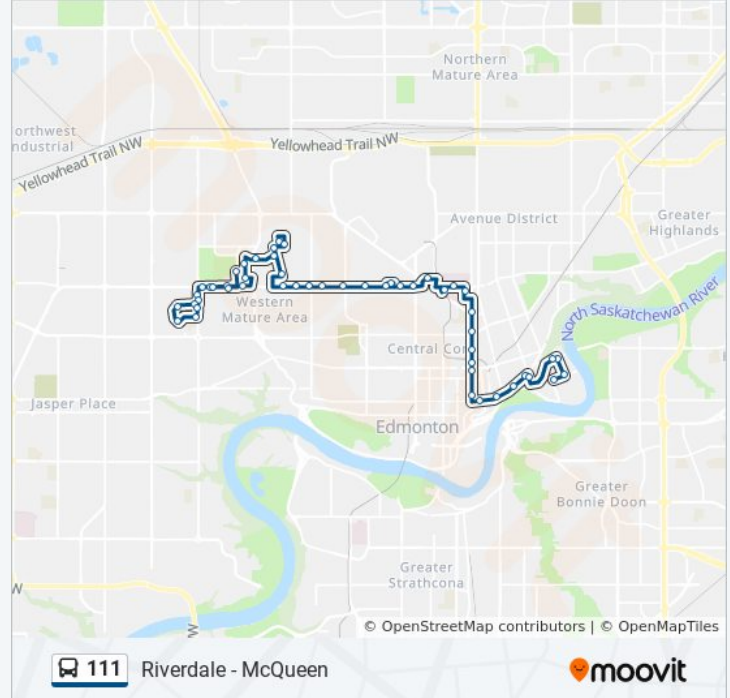

135 Street & 111 Avenue

136 Street & 111 Avenue

140 Street & 111 Avenue

142 Street & 111 Avenue

142 Street & Mcqueen Road

142 Street & 109 Avenue

144a Street & Mcqueen Road

146 Street & Mcqueen Road

142 Street & Mcqueen Road

142 Street & 109b Avenue

142 Street & 111 Avenue

140 Street & 111 Avenue

138 Street & 111 Avenue

Westmount Transit Centre Bay G

Direction: Westmount Transit Centre Bay G→92 Street & 101a Avenue

41 stops

[VIEW LINE SCHEDULE](#)

Westmount Transit Centre Bay G

135 Street & 114 Avenue

135 Street & 114 Avenue

Groat Road & 114 Avenue

130 Street & 115 Avenue

128 Street & 115 Avenue

Stops: 41

Trip Duration: 36 min

Line Summary:

101 Street & 103 Avenue

101 Street & 102 Avenue

101 Street & Jasper Avenue

Thornton Court & Jasper Avenue

97 Street & Jasper Avenue