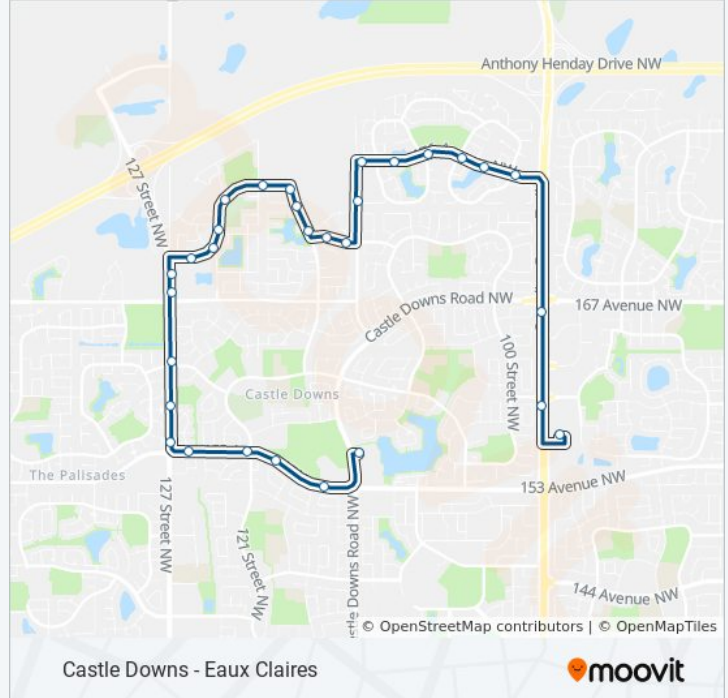

Use the Moovit App to find the closest 112 bus station near you and find out when is the next 112 bus arriving.

Direction: Castle Downs Transit Centre Bay A→Eaux Claires Transit Centre Bay L

30 stops

[VIEW LINE SCHEDULE](#)

- Castle Downs Transit Centre Bay A
- Castle Downs Road & 153 Avenue
- 121 Street & 153 Avenue
- 121 Street & 153 Avenue
- 126 Street & 153 Avenue
- 127 Street & 153 Avenue
- 127 Street & 158 Avenue
- 127 Street & 161 Avenue
- 127 Street & 167 Avenue
- 127 Street & Newcastle Centre Access
- 125 Street & Rapperswill Drive
- 123 Street & Rapperswill Drive
- Rapperswill Drive & 172 Avenue
- Rapperswill Drive & 175 Avenue
- 120 Street & 175 Avenue
- 115 Street & 175 Avenue
- 115 Street & 174 Avenue
- 115 Street & 172 Avenue
- 114 Street & 171 Avenue
- 113 Street & 171 Avenue

112 bus Info

Direction: Castle Downs Transit Centre Bay A→Eaux Claires Transit Centre Bay L

Stops: 30

Trip Duration: 20 min

Line Summary:

112 Street & 176 Avenue
 112 Street & 176 Avenue
 110 Street & 176 Avenue
 107 Street & 176 Avenue
 104 Street & 176 Avenue
 102 Street & 176 Avenue
 99 Street & 176 Avenue
 97 Street & Castle Downs Road
 97 Street & 160 Avenue
 Eaux Claires Transit Centre Bay L

Direction: Eaux Claires Transit Centre Bay L→Castle Downs Transit Centre Bay A

28 stops

[VIEW LINE SCHEDULE](#)

Eaux Claires Transit Centre Bay L
 97 Street & 160 Avenue
 97 Street & 165 Avenue
 97 Street & 167 Avenue
 97 Street & 176 Avenue
 99 Street & 176 Avenue
 102 Street & 176 Avenue
 104 Street & 176 Avenue
 107 Street & 176 Avenue
 110 Street & 176 Avenue
 113 Street & 171 Avenue
 114 Street & 171 Avenue
 115 Street & 172 Avenue
 115 Street & 174 Avenue
 120 Street & 175 Avenue
 122 Street & Rapperswill Drive
 Rapperswill Drive & 173 Avenue
 123 Street & Rapperswill Drive