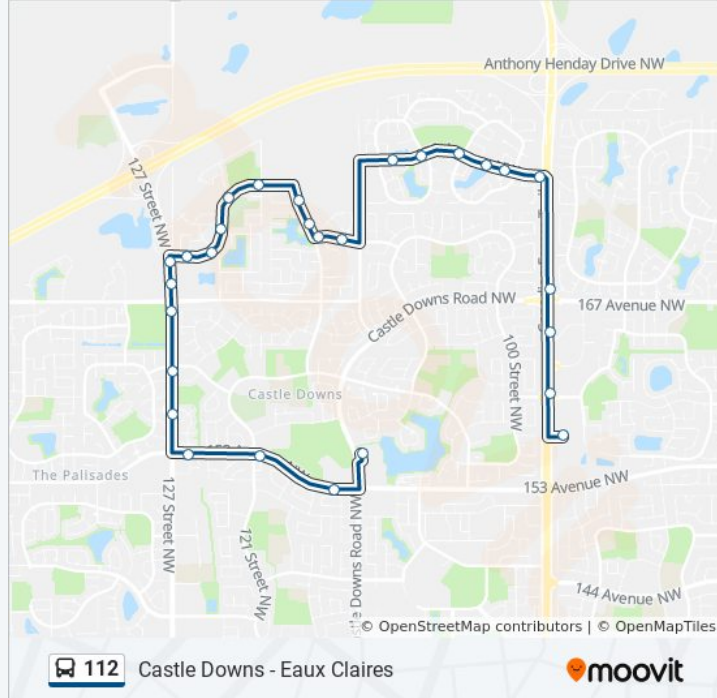

- Castle Downs Transit Centre Bay A
- Castle Downs Road & 153 Avenue
- 121 Street & 153 Avenue
- 121 Street & 153 Avenue
- 126 Street & 153 Avenue
- 127 Street & 153 Avenue
- 127 Street & 158 Avenue
- 127 Street & 161 Avenue
- 127 Street & 167 Avenue
- 127 Street & Newcastle Centre Access
- 125 Street & Rapperswill Drive
- 123 Street & Rapperswill Drive
- Rapperswill Drive & 172 Avenue
- Rapperswill Drive & 175 Avenue
- 120 Street & 175 Avenue
- 115 Street & 175 Avenue
- 115 Street & 174 Avenue
- 115 Street & 172 Avenue
- 114 Street & 171 Avenue
- 113 Street & 171 Avenue

Direction: Eaux Claires Transit Centre Bay L→Castle Downs Transit Centre Bay A

28 stops

[VIEW LINE SCHEDULE](#)

Eaux Claires Transit Centre Bay L
 97 Street & 160 Avenue
 97 Street & 165 Avenue
 97 Street & 167 Avenue
 97 Street & 176 Avenue
 99 Street & 176 Avenue
 102 Street & 176 Avenue
 104 Street & 176 Avenue
 107 Street & 176 Avenue
 110 Street & 176 Avenue
 113 Street & 171 Avenue
 114 Street & 171 Avenue
 115 Street & 172 Avenue
 115 Street & 174 Avenue
 120 Street & 175 Avenue
 122 Street & Rapperswill Drive
 Rapperswill Drive & 173 Avenue
 123 Street & Rapperswill Drive

112 bus Info

Direction: Eaux Claires Transit Centre Bay L→Castle Downs Transit Centre Bay A

Stops: 28

Trip Duration: 23 min

Line Summary:

125 Street & Rapperswill Drive

127 Street & Rapperswill Drive

127 Street & 169 Avenue

127 Street & 167 Avenue

127 Street & 161 Avenue

127 Street & 158 Avenue

126 Street & 153 Avenue

121 Street & 153 Avenue

Castle Downs Road & 153 Avenue

Castle Downs Transit Centre Bay A

112 bus time schedules and route maps are available in an offline PDF at moovitapp.com. Use the [Moovit App](#) to see live bus times, train schedule or subway schedule, and step-by-step directions for all public transit in Edmonton.