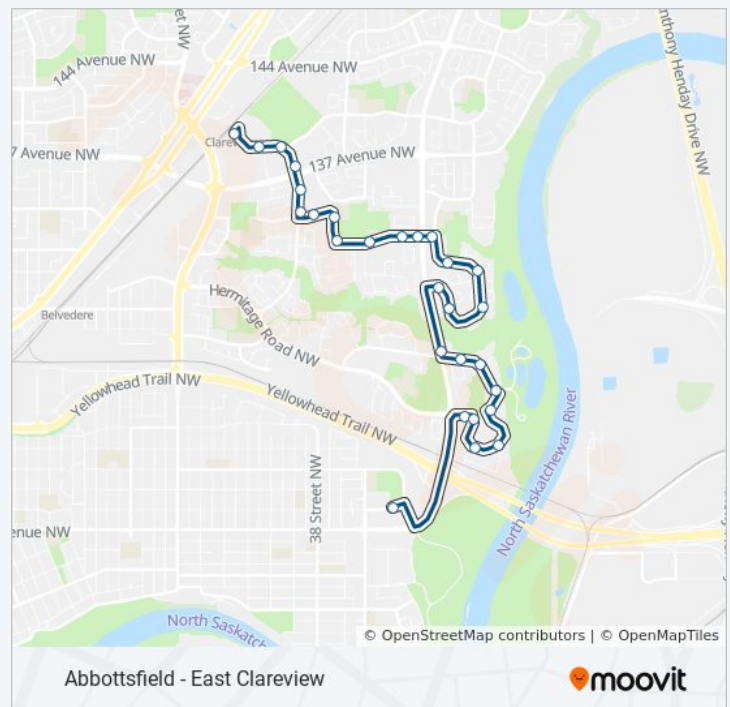

**116 bus Time Schedule**

**B→East Clareview Transit Centre Bay L**  
 28 stops  
[VIEW LINE SCHEDULE](#)

- Abbottsfeld Transit Centre Bay B
- Victoria Trail & Hermitage Road
- Hyndman Crescent W Ent & Hermitage Road
- Hyndman Road & Hyndman Crescent
- Hyndman Road & Hyndman Crescent
- Hyndman Crescent & Hermitage Road
- Hooke Road E Ent & Hermitage Road
- 530 Hooke Road
- Howson Crescent & Hooke Road
- Victoria Trail & Hooke Road
- 28 Street & Clareview Road
- Clareview Road W & 129 Avenue
- Clareview Road E & 129 Avenue
- 25 Street & Clareview Road
- 27 Street & Clareview Road E Ent Nearside
- Clareview Road & 132a Avenue
- Victoria Trail & 132a Avenue
- 31 Street & 132a Avenue
- 34 Street & 132a Avenue
- 37 Street & 132 Avenue
- 37 Street & 134 Avenue
- 40 Street & 134 Avenue
- 40 Street & 134 Avenue
- 40 Street & 137 Avenue
- 40 Street & 137 Avenue
- 40 Street & 139 Avenue
- 42 Street & 139 Avenue
- East Clareview Transit Centre Bay L

Abbottsfeld Transit Centre Bay B→East Clareview  
 Transit Centre Bay L Route Timetable:

Sunday	6:42 AM - 8:42 PM
Monday	5:31 AM - 11:58 PM
Tuesday	5:31 AM - 11:58 PM
Wednesday	5:31 AM - 11:58 PM
Thursday	5:31 AM - 11:58 PM
Friday	5:31 AM - 11:58 PM
Saturday	6:27 AM - 10:57 PM

**116 bus Info**

**Direction:** Abbottsfeld Transit Centre Bay B→East Clareview Transit Centre Bay L

**Stops:** 28

**Trip Duration:** 20 min

**Line Summary:**

**Direction: East Clareview Transit Centre Bay L→Abbottsfeld Transit Centre Bay B**

40 Street & 134 Avenue

37 Street & 134 Avenue

37 Street & 132 Avenue

34 Street & 132a Avenue

31 Street & 132a Avenue

Victoria Trail & 132a Avenue

27 Street & Clareview Road E Ent

25 Street & Clareview Road