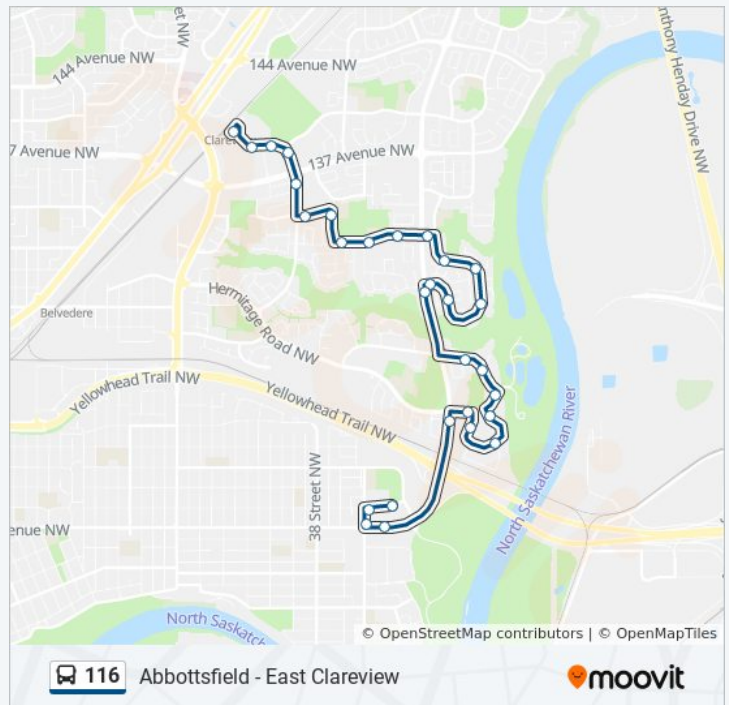

29 stops

[VIEW LINE SCHEDULE](#)

East Clareview Transit Centre Bay L

42 Street & 139 Avenue

42 Street & 139 Avenue

40 Street & 139 Avenue

40 Street & 137 Avenue

40 Street & 134 Avenue

37 Street & 134 Avenue

37 Street & 132 Avenue

34 Street & 132a Avenue

31 Street & 132a Avenue

Victoria Trail & 132a Avenue

27 Street & Clareview Road E Ent

25 Street & Clareview Road

Clareview Road E & 129 Avenue

Clareview Road W & 129 Avenue

28 Street & Clareview Road

Victoria Trail & 130 Avenue

Howson Crescent & Hooke Road

740 Hooke Road

Hooke Road & Hermitage Road

Hyndman Crescent E Ent & Hermitage Road

Hyndman Road & Hyndman Crescent

Hyndman Crescent & Hermitage Road

Hyndman Crescent & Hermitage Road

Victoria Trail & Hermitage Road

34 Street & 118 Avenue

34 Street & 118 Avenue

34 Street & 119 Avenue

Abbotsfield Transit Centre Bay B

East Clareview Transit Centre Bay L→Abbotsfield Transit Centre Bay B Route Timetable:

Sunday	6:16 AM - 9:15 PM
Monday	6:07 AM - 11:34 PM
Tuesday	6:07 AM - 11:34 PM
Wednesday	6:07 AM - 11:34 PM
Thursday	6:07 AM - 11:34 PM
Friday	6:07 AM - 11:34 PM
Saturday	6:59 AM - 11:29 PM

116 bus Info

Direction: East Clareview Transit Centre Bay L→Abbotsfield Transit Centre Bay B

Stops: 29

Trip Duration: 22 min

Line Summary: