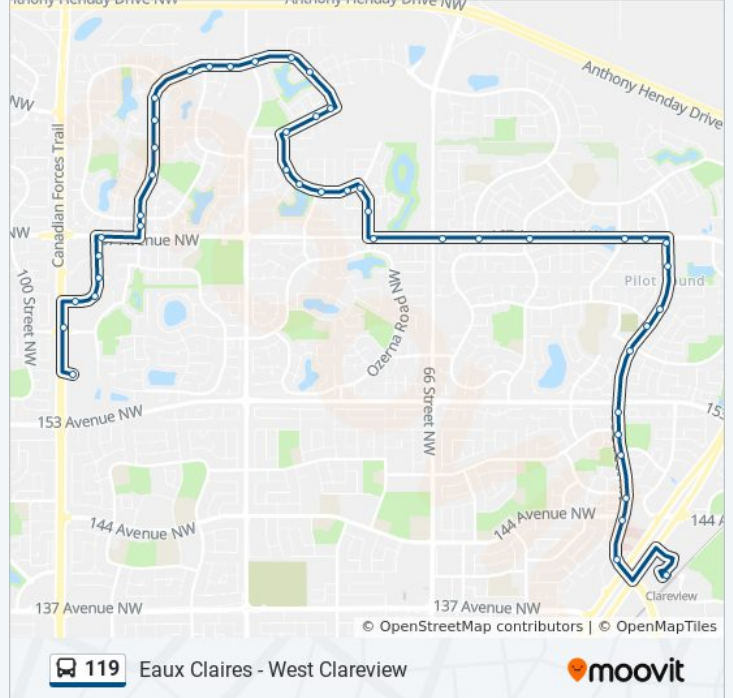

50 Street & 159 Avenue

50 Street & 153 Avenue

50 Street & Mcleod Road

50 Street & Matheson Way

50 Street & 146 Avenue

50 Street & 144 Avenue

50 Street & 140 Avenue

West Clareview Transit Centre Bay G

**Direction: West Clareview Transit Centre Bay G → Eaux Claires Transit Centre Bay C**

42 stops

[VIEW LINE SCHEDULE](#)

West Clareview Transit Centre Bay G

50 Street & 140 Avenue

50 Street & 144 Avenue

**119 bus Time Schedule**

West Clareview Transit Centre Bay G → Eaux Claires Transit Centre Bay C Route Timetable:

Sunday	12:14 AM - 11:45 PM
Monday	5:31 AM - 11:35 PM
Tuesday	12:05 AM - 11:35 PM
Wednesday	12:05 AM - 11:35 PM

50 Street & 146 Avenue

50 Street & Matheson Way

50 Street & Mcleod Road

50 Street & 153 Avenue

50 Street & Brintnell Boulevard

50 Street & 162 Avenue

50 Street & 162a Avenue

50 Street & 165 Avenue

50 Street & 167 Avenue