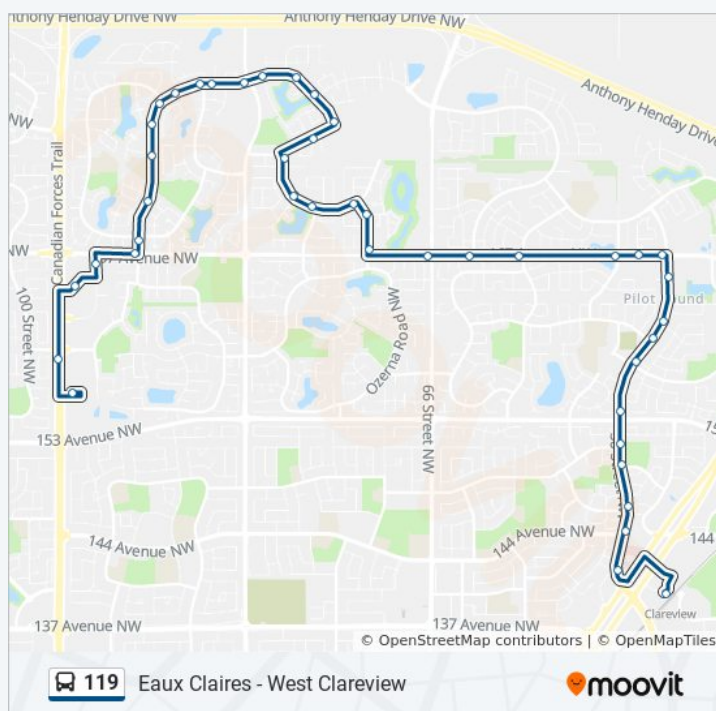

50 Street & Matheson Way

50 Street & Mcleod Road

50 Street & 153 Avenue

50 Street & Brintnell Boulevard

50 Street & 162 Avenue

50 Street & 162a Avenue

50 Street & 165 Avenue

50 Street & 167 Avenue

77 Street & Crystallina Nera Way

78 Street & Crystallina Nera Way

82 Street & 180 Avenue

85 Street & 180 Avenue

87 Street & 180 Avenue

89 Street & 180 Avenue

91 Street & 179 Avenue

91 Street & 177 Avenue

### 119 bus Info

**Direction:** West Clareview Transit Centre Bay  
G→Eaux Claires Transit Centre Bay C

**Stops:** 42

**Trip Duration:** 30 min

**Line Summary:**

91 Street & 168 Avenue

91 Street & 167 Avenue