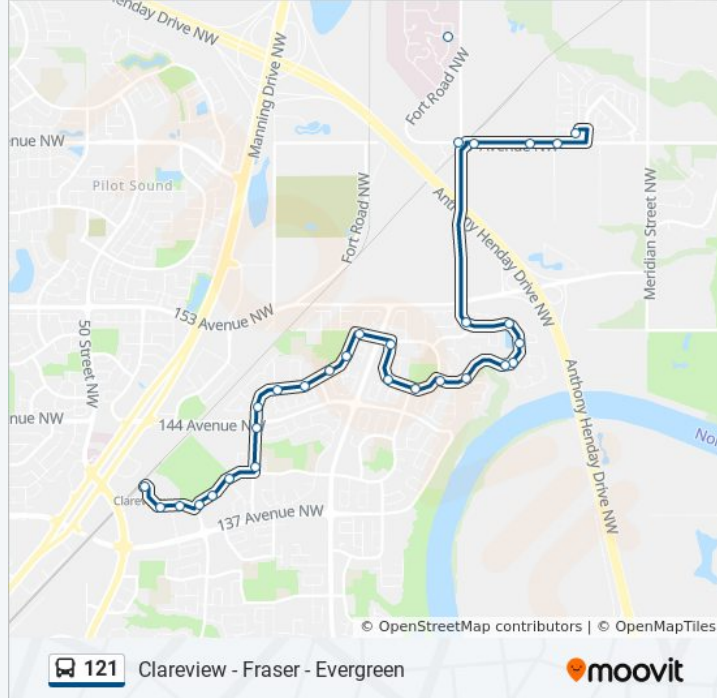

Direction: East Clareview Transit Centre Bay P → Evergreen Mobile Park Loop

30 stops

[VIEW LINE SCHEDULE](#)

- East Clareview Transit Centre Bay P
- 42 Street & 139 Avenue
- 42 Street & 139 Avenue
- 40 Street & 139 Avenue
- 38 Street & 139 Avenue
- 37 Street & 139 Avenue
- 36 Street & 139 Avenue
- 36 Street & 144 Avenue
- Kirkness Road & 145 Avenue
- 34 Street & Kirkness Road
- 32 Street & Kirkness Road
- 30 Street & Kirkness Road
- Kirkness Road & 148 Avenue
- Kirkness Road & 151 Avenue
- 26 Street & 151 Avenue
- 26 Street & 146 Avenue
- 23 Street & 146 Avenue
- 21 Street & 147 Avenue

121 bus Info

Direction: East Clareview Transit Centre Bay P → Evergreen Mobile Park Loop

Stops: 30

Trip Duration: 20 min

Line Summary:

19 Street & Fraser Way
 14 Street & Fraser Way
 Fraser Vista & Fraser Way
 Fraser Way & Fraser Vista
 13 Street & Fraser Way
 17 Street & Fraser Way
 18 Street & 167 Avenue
 Alberta Hospital
 18 Street & 167 Avenue
 11 Street & 167 Avenue
 10 Street & 167 Avenue
 Evergreen Mobile Park Loop

Direction: Evergreen Mobile Park Loop→East Clareview Transit Centre Bay P

28 stops

[VIEW LINE SCHEDULE](#)

Evergreen Mobile Park Loop
 10 Street & 167 Avenue
 11 Street & 167 Avenue
 18 Street & 167 Avenue
 Alberta Hospital
 17 Street & Fraser Way
 14 Street & Fraser Way
 Fraser Way & Fraser Vista
 14 Street & Fraser Way
 Fraser Way & 148 Avenue
 19 Street & 147 Avenue
 21 Street & 147 Avenue
 23 Street & 146 Avenue
 26 Street & 146 Avenue
 26 Street & 151 Avenue
 Victoria Trail & 151 Avenue

121 bus Info

Direction: Evergreen Mobile Park Loop→East Clareview Transit Centre Bay P

Stops: 28

Trip Duration: 24 min

Line Summary:

Kirkness Road & 150 Avenue

Kirkness Road & 148 Avenue

32 Street & Kirkness Road