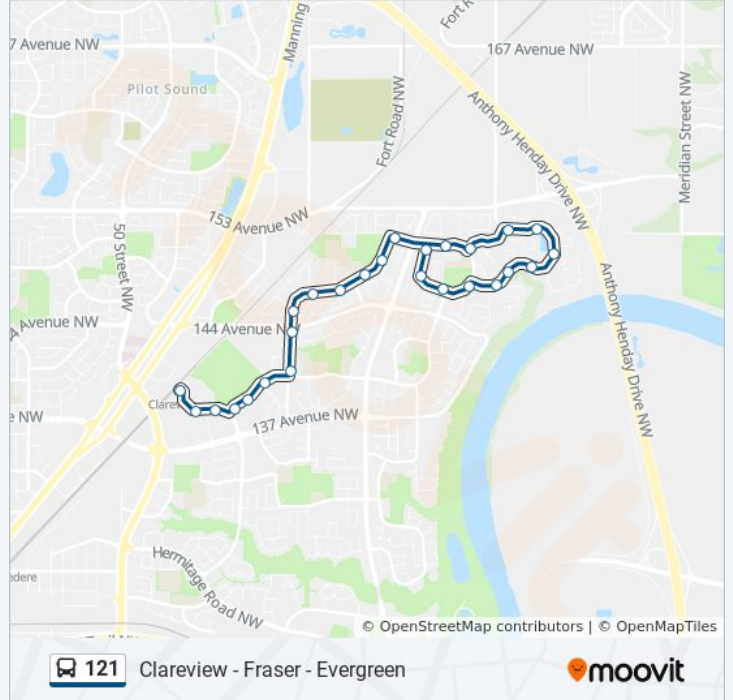

32 Street & Kirkness Road

30 Street & Kirkness Road

Kirkness Road & 148 Avenue

Kirkness Road & 151 Avenue

25 Street & 151 Avenue

21 Street & 151 Avenue

17 Street & Fraser Way

14 Street & Fraser Way

121 bus Info

Direction: East Clareview Transit Centre Bay P → 26 Street & 151 Avenue

Stops: 26

Trip Duration: 14 min

Line Summary:

- Fraser Way & Fraser Vista
- 14 Street & Fraser Way
- Fraser Way & 148 Avenue
- 19 Street & 147 Avenue
- 21 Street & 147 Avenue
- 23 Street & 146 Avenue
- 26 Street & 146 Avenue
- 26 Street & 151 Avenue

Direction: East Clareview Transit Centre Bay P → Evergreen Mobile Park Loop

30 stops

[VIEW LINE SCHEDULE](#)

- East Clareview Transit Centre Bay P
- 42 Street & 139 Avenue
- 42 Street & 139 Avenue
- 40 Street & 139 Avenue
- 38 Street & 139 Avenue
- 37 Street & 139 Avenue
- 36 Street & 139 Avenue
- 36 Street & 144 Avenue
- Kirkness Road & 145 Avenue
- 34 Street & Kirkness Road
- 32 Street & Kirkness Road
- 30 Street & Kirkness Road
- Kirkness Road & 148 Avenue
- Kirkness Road & 151 Avenue
- 26 Street & 151 Avenue
- 26 Street & 146 Avenue
- 23 Street & 146 Avenue
- 21 Street & 147 Avenue

121 bus Info

Direction: Evergreen Mobile Park Loop→East Clareview Transit Centre Bay P

Stops: 28

Trip Duration: 24 min

Line Summary:

Kirkness Road & 150 Avenue

Kirkness Road & 148 Avenue

32 Street & Kirkness Road