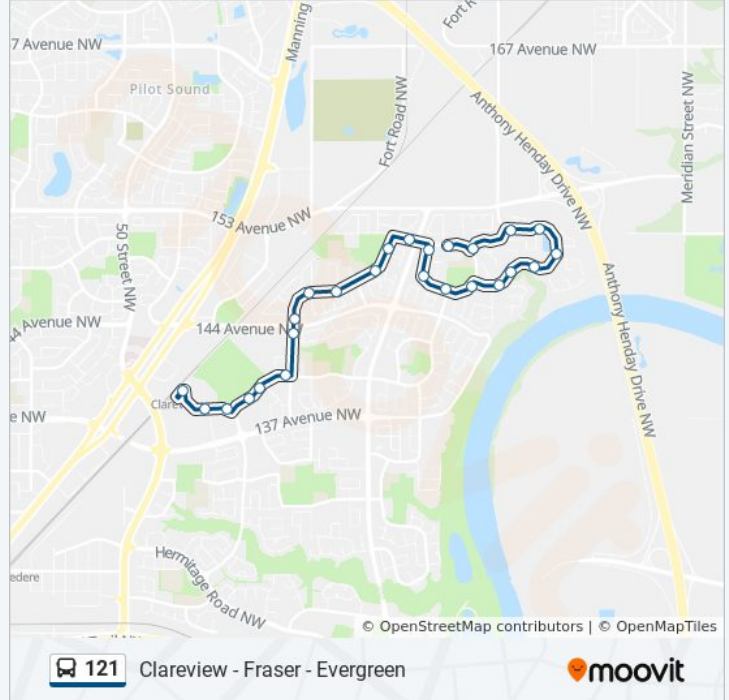

Direction: 25 Street & 151 Avenue→East Clareview Transit Centre Bay P

25 stops

[VIEW LINE SCHEDULE](#)

- 25 Street & 151 Avenue
- 21 Street & 151 Avenue
- 17 Street & Fraser Way
- 14 Street & Fraser Way
- Fraser Way & Fraser Vista
- 14 Street & Fraser Way
- Fraser Way & 148 Avenue
- 19 Street & 147 Avenue
- 21 Street & 147 Avenue
- 23 Street & 146 Avenue
- 26 Street & 146 Avenue
- 26 Street & 151 Avenue
- Victoria Trail & 151 Avenue
- Kirkness Road & 150 Avenue
- Kirkness Road & 148 Avenue
- 32 Street & Kirkness Road
- 34 Street & Kirkness Road
- Kirkness Road & 145 Avenue
- 36 Street & 144 Avenue
- 36 Street & 139 Avenue

121 bus Info

Direction: 25 Street & 151 Avenue→East Clareview Transit Centre Bay P

Stops: 25

Trip Duration: 16 min

Line Summary:

37 Street & 139 Avenue

38 Street & 139 Avenue

40 Street & 139 Avenue

42 Street & 139 Avenue

East Clareview Transit Centre Bay P

Direction: East Clareview Transit Centre Bay P → 26 Street & 151 Avenue

26 stops

[VIEW LINE SCHEDULE](#)

East Clareview Transit Centre Bay P

42 Street & 139 Avenue

32 Street & Kirkness Road

30 Street & Kirkness Road

Kirkness Road & 148 Avenue

Kirkness Road & 151 Avenue

25 Street & 151 Avenue

21 Street & 151 Avenue

17 Street & Fraser Way

14 Street & Fraser Way