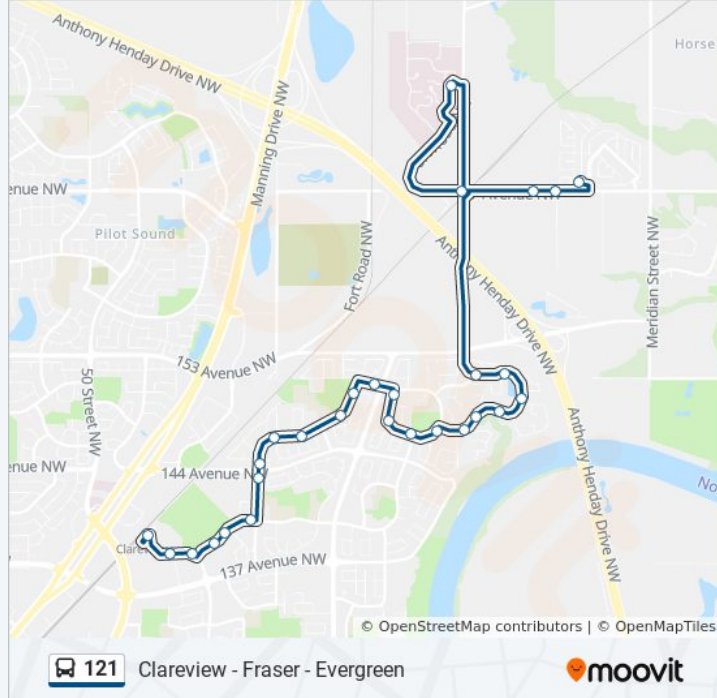

Kirkness Road & 150 Avenue

Kirkness Road & 148 Avenue

32 Street & Kirkness Road

34 Street & Kirkness Road

Kirkness Road & 145 Avenue

36 Street & 144 Avenue

36 Street & 139 Avenue

37 Street & 139 Avenue

38 Street & 139 Avenue

40 Street & 139 Avenue

42 Street & 139 Avenue

East Clareview Transit Centre Bay P

121 bus time schedules and route maps are available in an offline PDF at moovitapp.com. Use the [Moovit App](#) to see live bus times, train schedule or subway schedule, and step-by-step directions for all public transit in Edmonton.

[About Moovit](#) · [MaaS Solutions](#) · [Supported Countries](#) · [Mooviter Community](#)

© 2024 Moovit - All Rights Reserved

Check Live Arrival Times