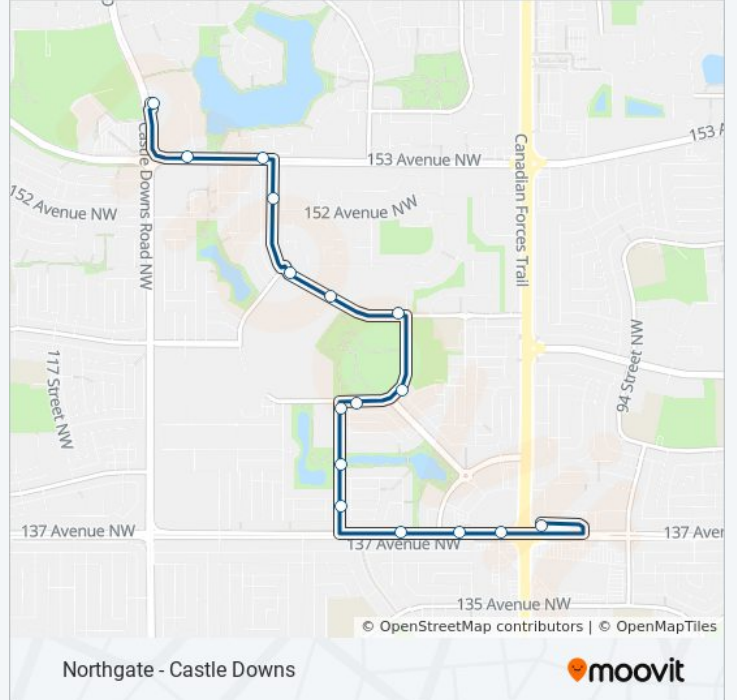

Use the Moovit App to find the closest 126 bus station near you and find out when is the next 126 bus arriving.

**Direction: Castle Downs Transit Centre Bay
I→Northgate Transit Centre Bay A**

12 stops

[VIEW LINE SCHEDULE](#)

Castle Downs Transit Centre Bay I
Veterans Way & 153 Avenue
Griesbach Road & Morrison Way
Griesbach Road & Martin Avenue
Griesbach Road & 149 Avenue
Sir Arthur Currie Way & Ad Astra Boulevard
Naden Landing & Sir Arthur Currie Way
Pegasus Boulevard & Cyprus Way
Pegasus Boulevard & Frezenberg Avenue
104a Street & 137 Avenue
102 Street & 137 Avenue
Northgate Transit Centre Bay A

15 stops

[VIEW LINE SCHEDULE](#)

- Northgate Transit Centre Bay A
- 97 Street & 137 Avenue
- 102 Street & 137 Avenue
- 104 Street & 137 Avenue
- Pegasus Boulevard & Stan Walters Avenue
- Pegasus Boulevard & Frezenberg Avenue
- Pegasus Boulevard & Cyprus Way
- Pegasus Boulevard & Sir Arthur Currie Way
- Naden Landing & Sir Arthur Currie Way
- Sir Arthur Currie Way & Ad Astra Boulevard
- Griesbach Road & Sir Arthur Currie Way
- Griesbach Road & 152 Avenue
- Griesbach Road & 153 Avenue
- Castle Downs Road & 153 Avenue
- Castle Downs Transit Centre Bay I

126 bus Info

Direction: Northgate Transit Centre Bay A → Castle Downs Transit Centre Bay I

Stops: 15

Trip Duration: 9 min

Line Summary:

126 bus time schedules and route maps are available in an offline PDF at moovitapp.com. Use the [Moovit App](#) to see live bus times, train schedule or subway schedule, and step-by-step directions for all public transit in Edmonton.