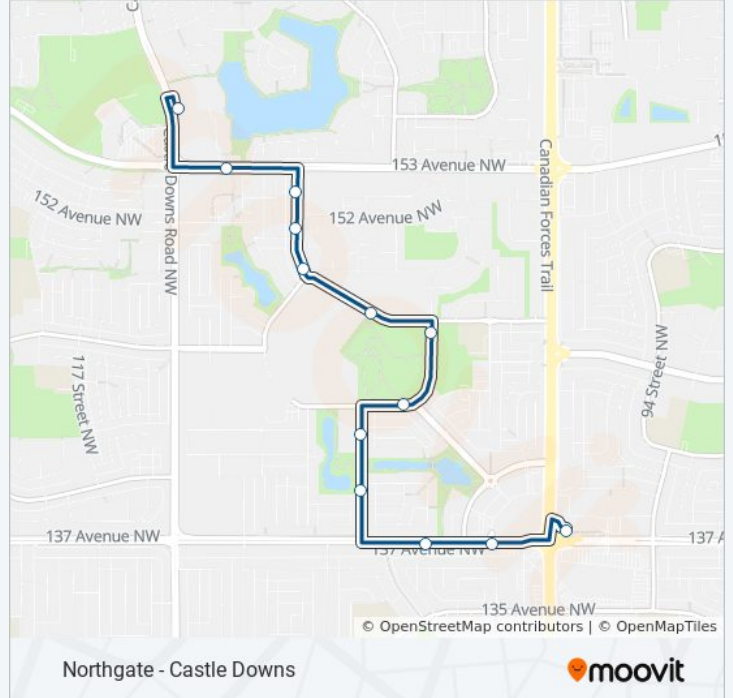

Use the Moovit App to find the closest 126 bus station near you and find out when is the next 126 bus arriving.

**Direction: Castle Downs Transit Centre Bay
I→Northgate Transit Centre Bay A**

12 stops

[VIEW LINE SCHEDULE](#)

Castle Downs Transit Centre Bay I
Veterans Way & 153 Avenue
Griesbach Road & Morrison Way
Griesbach Road & Martin Avenue
Griesbach Road & 149 Avenue
Sir Arthur Currie Way & Ad Astra Boulevard
Naden Landing & Sir Arthur Currie Way
Pegasus Boulevard & Cyprus Way
Pegasus Boulevard & Frezenberg Avenue
104a Street & 137 Avenue
102 Street & 137 Avenue
Northgate Transit Centre Bay A

126 bus Info

Direction: Castle Downs Transit Centre Bay
I→Northgate Transit Centre Bay A

Stops: 12

Trip Duration: 10 min

Line Summary:

Direction: Northgate Transit Centre Bay A → Castle Downs Transit Centre Bay I

15 stops

[VIEW LINE SCHEDULE](#)

- Northgate Transit Centre Bay A
- 97 Street & 137 Avenue
- 102 Street & 137 Avenue
- 104 Street & 137 Avenue
- Pegasus Boulevard & Stan Walters Avenue
- Pegasus Boulevard & Frezenberg Avenue
- Pegasus Boulevard & Cyprus Way
- Pegasus Boulevard & Sir Arthur Currie Way
- Naden Landing & Sir Arthur Currie Way
- Sir Arthur Currie Way & Ad Astra Boulevard
- Griesbach Road & Sir Arthur Currie Way
- Griesbach Road & 152 Avenue
- Griesbach Road & 153 Avenue
- Castle Downs Road & 153 Avenue
- Castle Downs Transit Centre Bay I