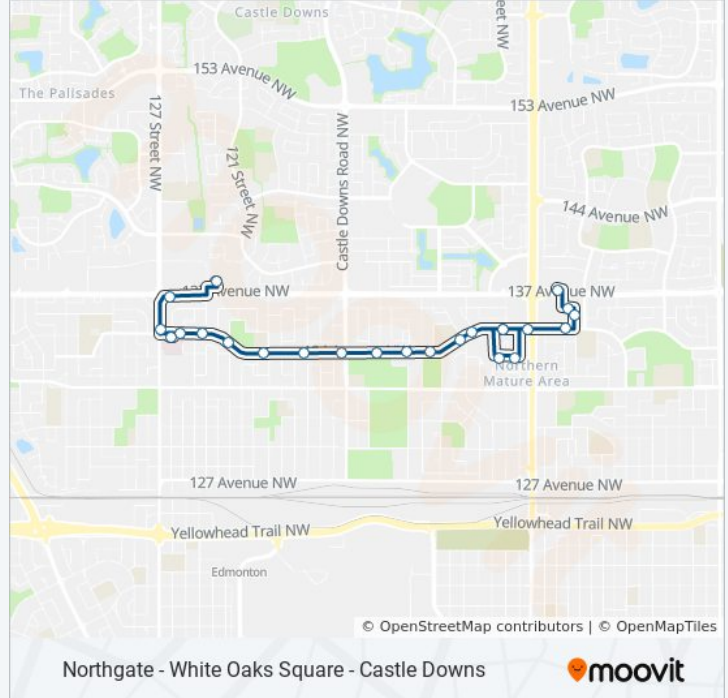

127 bus Info

Direction: Northgate Transit Centre Bay E→White Oaks Square

Stops: 24

Trip Duration: 16 min

Line Summary:

122 Street & 134b Avenue
 123a Street & 135 Avenue
 125 Street & 135 Avenue
 Shepherd's Care Wellness Centre
 127 Street & 135 Avenue
 127 Street & 137 Avenue
 White Oaks Square

Direction: White Oaks Square→Northgate Transit Centre Bay E

32 stops

[VIEW LINE SCHEDULE](#)

White Oaks Square
 123a Street & 140 Avenue
 123a Street & 140 Avenue
 127 Street & 140 Avenue
 127 Street & 140 Avenue
 Palisades Square
 127 Street & 137 Avenue
 131 Street & 137 Avenue
 133 Street & 140 Avenue
 127 Street & 140 Avenue
 127 Street & 140 Avenue
 127 Street & 140 Avenue
 127 Street & 137 Avenue
 127 Street & 135 Avenue
 Shepherd's Care Wellness Centre
 125 Street & 135 Avenue
 124 Street & 135 Avenue
 122 Street & 134b Avenue

127 bus Info

Direction: White Oaks Square→Northgate Transit Centre Bay E

Stops: 32

Trip Duration: 22 min

Line Summary:

120 Street & 134 Avenue

118 Street & 134 Avenue

116 Street & 134 Avenue