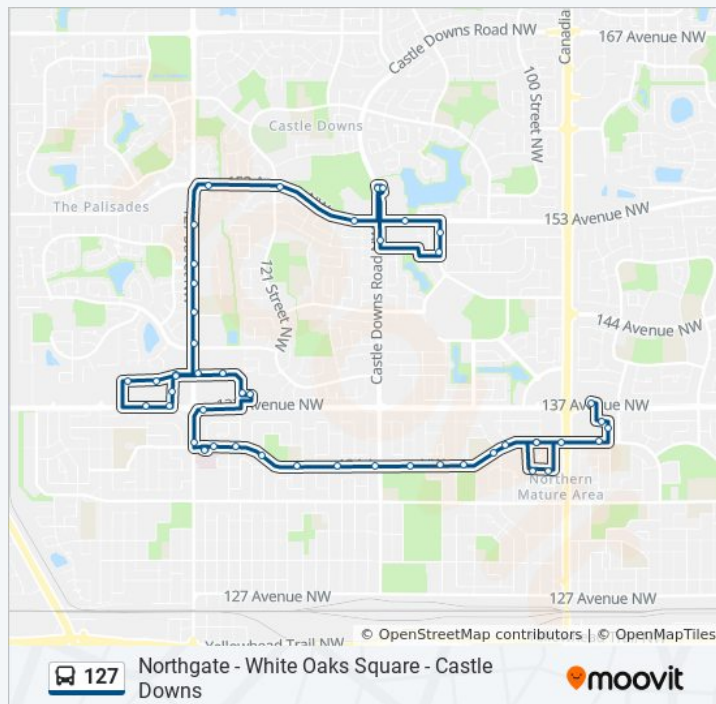

116 Street & 134 Avenue

119 Street & 134 Avenue

122 Street & 134b Avenue

123a Street & 135 Avenue

125 Street & 135 Avenue

Shepherd's Care Wellness Centre

127 Street & 135 Avenue

127 Street & 137 Avenue

08:30 - 16:30

127 bus Info

Direction: Northgate Transit Centre Bay E→Castle Downs Transit Centre Bay B

Stops: 48

Trip Duration: 35 min

Line Summary:

127 Street & 146 Avenue

127 Street & 148 Avenue

127 Street & 152 Avenue

126 Street & 153 Avenue

121 Street & 153 Avenue

Castle Downs Road & 153 Avenue

Castle Downs Transit Centre Bay K

Veterans Way & 153 Avenue

Griesbach Road & Morrison Way

Griesbach Road & Martin Avenue

Castle Downs Road & McCrae Avenue

Castle Downs Transit Centre Bay B

Direction: Northgate Transit Centre Bay E→White Oaks Square

24 stops

[VIEW LINE SCHEDULE](#)

Northgate Transit Centre Bay E

Northgate Mall Entrance