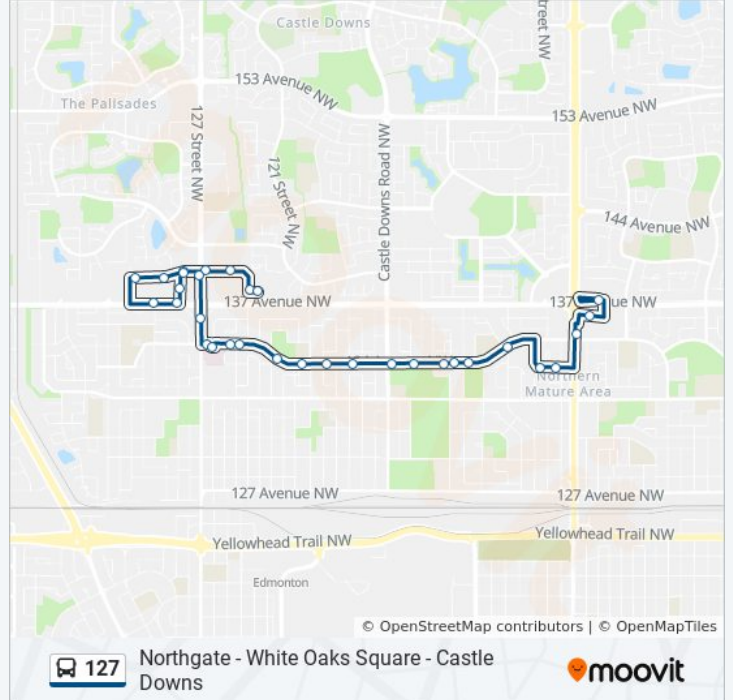

127 bus Info

Direction: White Oaks Square→Northgate Transit Centre Bay E

Stops: 32

Trip Duration: 22 min

Line Summary:

120 Street & 134 Avenue

118 Street & 134 Avenue

116 Street & 134 Avenue

113a Street & 134 Avenue

112 Street & 134 Avenue

110 Street & 134 Avenue

109 Street & 134 Avenue

108 Street & 134a Avenue

105 Street & 134a Avenue

103 Street & 134 Avenue

102 Street & 134 Avenue

97 Street & 135 Avenue

Northgate Mall

Northgate Transit Centre Bay E

127 bus time schedules and route maps are available in an offline PDF at moovitapp.com. Use the [Moovit App](#) to see live bus times, train schedule or subway schedule, and step-by-step directions for all public transit in Edmonton.