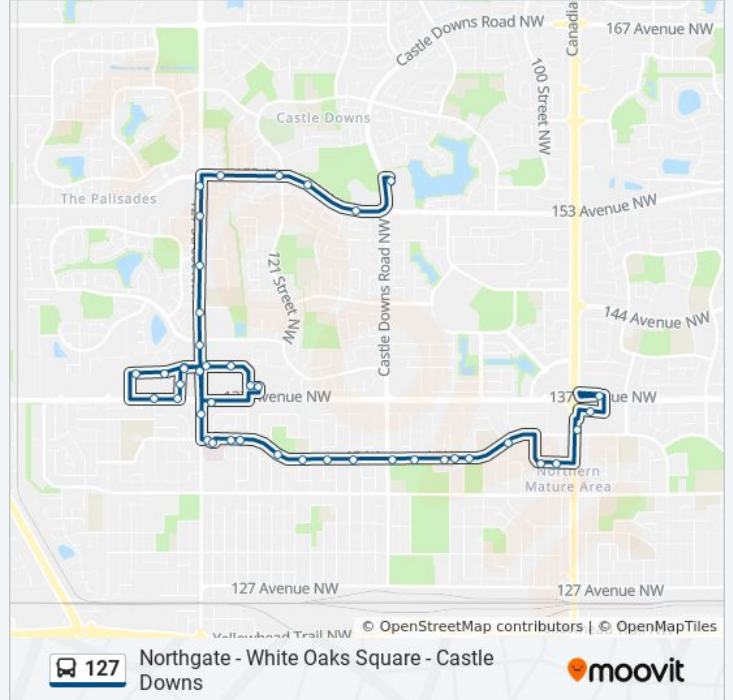

127 Street & 140 Avenue

127 Street & 140 Avenue

127 Street & 137 Avenue

127 Street & 135 Avenue

Shepherd's Care Wellness Centre

125 Street & 135 Avenue

124 Street & 135 Avenue

122 Street & 134b Avenue

120 Street & 134 Avenue

118 Street & 134 Avenue

116 Street & 134 Avenue

113a Street & 134 Avenue

112 Street & 134 Avenue

110 Street & 134 Avenue

109 Street & 134 Avenue

108 Street & 134a Avenue

105 Street & 134a Avenue

103 Street & 134 Avenue

102 Street & 134 Avenue

97 Street & 135 Avenue

Northgate Mall

Northgate Transit Centre Bay E

Direction: Northgate Transit Centre Bay E → Castle Downs Transit Centre Bay B

48 stops

[VIEW LINE SCHEDULE](#)

Northgate Transit Centre Bay E

Northgate Mall Entrance

Northgate Mall East Entrance

Northgate - White Oaks Square - Castle Downs

127 bus Time Schedule

Northgate Transit Centre Bay E → Castle Downs Transit Centre Bay B Route Timetable: