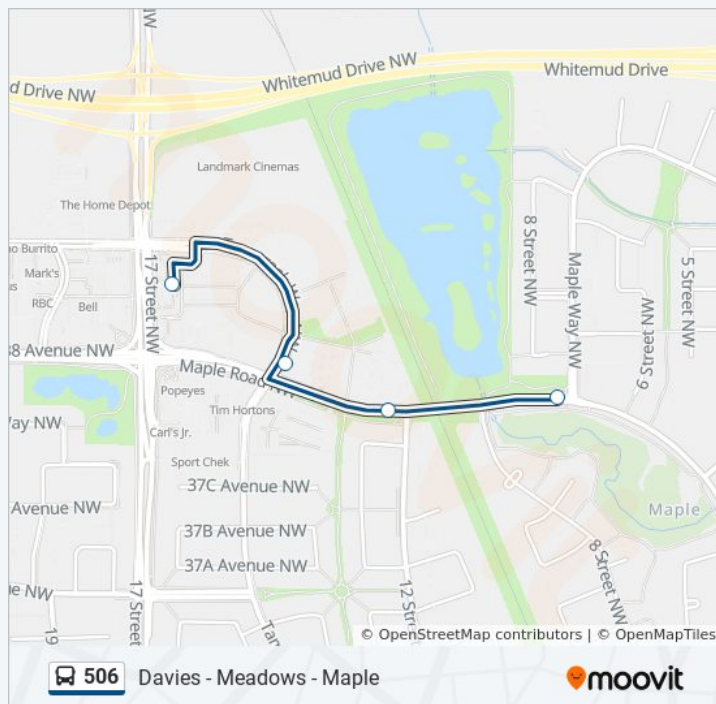

Jarvis Crescent E & Jamha Road

Jarvis Crescent W & Jamha Road

50 Street & Jamha Road

50 Street & 52 Avenue

50 Street & 55 Avenue

50 Street & Roper Road

54 Street & Roper Road

59 Street & Roper Road

Mill Creek & Roper Road

72 Street & Roper Road

75 Street & Roper Road

75 Street & McIntyre Road

Davies Transit Centre Bay E

Direction: Maple Way & Maple Road→Meadows Transit Centre Bay G

4 stops

[VIEW LINE SCHEDULE](#)

Maple Way & Maple Road

12 Street & Maple Road

Tamarack Way & Maple Road

Meadows Transit Centre Bay G

506 bus Time Schedule

Maple Way & Maple Road→Meadows Transit Centre Bay G Route Timetable:

Sunday	12:25 AM
Monday	Not Operational
Tuesday	1:00 AM
Wednesday	1:00 AM
Thursday	1:00 AM
Friday	1:00 AM

506 bus Info

Direction: Maple Way & Maple Road→Meadows Transit Centre Bay G

Stops: 4

Trip Duration: 3 min

Line Summary:

Direction: Meadows Transit Centre Bay K→Maple Way & Maple Road

10 stops

[VIEW LINE SCHEDULE](#)