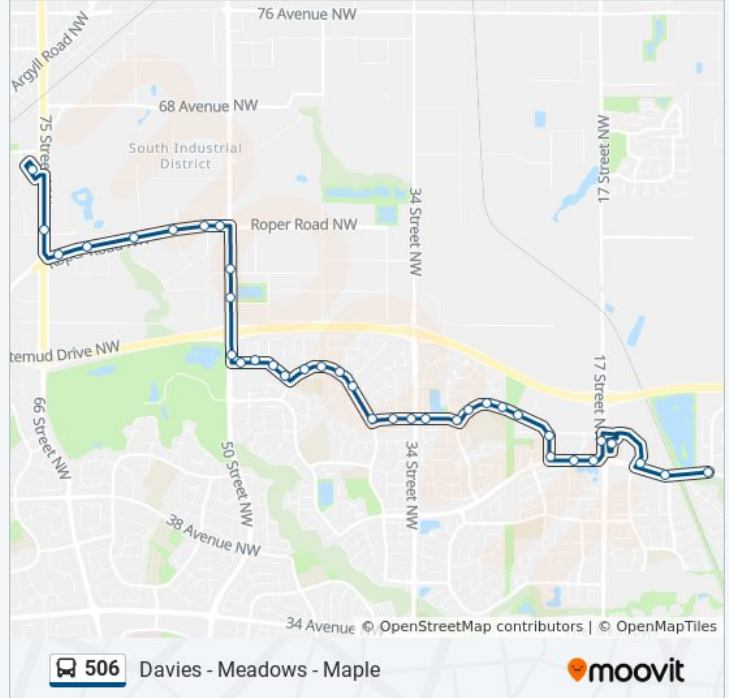

506 bus Info

Direction: Maple Way & Maple Road→Davies Transit Centre Bay E

Stops: 37

Trip Duration: 25 min

Line Summary:

30 Street & 43 Avenue

33 Street & 43 Avenue

34 Street & 43 Avenue

Kirkwood Way & 43 Avenue

38 Street & 43 Avenue

38 Street & Kirkwood Avenue

Jackson Road & Jellett Way

Jefferson Road & Jackson Road

Joyce Road & Jackson Road

Jackson Road & Jamha Road

Jefferys Crescent & Jamha Road

Jarvis Crescent E & Jamha Road

Jarvis Crescent W & Jamha Road

50 Street & Jamha Road

50 Street & 52 Avenue

50 Street & 55 Avenue

50 Street & Roper Road

54 Street & Roper Road

59 Street & Roper Road

Mill Creek & Roper Road

72 Street & Roper Road

75 Street & Roper Road

75 Street & McIntyre Road

Davies Transit Centre Bay E

Direction: Maple Way & Maple Road→Meadows Transit Centre Bay G

4 stops

[VIEW LINE SCHEDULE](#)