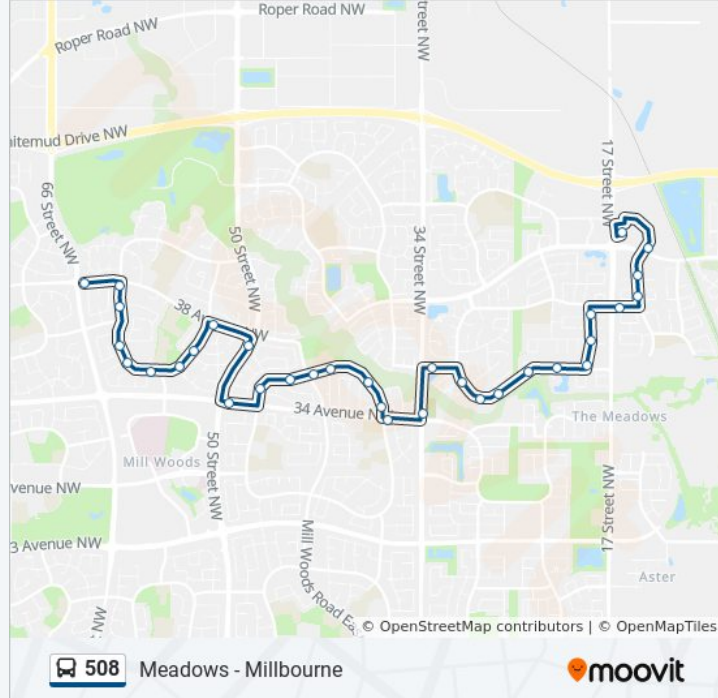

**508 bus Info**

**Direction:** 62 Street & 38 Avenue→66 Street & 38 Avenue

**Stops:** 24

**Trip Duration:** 13 min

**Line Summary:**

Millbourne Road E & 36a Avenue  
 Millbourne Road E & 38 Avenue  
 68 Street & 38 Avenue  
 66 Street & 38 Avenue

**508 bus Info**

**Direction:** 66 Street & 38 Avenue→Meadows Transit Centre Bay D  
**Stops:** 33  
**Trip Duration:** 23 min  
**Line Summary:**

34 Street & 34 Avenue

34 Street & 35a Avenue

31a Street & 34b Avenue

31a Street & 34 Avenue

28 Street & 34 Avenue

25 Street & 34 Avenue

Wildwood Point & 34 Avenue

19 Street & 34 Avenue

19 Street & 35 Avenue

19 Street & 37 Avenue

17 Street & Tamarack Gate

Tamarack Road & 37a Avenue

Tamarack Road & 37c Avenue

Tamarack Way & Maple Road

Meadows Transit Centre Bay D

**Direction: Meadows Transit Centre Bay D→66 Street & 38 Avenue**

53 stops

[VIEW LINE SCHEDULE](#)