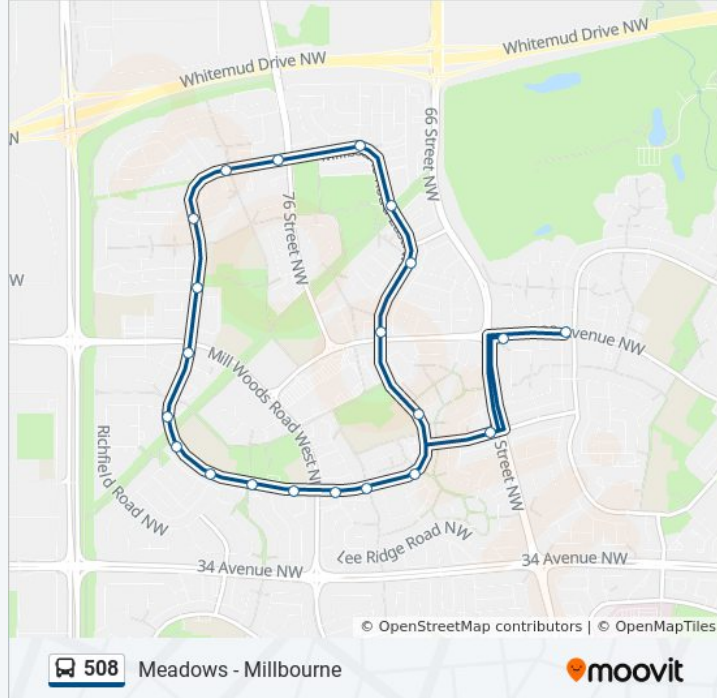

**Direction: 62 Street & 38 Avenue→66 Street & 38 Avenue**

24 stops

[VIEW LINE SCHEDULE](#)

- 62 Street & 38 Avenue
- 66 Street & 38 Avenue
- 66 Street & 38 Avenue
- Millbourne Road E & 38 Avenue
- Millbourne Road E & 40 Avenue
- Millbourne Road E & 41a Avenue
- 70 Street & Millbourne Road E
- 76 Street & Millbourne Road W
- 79 Street & Millbourne Road W
- Millbourne Road W & 42a Avenue
- Millbourne Road W & 40 Avenue
- 85 Street & Mill Woods Road
- 85 Street & Richfield Road
- 85 Street & 36 Avenue
- 84 Street & 36 Avenue
- 79 Street & 36 Avenue
- 78 Street & 36 Avenue
- Mill Woods Road & Millbourne Road E
- Millbourne Road E & Lee Ridge Road S
- 71 Street & Millbourne Road E

**508 bus Info**

**Direction:** 62 Street & 38 Avenue→66 Street & 38 Avenue

**Stops:** 24

**Trip Duration:** 13 min

**Line Summary:**

Millbourne Road E & 36a Avenue  
 Millbourne Road E & 38 Avenue  
 68 Street & 38 Avenue  
 66 Street & 38 Avenue

**Direction: 66 Street & 38 Avenue→Meadows Transit Centre Bay D**  
 33 stops  
[VIEW LINE SCHEDULE](#)

66 Street & 38 Avenue  
 Woodvale Road W & 38 Avenue  
 Woodvale Road W & 37a Avenue  
 Woodvale Road W & 35a Avenue  
 Woodvale Road W & 34b Avenue  
 60 Street & Woodvale Road West  
 Woodvale Road E & Hillview Crescent  
 Woodvale Road E & 35 Avenue  
 Woodvale Road E & 38 Avenue  
 50 Street & 38 Avenue  
 50 Street & 34 Avenue  
 48 Street & 35 Avenue  
 46 Street & 36 Avenue  
 Mill Woods Road E & 36 Avenue  
 42 Street & 36 Avenue  
 37 Street & 36 Avenue  
 37 Street & 34a Avenue  
 37 Street & 34 Avenue

**508 bus Info**

**Direction:** 66 Street & 38 Avenue→Meadows Transit Centre Bay D  
**Stops:** 33  
**Trip Duration:** 23 min  
**Line Summary:**

34 Street & 34 Avenue

34 Street & 35a Avenue

31a Street & 34b Avenue