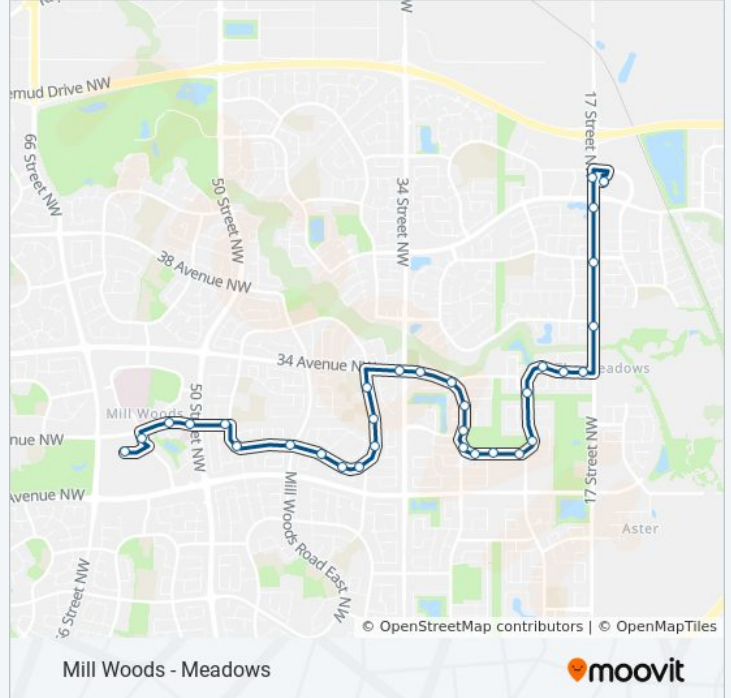

Silver Berry Road & 32 Avenue

Silver Berry Road E & 28a Avenue

24 Street & Silver Berry Road

24 Street & Silver Berry Road

32 Street & Silver Berry Road

32 Street & Silver Berry Road

Silver Berry Road & 28a Avenue

Silver Berry Road & 30 Avenue

Silver Berry Road & 33 Avenue

34 Street & Silver Berry Road

34 Street & 34 Avenue

37 Street & 33 Avenue

515 bus Time Schedule

Meadows Transit Centre Bay C→Mill Woods Transit Centre Bay H Route Timetable:

Direction: Meadows Transit Centre Bay C→Mill Woods Transit Centre Bay H

Stops: 32

Trip Duration: 22 min

Line Summary:

37 Street & 30 Avenue
 37 Street & 28a Avenue
 38 Street & 26 Avenue
 39 Street & 26 Avenue
 41 Street & 26 Avenue
 Mill Woods Road E & 26 Avenue
 48 Street & 26 Avenue
 48 Street & 28 Avenue
 50 Street & 28 Avenue
 Youville Drive E & 28 Avenue
 Hewes Way & 28 Avenue
 Mill Woods Transit Centre Bay H

Direction: Mill Woods Transit Centre Bay H→Meadows Transit Centre Bay C

30 stops

[VIEW LINE SCHEDULE](#)

Mill Woods Transit Centre Bay H
 66 Street & 27 Avenue
 55 Street & 28 Avenue
 50 Street & 28 Avenue
 50 Street & 28 Avenue
 48 Street & 28 Avenue
 47 Street & 26 Avenue
 Mill Woods Road E & 26 Avenue
 41 Street & 26 Avenue
 38 Street & 26 Avenue
 37 Street & 30 Avenue
 37 Street & 33 Avenue
 37 Street & 34 Avenue
 34 Street & Silver Berry Road
 Silver Berry Road & 32 Avenue
 Silver Berry Road & 30 Avenue
 Silver Berry Road & 28a Avenue