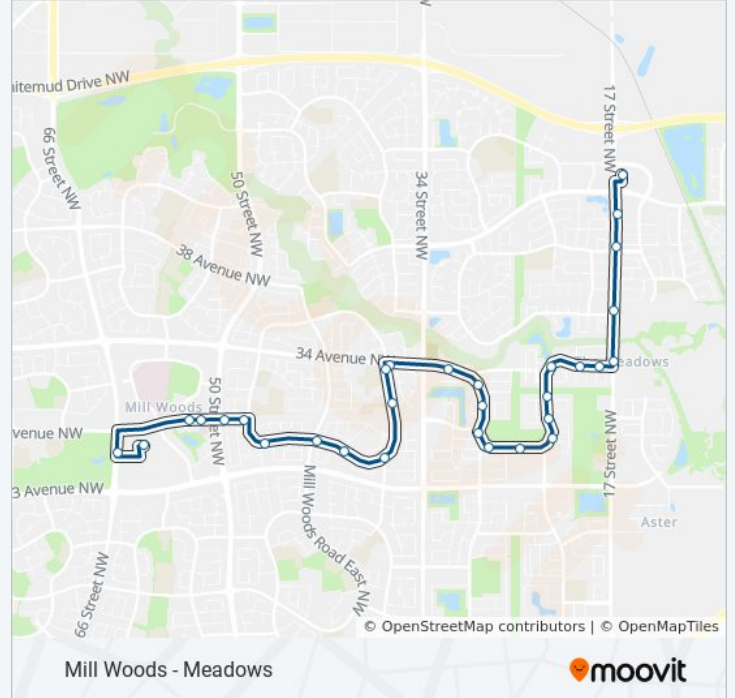

Silver Berry Road & 32 Avenue

Silver Berry Road E & 28a Avenue

24 Street & Silver Berry Road

24 Street & Silver Berry Road

32 Street & Silver Berry Road

32 Street & Silver Berry Road

Silver Berry Road & 28a Avenue

Direction: Meadows Transit Centre Bay C→Mill Woods Transit Centre Bay H

Stops: 32

Trip Duration: 22 min

Line Summary:

37 Street & 30 Avenue
 37 Street & 28a Avenue
 38 Street & 26 Avenue
 39 Street & 26 Avenue
 41 Street & 26 Avenue
 Mill Woods Road E & 26 Avenue
 48 Street & 26 Avenue
 48 Street & 28 Avenue
 50 Street & 28 Avenue
 Youville Drive E & 28 Avenue
 Hewes Way & 28 Avenue
 Mill Woods Transit Centre Bay H

Direction: Mill Woods Transit Centre Bay H→Meadows Transit Centre Bay C

30 stops

[VIEW LINE SCHEDULE](#)

Mill Woods Transit Centre Bay H
 66 Street & 27 Avenue
 55 Street & 28 Avenue
 50 Street & 28 Avenue
 50 Street & 28 Avenue
 48 Street & 28 Avenue
 47 Street & 26 Avenue
 Mill Woods Road E & 26 Avenue
 41 Street & 26 Avenue
 38 Street & 26 Avenue
 37 Street & 30 Avenue
 37 Street & 33 Avenue
 37 Street & 34 Avenue
 34 Street & Silver Berry Road
 Silver Berry Road & 32 Avenue
 Silver Berry Road & 30 Avenue
 Silver Berry Road & 28a Avenue

515 bus Info

Direction: Mill Woods Transit Centre Bay H→Meadows Transit Centre Bay C

Stops: 30

Trip Duration: 23 min

Line Summary:

32 Street & Silver Berry Road
 24 Street & Silver Berry Road
 Silver Berry Road & 28 Avenue
 Silver Berry Road & 28b Avenue
 Silver Berry Road E & 30 Avenue
 313 Silver Berry Road
 22 Street & Silver Berry Road
 20 Street & Silver Berry Road
 17 Street & Silver Berry Road
 17 Street & 34 Avenue
 17 Street & Tamarack Gate
 17 Street & Maple Road
 Meadows Transit Centre Bay C