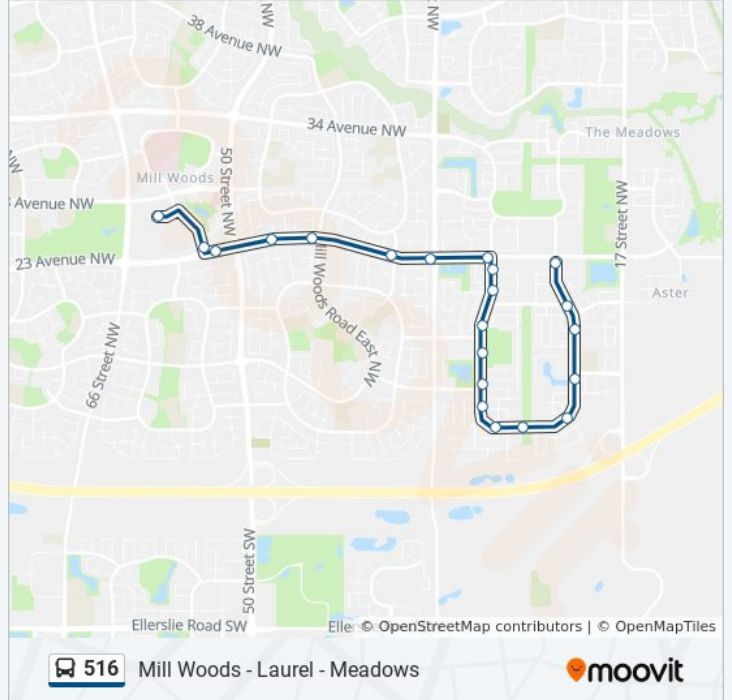

Direction: 24 Street & 23 Avenue→Mill Woods Transit Centre Bay G

21 stops

[VIEW LINE SCHEDULE](#)

- 24 Street & 23 Avenue
- 24 Street & 20 Avenue
- 24 Street & 18 Avenue
- 24 Street & 16 Avenue
- 24a Street & 14 Avenue
- 29 Street & 14 Avenue
- 30 Street & 14 Avenue
- 32 Street & 15 Avenue
- 32 Street & 16a Avenue
- 32 Street & 17b Avenue
- 32 Street & 18a Avenue
- 32 Street & 21 Avenue
- 32 Street & 22 Avenue
- 32 Street & 23 Avenue
- 34 Street & 23 Avenue
- 38 Street & 23 Avenue
- Mill Woods Road E & 23 Avenue
- 47 Street & 23 Avenue
- 50 Street & 23 Avenue
- Hewes Way & 23 Avenue

516 bus Info

Direction: 24 Street & 23 Avenue→Mill Woods Transit Centre Bay G

Stops: 21

Trip Duration: 18 min

Line Summary:

Mill Woods Transit Centre Bay G

Direction: Meadows Transit Centre Bay B → Mill Woods Transit Centre Bay G

29 stops

[VIEW LINE SCHEDULE](#)

Meadows Transit Centre Bay B

17 Street & Tamarack Way

17 Street & 38 Avenue

17 Street & 37 Avenue

17 Street & 34 Avenue

17 Street & Silver Berry Road

17 Street & 28 Avenue

17 Street & 23 Avenue

24 Street & 23 Avenue

24 Street & 20 Avenue

24 Street & 18 Avenue

24 Street & 16 Avenue

24a Street & 14 Avenue

29 Street & 14 Avenue