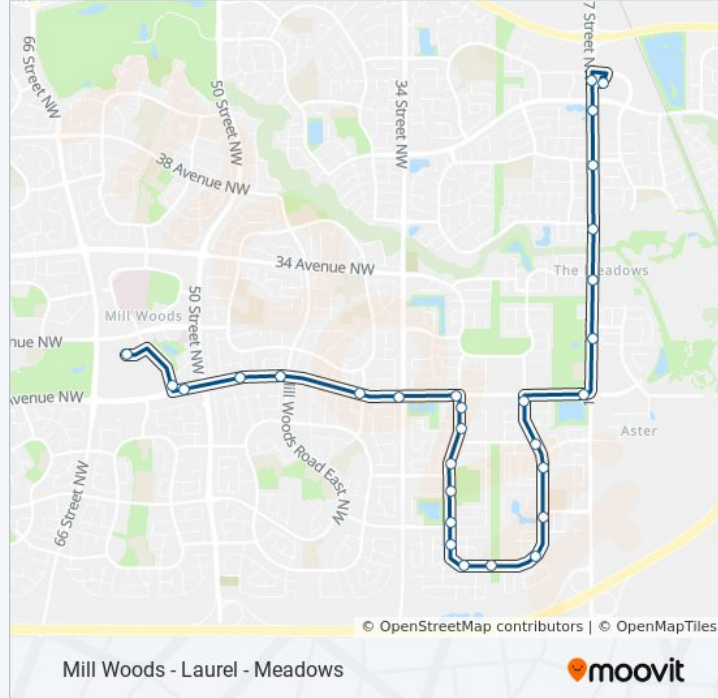

516 bus Info

Direction: Meadows Transit Centre Bay B → Mill Woods Transit Centre Bay G

Stops: 29

Trip Duration: 24 min

Line Summary:

32 Street & 18a Avenue

32 Street & 21 Avenue

32 Street & 22 Avenue

32 Street & 23 Avenue

34 Street & 23 Avenue

38 Street & 23 Avenue

Mill Woods Road E & 23 Avenue

47 Street & 23 Avenue

50 Street & 23 Avenue

Hewes Way & 23 Avenue

Mill Woods Transit Centre Bay G

Direction: Mill Woods Transit Centre Bay G → 24 Street & 20 Avenue

23 stops

[VIEW LINE SCHEDULE](#)

Mill Woods Transit Centre Bay G

66 Street & 23 Avenue

58 Street & 23 Avenue

Hewes Way & 23 Avenue

50 Street & 23 Avenue

516 bus Info

Direction: Mill Woods Transit Centre Bay G → 24 Street & 20 Avenue

Stops: 23

Trip Duration: 19 min

Line Summary:

- 27 Street & 14 Avenue
- 25 Street & 14 Avenue
- 24 Street & 14 Avenue
- 24 Street & 16 Avenue
- 24 Street & 17 Avenue
- 24 Street & 20 Avenue