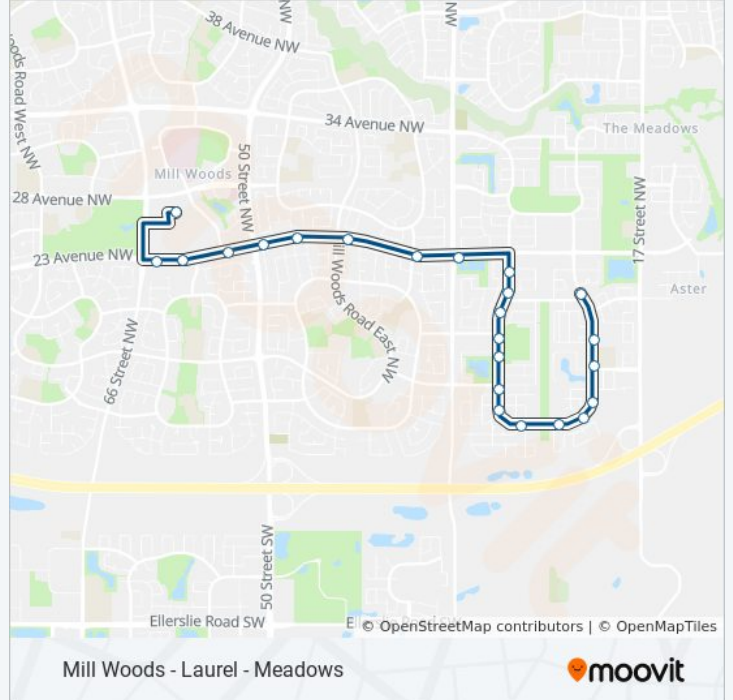

Direction: Mill Woods Transit Centre Bay G → 24 Street & 20 Avenue

23 stops

[VIEW LINE SCHEDULE](#)

Mill Woods Transit Centre Bay G

66 Street & 23 Avenue

58 Street & 23 Avenue

Hewes Way & 23 Avenue

50 Street & 23 Avenue

47 Street & 23 Avenue

Mill Woods Road E & 23 Avenue

38 Street & 23 Avenue

34 Street & 23 Avenue

32 Street & 22 Avenue

32 Street & 21 Avenue

32 Street & 19 Avenue

32 Street & 18 Avenue

516 bus Info

Direction: Mill Woods Transit Centre Bay G → 24 Street & 20 Avenue

Stops: 23

Trip Duration: 19 min

Line Summary:

- 27 Street & 14 Avenue
- 25 Street & 14 Avenue
- 24 Street & 14 Avenue
- 24 Street & 16 Avenue
- 24 Street & 17 Avenue
- 24 Street & 20 Avenue

Direction: Mill Woods Transit Centre Bay G → Meadows Transit Centre Bay B

32 stops

[VIEW LINE SCHEDULE](#)

- Mill Woods Transit Centre Bay G
- 66 Street & 23 Avenue
- 58 Street & 23 Avenue
- Hewes Way & 23 Avenue
- 50 Street & 23 Avenue
- 47 Street & 23 Avenue
- Mill Woods Road E & 23 Avenue
- 38 Street & 23 Avenue
- 34 Street & 23 Avenue
- 32 Street & 22 Avenue
- 32 Street & 21 Avenue
- 32 Street & 19 Avenue
- 32 Street & 18 Avenue
- 32 Street & 17b Avenue
- 32 Street & 16a Avenue
- 32 Street & 15 Avenue
- 30 Street & 14 Avenue
- 27 Street & 14 Avenue