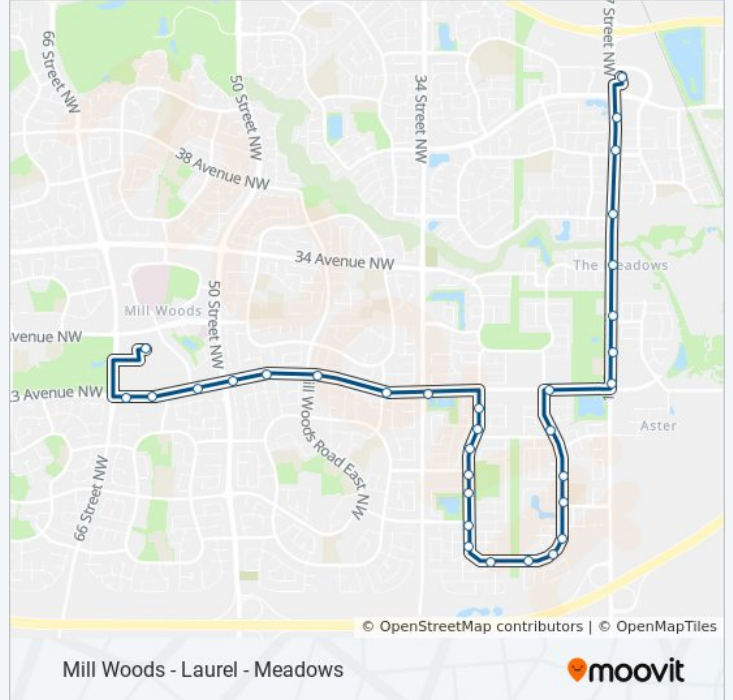

Direction: Mill Woods Transit Centre Bay G → 24 Street & 20 Avenue

23 stops

[VIEW LINE SCHEDULE](#)

Mill Woods Transit Centre Bay G

66 Street & 23 Avenue

58 Street & 23 Avenue

Hewes Way & 23 Avenue

50 Street & 23 Avenue

516 bus Info

Direction: Mill Woods Transit Centre Bay G → 24 Street & 20 Avenue

Stops: 23

Trip Duration: 19 min

Line Summary:

- 27 Street & 14 Avenue
- 25 Street & 14 Avenue
- 24 Street & 14 Avenue
- 24 Street & 16 Avenue
- 24 Street & 17 Avenue
- 24 Street & 20 Avenue

Direction: Mill Woods Transit Centre Bay G → Meadows Transit Centre Bay B

32 stops

[VIEW LINE SCHEDULE](#)

- Mill Woods Transit Centre Bay G
- 66 Street & 23 Avenue
- 58 Street & 23 Avenue
- Hewes Way & 23 Avenue
- 50 Street & 23 Avenue
- 47 Street & 23 Avenue
- Mill Woods Road E & 23 Avenue
- 38 Street & 23 Avenue
- 34 Street & 23 Avenue
- 32 Street & 22 Avenue
- 32 Street & 21 Avenue
- 32 Street & 19 Avenue
- 32 Street & 18 Avenue
- 32 Street & 17b Avenue
- 32 Street & 16a Avenue
- 32 Street & 15 Avenue
- 30 Street & 14 Avenue
- 27 Street & 14 Avenue

516 bus Info

Direction: Mill Woods Transit Centre Bay G → Meadows Transit Centre Bay B

Stops: 32

Trip Duration: 26 min

Line Summary:

- 25 Street & 14 Avenue
- 24 Street & 14 Avenue
- 24 Street & 16 Avenue
- 24 Street & 17 Avenue
- 24 Street & 20 Avenue
- 24 Street & 23 Avenue
- 17 Street & 23 Avenue
- 17 Street & 28 Avenue
- 17 Street & 28 Avenue
- 17 Street & Silver Berry Road
- 17 Street & 34 Avenue
- 17 Street & Tamarack Gate
- 17 Street & Maple Road
- Meadows Transit Centre Bay B