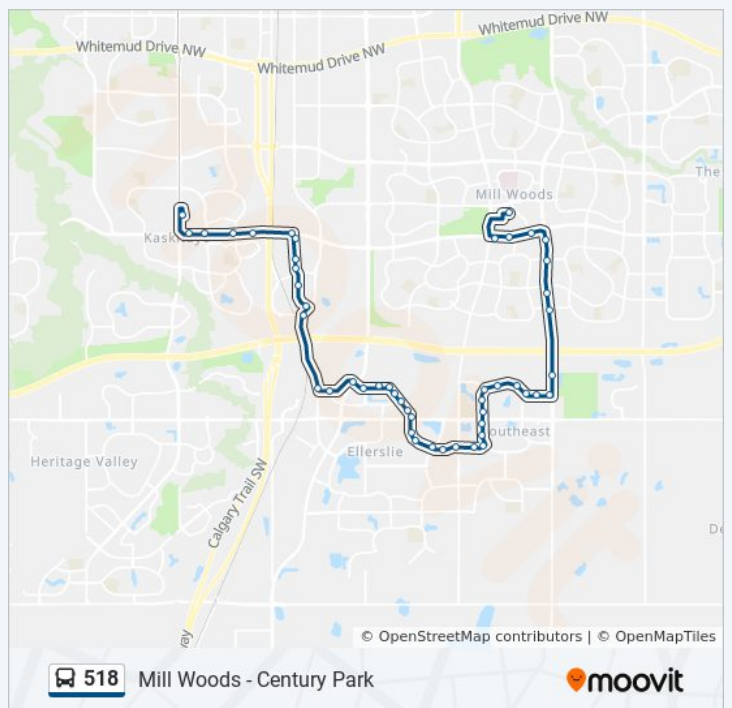

62 Street & 8 Avenue SW

62 Street & 5 Avenue SW

62 Street & 2 Avenue SW

59 Street & 3 Avenue SW

56 Street & 3 Avenue SW

52 Street & 4 Avenue SW

52 Street & 4 Avenue SW

50 Street & Ivor Dent Park Road SW

50 Street & 13 Avenue

50 Street & Mill Woods Road South

50 Street & 19 Avenue

50 Street & 23 Avenue

Hewes Way & 23 Avenue

Mill Woods Transit Centre Bay E

Direction: Mill Woods Transit Centre Bay E → Century Park Transit Centre Bay F

49 stops

[VIEW LINE SCHEDULE](#)

Mill Woods Transit Centre Bay E

66 Street & 23 Avenue

58 Street & 23 Avenue

Hewes Way & 23 Avenue

518 bus Time Schedule

Mill Woods Transit Centre Bay E → Century Park Transit Centre Bay F Route Timetable:

Direction: Mill Woods Transit Centre Bay E → Century Park Transit Centre Bay F
Stops: 49
Trip Duration: 36 min
Line Summary:

- 50 Street & 23 Avenue
- 50 Street & 19 Avenue
- 50 Street & Mill Woods Road South
- 50 Street & 13 Avenue
- 50 Street & 1a Avenue SW
- 50 Street & 4 Avenue SW
- 52 Street & 4 Avenue SW
- 54 Street & 3 Avenue SW
- 55 Street & 3 Avenue SW
- 59 Street & 3 Avenue SW
- 62 Street & 2 Avenue SW
- 62 Street & 5 Avenue SW
- 62 Street & 7 Avenue SW
- Watt Boulevard & Ellerslie Road
- Watt Boulevard & 12 Avenue SW
- Watt Boulevard & Welsh Drive
- 63 Street & Welsh Drive SW
- 66 Street & Stanton Drive
- 69 Street & Stanton Drive SW
- 70 Street & Stanton Drive SW
- Stanton Drive & 14 Avenue SW
- Stanton Drive & 12 Avenue SW
- Edwards Drive & Ellerslie Road SW
- Edwards Drive & 8 Avenue SW
- Edwards Drive & 7 Avenue SW
- Edwards Drive & 5 Avenue SW
- 83 Street & Edwards Drive SW
- 85 Street & Edwards Drive SW
- Easton Road & Edwards Drive SW
- 91 Street & Ellwood Drive SW
- Ellwood Road & Ellwood Drive SW
- Parsons Road & Ellwood Road SW
- 225 Parsons Road