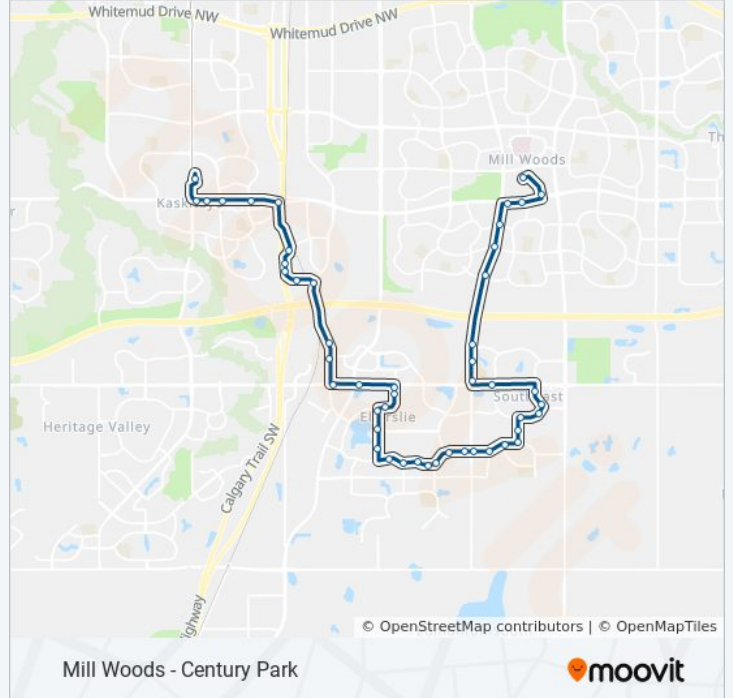

519 bus Info

Direction: Century Park Transit Centre Bay L→Mill Woods Transit Centre Bay D

Stops: 47

Trip Duration: 39 min

Line Summary:

85 Street & Savaryn Drive SW
 Savaryn Drive & 22 Avenue SW
 78 Street & 22 Avenue SW
 74 Street & 22 Avenue SW
 Shaw Way & 22 Avenue SW
 69a Street & Shaw Way
 68 Street & Shaw Way
 66 Street & Winspear Common SW
 Winspear Common & Winspear Crescent SW
 Wonnacott Way & Watt Drive SW
 Watt Promenade & Watt Drive SW
 Watt Promenade & 18 Avenue SW
 Watt Promenade & Watt Boulevard
 53 Street & Watt Boulevard SW
 Watt Common & Watt Boulevard
 Watt Common & Ellerslie Road
 62 Street & Ellerslie Road SW
 66 Street & Ellerslie Road SW
 66 Street & 6 Avenue SW
 66 Street & 2 Avenue SW
 66 Street & 12 Avenue
 66 Street & Mill Woods Road S
 66 Street & 19 Avenue
 66 Street & 23 Avenue
 58 Street & 23 Avenue
 Hewes Way & 23 Avenue
 Mill Woods Transit Centre Bay D

Direction: Mill Woods Transit Centre Bay D→Century Park Transit Centre Bay L

44 stops

[VIEW LINE SCHEDULE](#)

Mill Woods Transit Centre Bay D

66 Street & 23 Avenue

519 bus Time Schedule

Mill Woods Transit Centre Bay D→Century Park Transit Centre Bay L Route Timetable:

88 Street & Savaryn Drive SW

88 Street & 20 Avenue SW

88 Street & Summerside Grande Boulevard SW

88 Street & 14 Avenue SW

87a Street & Summerside Drive SW

Summerside Drive & 12 Avenue SW

85 Street & Ellerslie Road SW

519 bus Info

Direction: Mill Woods Transit Centre Bay

D→Century Park Transit Centre Bay L

Stops: 44

Trip Duration: 40 min

Line Summary:

102 Street & 13 Avenue

102 Street & 15 Avenue