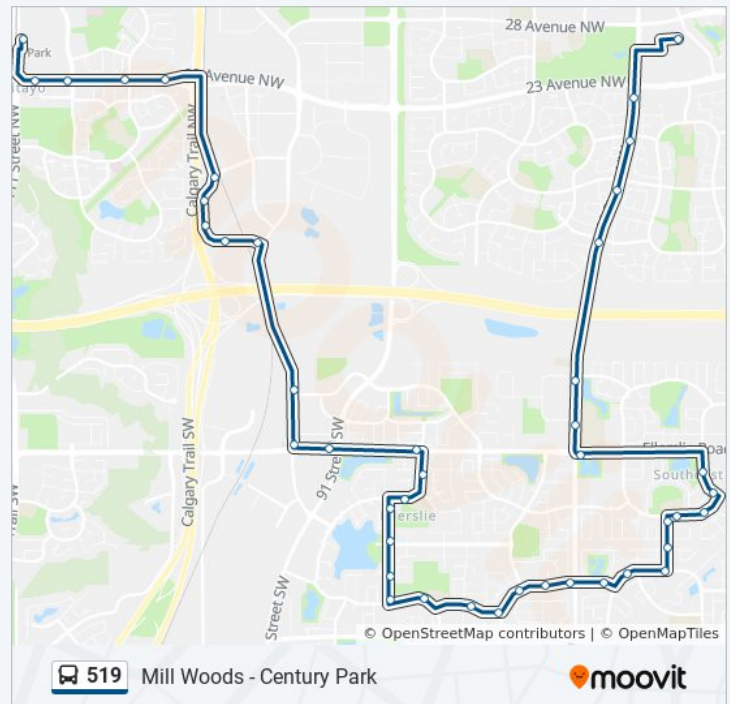

88 Street & Savaryn Drive SW

88 Street & 20 Avenue SW

88 Street & Summerside Grande Boulevard SW

88 Street & 14 Avenue SW

87a Street & Summerside Drive SW

Summerside Drive & 12 Avenue SW

85 Street & Ellerslie Road SW

91 Street & Ellerslie Road SW

Parsons Road & Ellerslie Road SW

Parsons Road & Ellwood Road SW

225 Parsons Road

Parsons Road & 13 Avenue

Wednesday	12:02 AM - 11:02 PM
Thursday	12:02 AM - 11:02 PM
Friday	12:02 AM - 11:02 PM
Saturday	12:02 AM - 11:45 PM

519 bus Info

Direction: Mill Woods Transit Centre Bay

D→Century Park Transit Centre Bay L

Stops: 44

Trip Duration: 40 min

Line Summary:

102 Street & 13 Avenue

102 Street & 15 Avenue

102 Street & 17 Avenue

102 Street & 19 Avenue

Calgary Trail Sb & 23 Avenue

105 Street & 23 Avenue

109 Street & 23 Avenue

110 Street & 23 Avenue

Century Park Transit Centre Bay L

519 bus time schedules and route maps are available in an offline PDF at moovitapp.com. Use the [Moovit App](#) to see live bus times, train schedule or subway schedule, and step-by-step directions for all public transit in Edmonton.