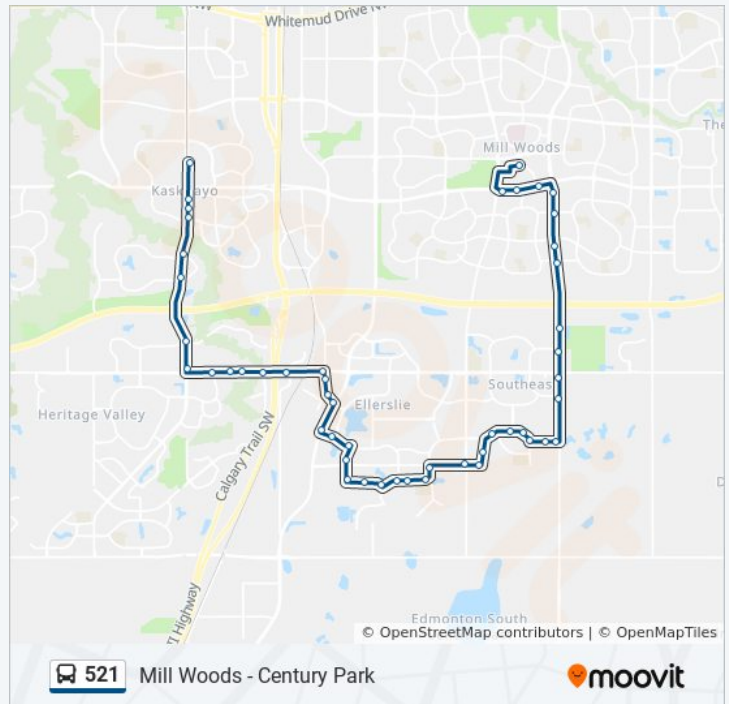

**Direction: Mill Woods Transit Centre Bay C → Century Park Transit Centre Bay O**

49 stops

[VIEW LINE SCHEDULE](#)

Mill Woods Transit Centre Bay C

66 Street & 23 Avenue

58 Street & 23 Avenue

Hewes Way & 23 Avenue

Friday	5:30 AM - 9:51 PM
Saturday	8:00 AM - 6:30 PM

- 50 Street & 23 Avenue
- 50 Street & 19 Avenue
- 50 Street & Mill Woods Road South
- 50 Street & 13 Avenue
- 50 Street & 1a Avenue SW
- 50 Street & 4 Avenue SW
- 50 Street & Ellerslie Road SW
- 50 Street & Watt Common SW
- 50 Street & 22 Avenue SW
- 52 Street & 22 Avenue SW
- Watt Drive & 22 Avenue SW
- Watt Drive & 20 Avenue SW
- Watt Promenade & Watt Drive SW
- 61 Street & Watt Drive SW
- Watt Drive & Weidle Bend SW
- Watt Drive & 25 Avenue SW
- 66 Street & 25 Avenue SW
- Orchards Way & 25 Avenue SW
- Orchards Way & Orchards Boulevard SW
- Cherry Crescent & Orchards Boulevard SW
- Orchards Link & Orchards Boulevard
- Orchards Boulevard & Orchards Drive
- Crabapple Crescent & Orchard Drive SW
- Orchards Gate & Orchards Drive SW
- 90 Street & 24 Avenue SW
- 90 Street & Savaryn Drive SW
- Summerside Link E & Savaryn Drive
- 91 Street & Savaryn Drive SW
- 91 Street & Parsons Road SW
- 95 Street & Parsons Road SW
- Parsons Road & 10 Avenue SW
- Parsons Road & Ellerslie Road SW
- 100 Street & Ellerslie Road

**521 bus Info**

**Direction:** Mill Woods Transit Centre Bay C → Century Park Transit Centre Bay O

**Stops:** 49

**Trip Duration:** 44 min

**Line Summary:**

103a Street & Ellerslie Road SW

105 Street & Ellerslie Road SW

107 Street & Ellerslie Road SW

109 Street & Ellerslie Road SW

111 Street & Ellerslie Road SW

111 Street & Blackburn Drive SW

111 Street & 9 Avenue

111 Street & 12 Avenue

111 Street & 19 Avenue

111 Street & 19 Avenue