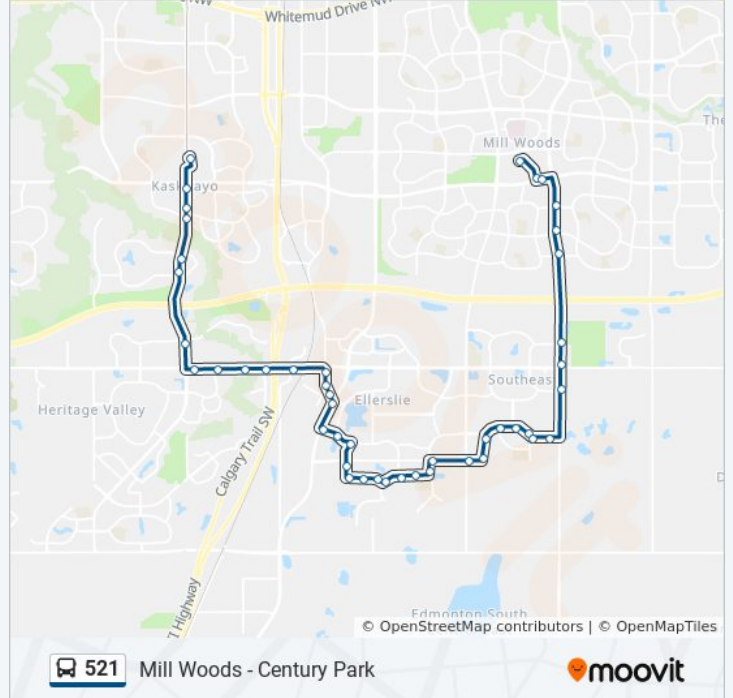

Use the Moovit App to find the closest 521 bus station near you and find out when is the next 521 bus arriving.

**Direction: Century Park Transit Centre Bay O→Mill Woods Transit Centre Bay C**

45 stops

[VIEW LINE SCHEDULE](#)

**521 bus Info**

**Direction:** Century Park Transit Centre Bay O→Mill Woods Transit Centre Bay C

**Stops:** 45

**Trip Duration:** 41 min

**Line Summary:**

Orchard Gate & Orchard Drive SW  
 Crabapple Run & Orchard Drive SW  
 Crabapple Crescent & Orchards Drive SW  
 Orchards Boulevard & Orchards Drive  
 Orchards Link & Orchards Boulevard  
 Chokecherry Common & Orchards Boulevard SW  
 Orchards Way & Chokecherry Lane SW  
 Orchards Way & 25 Avenue SW  
 66 Street & 25 Avenue SW  
 Watt Drive & 25 Avenue SW  
 Watt Drive & Weidle Crescent  
 Wonnacott Way & Watt Drive SW  
 Watt Promenade & Watt Drive SW  
 57 Street & Watt Drive SW  
 Watt Drive & 22 Avenue SW  
 52 Street & 22 Avenue SW  
 50 Street & Watt Common SW  
 50 Street & Ellerslie Road SW  
 50 Street & Ivor Dent Park Road SW  
 50 Street & 13 Avenue  
 50 Street & Mill Woods Road South  
 50 Street & 19 Avenue  
 50 Street & 23 Avenue  
 Hewes Way & 23 Avenue  
 Mill Woods Transit Centre Bay C

**Direction: Mill Woods Transit Centre Bay C → Century Park Transit Centre Bay O**

49 stops

[VIEW LINE SCHEDULE](#)

Mill Woods Transit Centre Bay C

66 Street & 23 Avenue

58 Street & 23 Avenue

Hewes Way & 23 Avenue

**521 bus Info**

**Direction:** Mill Woods Transit Centre Bay C → Century Park Transit Centre Bay O

**Stops:** 49

**Trip Duration:** 44 min

**Line Summary:**

103a Street & Ellerslie Road SW

105 Street & Ellerslie Road SW