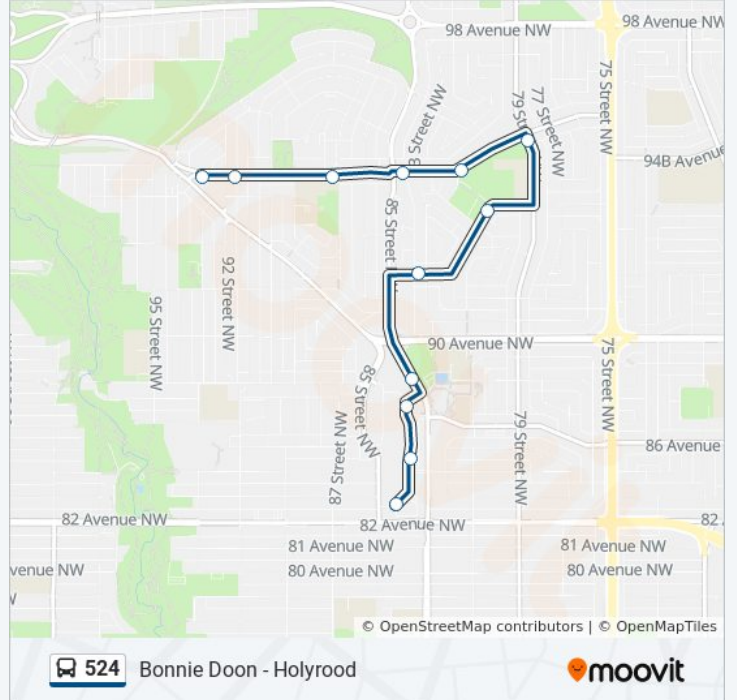

13 stops

[VIEW LINE SCHEDULE](#)

Donnell Road & 95 Avenue

92 Street & 95 Avenue

87 Street & 95 Avenue

85 Street & 95 Avenue

Holyrood Road & 95 Avenue

79 Street & 95 Avenue

82 Street & 94 Avenue

83 Street & 93 Avenue

85 Street & 92 Avenue

83 Street & 90 Avenue

Bonnie Doon North Entrance

Bonnie Doon Mall

Bonnie Doon Mall South Entrance

**524 bus Time Schedule**

Donnell Road & 95 Avenue→Bonnie Doon Mall South Entrance Route Timetable:

Sunday	10:40 AM - 3:40 PM
Monday	9:11 AM - 5:11 PM
Tuesday	9:11 AM - 5:11 PM
Wednesday	9:11 AM - 5:11 PM
Thursday	9:11 AM - 5:11 PM
Friday	9:11 AM - 5:11 PM
Saturday	10:41 AM - 4:41 PM

**524 bus Info**

**Direction:** Donnell Road & 95 Avenue→Bonnie Doon Mall South Entrance

**Stops:** 13

**Trip Duration:** 15 min

**Line Summary:**

524 bus time schedules and route maps are available in an offline PDF at [moovitapp.com](https://moovitapp.com). Use the [Moovit App](#) to see live bus times, train schedule or subway schedule, and step-by-step directions for all public transit in Edmonton.