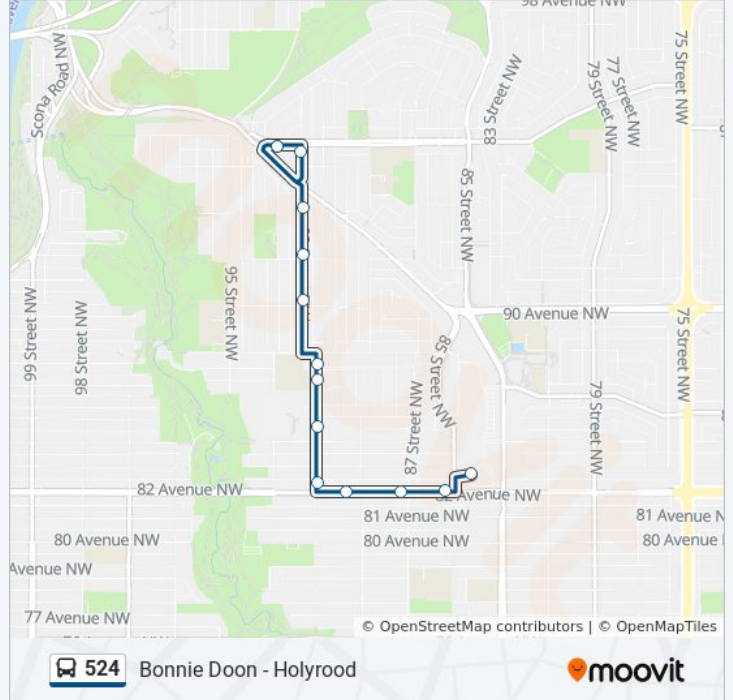

Use the Moovit App to find the closest 524 bus station near you and find out when is the next 524 bus arriving.

**Direction: Bonnie Doon Mall South Entrance→Donnell Road & 95 Avenue**

14 stops

[VIEW LINE SCHEDULE](#)

- Bonnie Doon Mall South Entrance
- 85 Street & 82 Avenue
- 87 Street & 82 Avenue
- 89 Street & 82 Avenue
- 91 Street & 82 Avenue
- 91 Street & 84 Avenue
- 91 Street & 86 Avenue
- 91 Street & 88 Avenue
- 92 Street & 90 Avenue
- 92 Street & 92 Avenue
- 92 Street & 93 Avenue
- Donnell Road & 95 Avenue
- 92 Street & 95 Avenue
- Donnell Road & 95 Avenue

**524 bus Info**

**Direction:** Bonnie Doon Mall South Entrance→Donnell Road & 95 Avenue

**Stops:** 14

**Trip Duration:** 11 min

**Line Summary:**

**Direction: Donnell Road & 95 Avenue→Bonnie Doon Mall South Entrance**

13 stops

[VIEW LINE SCHEDULE](#)

Donnell Road & 95 Avenue

92 Street & 95 Avenue

87 Street & 95 Avenue

85 Street & 95 Avenue

Holyrood Road & 95 Avenue

79 Street & 95 Avenue