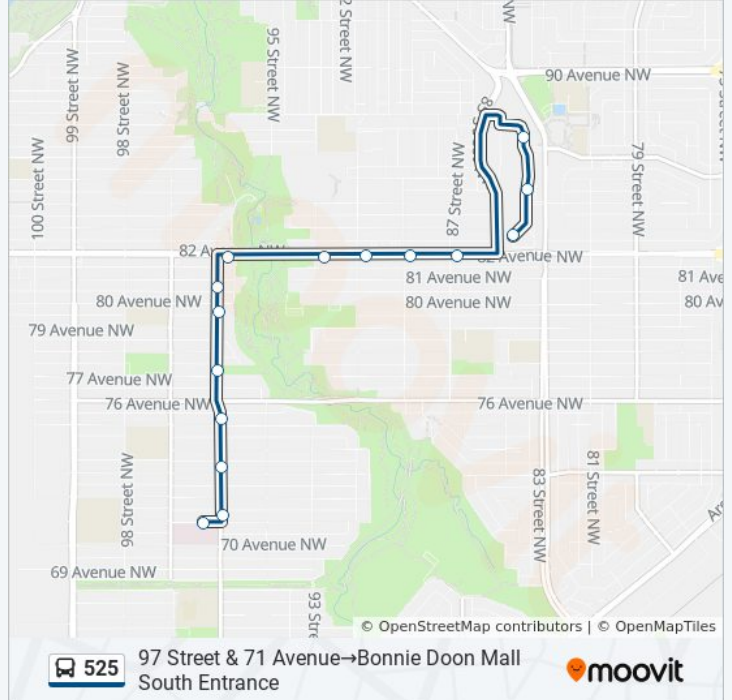

 525

97 Street & 71 Avenue→Bonnie Doon Mall South Entrance

[View In Website Mode](#)

The 525 bus line (97 Street & 71 Avenue→Bonnie Doon Mall South Entrance) has 2 routes. For regular weekdays, their operation hours are:

Direction: 97 Street & 71 Avenue→Bonnie Doon Mall South Entrance

15 stops

[VIEW LINE SCHEDULE](#)

97 Street & 71 Avenue
96 Street & 71 Avenue
96 Street & 73 Avenue
96 Street & 75 Avenue
96 Street & 78 Avenue
96 Street & 80 Avenue
96 Street & 81 Avenue
96 Street & 82 Avenue
93 Street & 82 Avenue
91 Street & 82 Avenue
89 Street & 82 Avenue
87 Street & 82 Avenue
Bonnie Doon North Entrance
Bonnie Doon Mall
Bonnie Doon Mall South Entrance

525 bus Time Schedule

97 Street & 71 Avenue→Bonnie Doon Mall South Entrance Route Timetable:

Sunday	11:10 AM - 4:10 PM
Monday	9:40 AM - 5:42 PM
Tuesday	9:40 AM - 5:42 PM
Wednesday	9:40 AM - 5:42 PM
Thursday	9:40 AM - 5:42 PM
Friday	9:40 AM - 5:42 PM
Saturday	11:11 AM - 5:11 PM

525 bus Info

Direction: 97 Street & 71 Avenue→Bonnie Doon Mall South Entrance

Stops: 15

Trip Duration: 12 min

Line Summary:

Direction: Bonnie Doon Mall South Entrance→97 Street & 71 Avenue

14 stops

[VIEW LINE SCHEDULE](#)