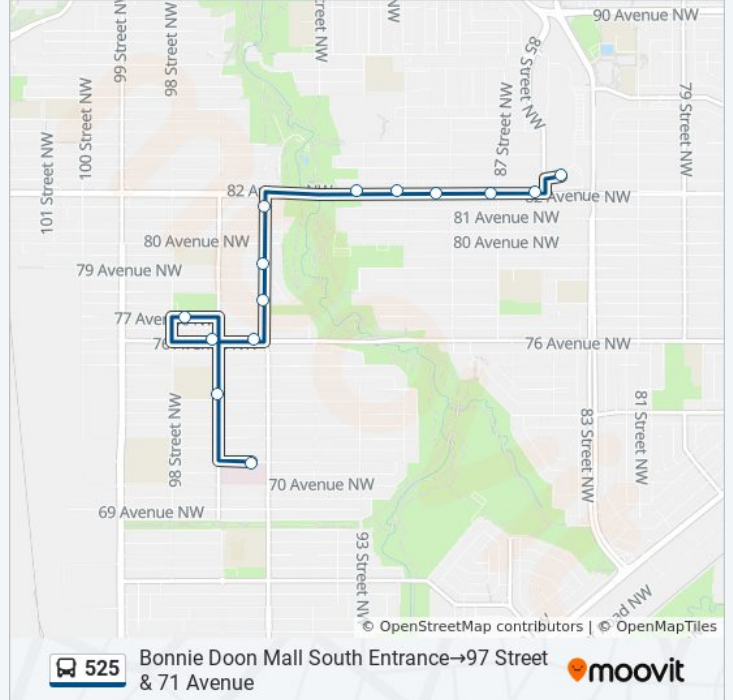

525 bus time schedules and route maps are available in an offline PDF at moovitapp.com. Use the [Moovit App](#) to see live bus times, train schedule or subway schedule, and step-by-step directions for all public transit in Edmonton.

[About Moovit](#) • [MaaS Solutions](#) • [Supported Countries](#) • [Mooviter Community](#)

© 2023 Moovit - All Rights Reserved

Check Live Arrival Times