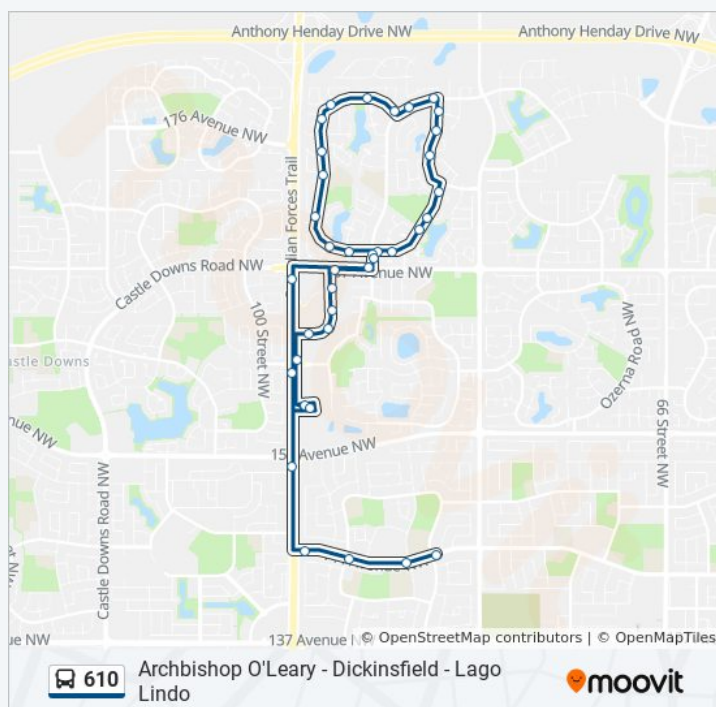

87 Street & 175 Avenue

87 Street & 177 Avenue

87 Street & 179 Avenue

87 Street & 180 Avenue

89 Street & 180 Avenue

91 Street & 179 Avenue

92 Street & 179 Avenue

94 Street & 179 Avenue

95 Street & 178a Avenue

95 Street & 176 Avenue

95 Street & 174 Avenue

95 Street & 171 Avenue

610 bus Time Schedule

Eaux Claires Transit Centre Bay D→87 Street & 144 Avenue Route Timetable:

Sunday	Not Operational
Monday	7:30 AM
Tuesday	7:30 AM
Wednesday	Not Operational
Thursday	7:30 AM
Friday	7:30 AM
Saturday	Not Operational

610 bus Info

Direction: Eaux Claires Transit Centre Bay D→87 Street & 144 Avenue

Stops: 37

Trip Duration: 36 min

Line Summary:

Lago Lindo Crescent & 168 Avenue

93 Street & 168 Avenue

91 Street & 168 Avenue

91 Street & 167 Avenue

97 Street & Castle Downs Road

97 Street & 160 Avenue

Eaux Claires Transit Centre Bay Q

97 Street & 153 Avenue

97 Street & 144 Avenue

94 Street & 144 Avenue

88a Street & 144 Avenue