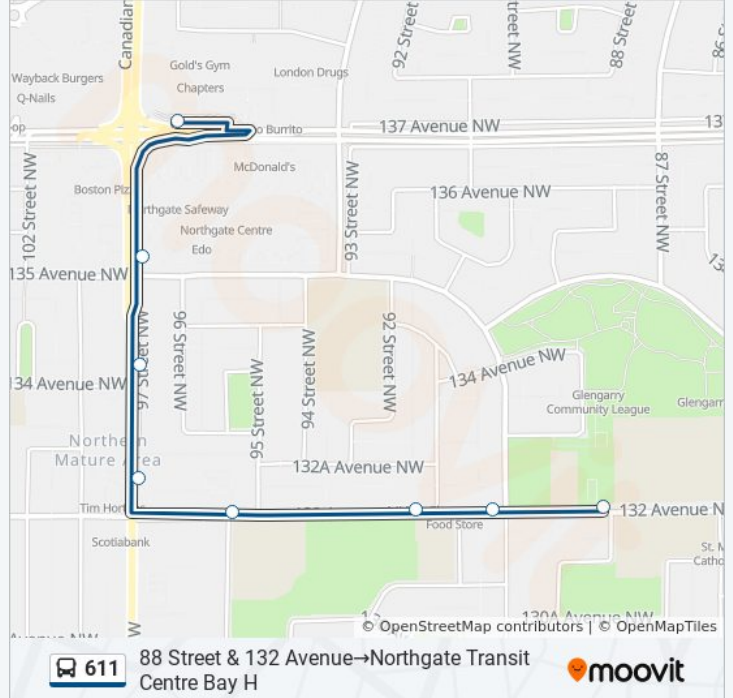

Direction: 88 Street & 132 Avenue→Northgate Transit Centre Bay H

8 stops

[VIEW LINE SCHEDULE](#)

88 Street & 132 Avenue

90 Street & 132 Avenue

91 Street & 132 Avenue

95 Street & 132 Avenue

97 Street & 132 Avenue

97 Street & 134 Avenue

97 Street & 135 Avenue

Northgate Transit Centre Bay H

611 bus Time Schedule

88 Street & 132 Avenue→Northgate Transit Centre Bay H Route Timetable:

Sunday	Not Operational
Monday	3:07 PM - 3:17 PM
Tuesday	3:07 PM - 3:17 PM
Wednesday	3:07 PM - 3:17 PM
Thursday	12:07 PM - 3:12 PM
Friday	3:07 PM - 3:17 PM
Saturday	Not Operational

611 bus Info

Direction: 88 Street & 132 Avenue→Northgate Transit Centre Bay H

Stops: 8

Trip Duration: 10 min

Line Summary:

Direction: Northgate Transit Centre Bay C→88 Street & 132 Avenue

8 stops

[VIEW LINE SCHEDULE](#)

- Northgate Transit Centre Bay C
- 97 Street & 135 Avenue
- 97 Street & 134 Avenue
- 95a Street & 132 Avenue Nearside
- 95 Street & 132 Avenue
- 91 Street & 132 Avenue
- 90 Street & 132 Avenue
- 88 Street & 132 Avenue