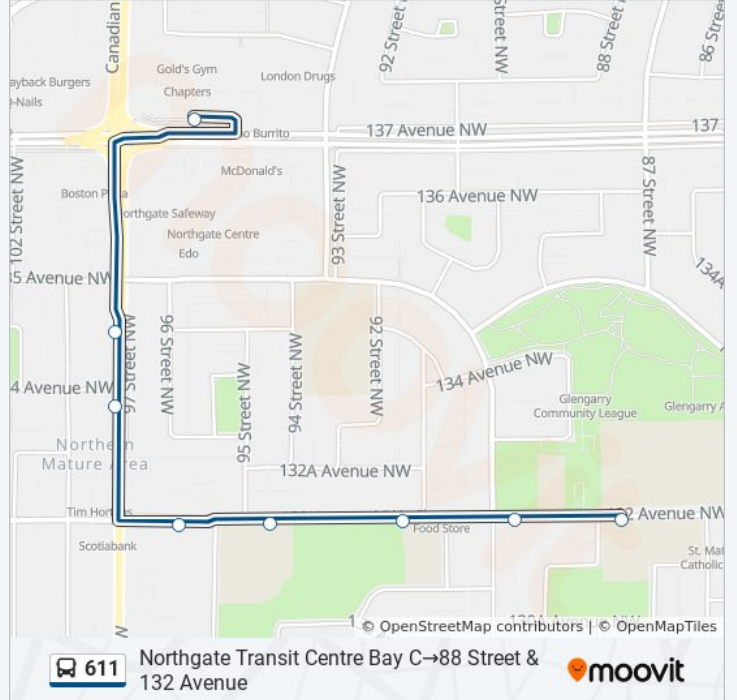

611 bus Info

Direction: 88 Street & 132 Avenue→Northgate Transit Centre Bay H

Stops: 8

Trip Duration: 10 min

Line Summary:

Direction: Northgate Transit Centre Bay C→88 Street & 132 Avenue

8 stops

[VIEW LINE SCHEDULE](#)

- Northgate Transit Centre Bay C
- 97 Street & 135 Avenue
- 97 Street & 134 Avenue
- 95a Street & 132 Avenue Nearside
- 95 Street & 132 Avenue
- 91 Street & 132 Avenue
- 90 Street & 132 Avenue
- 88 Street & 132 Avenue

611 bus Time Schedule

Northgate Transit Centre Bay C→88 Street & 132 Avenue Route Timetable:

Sunday	Not Operational
Monday	7:49 AM - 8:43 AM
Tuesday	7:49 AM - 8:43 AM
Wednesday	7:49 AM - 8:43 AM
Thursday	7:49 AM - 8:43 AM
Friday	7:49 AM - 8:43 AM
Saturday	Not Operational

611 bus Info

Direction: Northgate Transit Centre Bay C→88 Street & 132 Avenue

Stops: 8

Trip Duration: 7 min

Line Summary:

611 bus time schedules and route maps are available in an offline PDF at moovitapp.com. Use the [Moovit App](#) to see live bus times, train schedule or subway schedule, and step-by-step directions for all public transit in Edmonton.