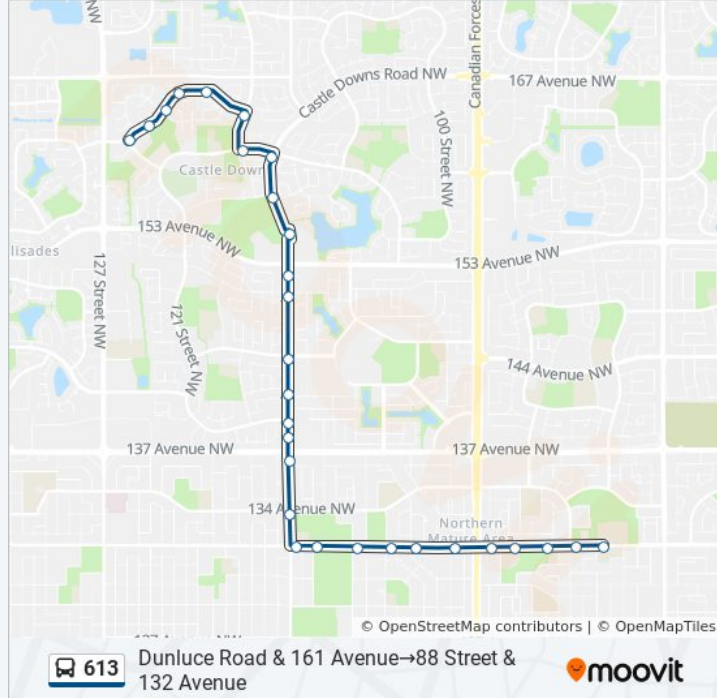

**Direction: 88 Street & 132 Avenue→Warwick Road S Ent & Dunluce Road**

26 stops

[VIEW LINE SCHEDULE](#)

- 88 Street & 132 Avenue
- 90 Street & 132 Avenue
- 91 Street & 132 Avenue
- 95 Street & 132 Avenue
- 97 Street & 132 Avenue
- 102 Street & 132 Avenue
- 105 Street & 132 Avenue
- 108 Street & 132 Avenue
- 112 Street & 132 Avenue
- 113a Street & 132 Avenue
- 113a Street & 134 Avenue
- 113a Street & 136 Avenue
- Castle Downs Road & 137 Avenue
- Castle Downs Road & 139 Avenue
- Castle Downs Road & 145 Avenue
- Castle Downs Road & Mccrae Avenue
- Castle Downs Transit Centre Bay K
- Castle Downs Road & 156 Avenue
- Castle Downs Road & 157 Avenue
- Castle Downs Road & 162 Avenue

**613 bus Info**

**Direction:** 88 Street & 132 Avenue→Warwick Road S Ent & Dunluce Road

**Stops:** 26

**Trip Duration:** 34 min

**Line Summary:**

115 Street & 162 Avenue

115 Street & Dunluce Road

120 Street & Dunluce Road

**613 bus Info**

**Direction:** Dunluce Road & 161 Avenue→88 Street & 132 Avenue

**Stops:** 29

**Trip Duration:** 37 min

**Line Summary:**

113a Street & 132 Avenue

112 Street & 132 Avenue

109 Street & 132 Avenue

107 Street & 132 Avenue

105 Street & 132 Avenue

102 Street & 132 Avenue

95a Street & 132 Avenue Nearside

95 Street & 132 Avenue

91 Street & 132 Avenue

90 Street & 132 Avenue

88 Street & 132 Avenue