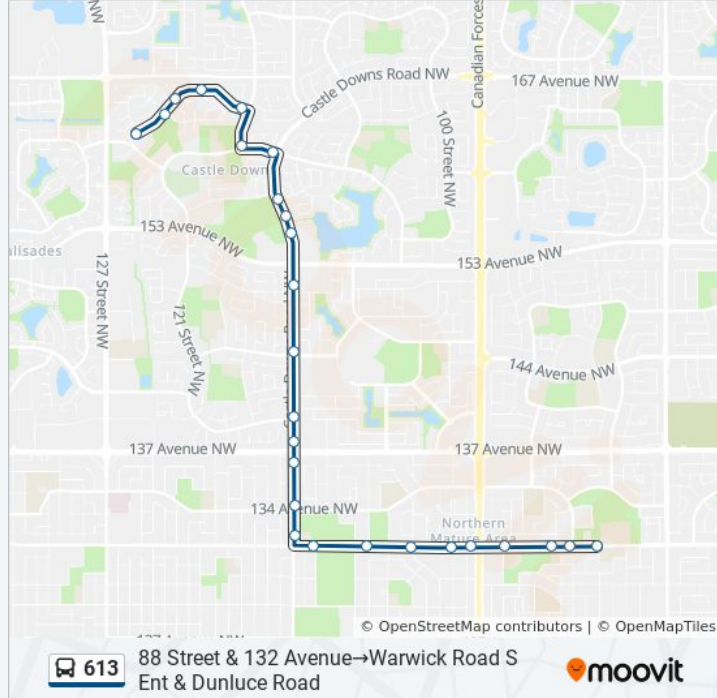

**Direction: 88 Street & 132 Avenue→Warwick Road S Ent & Dunluce Road**

26 stops

[VIEW LINE SCHEDULE](#)

- 88 Street & 132 Avenue
- 90 Street & 132 Avenue
- 91 Street & 132 Avenue
- 95 Street & 132 Avenue
- 97 Street & 132 Avenue
- 102 Street & 132 Avenue
- 105 Street & 132 Avenue
- 108 Street & 132 Avenue
- 112 Street & 132 Avenue
- 113a Street & 132 Avenue
- 113a Street & 134 Avenue
- 113a Street & 136 Avenue
- Castle Downs Road & 137 Avenue
- Castle Downs Road & 139 Avenue
- Castle Downs Road & 145 Avenue
- Castle Downs Road & Mccrae Avenue
- Castle Downs Transit Centre Bay K
- Castle Downs Road & 156 Avenue
- Castle Downs Road & 157 Avenue
- Castle Downs Road & 162 Avenue

**613 bus Info**

**Direction:** 88 Street & 132 Avenue→Warwick Road S Ent & Dunluce Road

**Stops:** 26

**Trip Duration:** 34 min

**Line Summary:**

115 Street & 162 Avenue

115 Street & Dunluce Road

120 Street & Dunluce Road

284 Dunluce Road

Dunluce Road & Warwick Road N Ent

Warwick Road S Ent & Dunluce Road

**Direction: Dunluce Road & 161 Avenue→88 Street & 132 Avenue**

29 stops

[VIEW LINE SCHEDULE](#)

Dunluce Road & 161 Avenue

**613 bus Info**

**Direction:** Dunluce Road & 161 Avenue→88 Street & 132 Avenue

**Stops:** 29

**Trip Duration:** 37 min

**Line Summary:**

113a Street & 132 Avenue

112 Street & 132 Avenue

109 Street & 132 Avenue