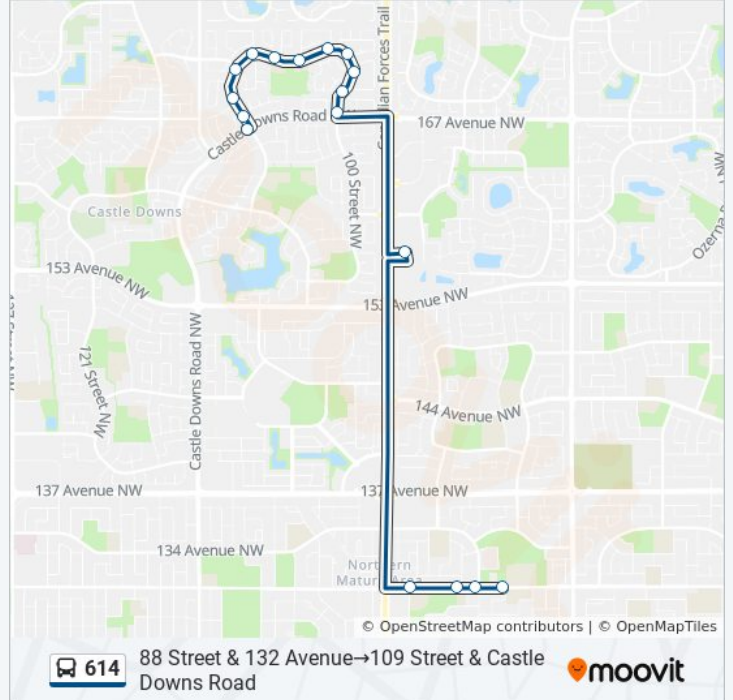

614 bus Info

Direction: 109 Street & Castle Downs Road→88 Street & 132 Avenue

Stops: 15

Trip Duration: 29 min

Line Summary:

Direction: 88 Street & 132 Avenue→109 Street & Castle Downs Road

17 stops

[VIEW LINE SCHEDULE](#)

- 88 Street & 132 Avenue
- 90 Street & 132 Avenue
- 91 Street & 132 Avenue
- 95 Street & 132 Avenue
- Eaux Claires Transit Centre Bay K
- 100 Street & Castle Downs Road
- 100 Street & 169 Avenue
- 100 Street & 171 Avenue
- 100 Street & 171a Avenue
- 102 Street & 172 Avenue
- 104 Street & 172 Avenue
- 106 Street & 172 Avenue
- 108 Street & 172 Avenue
- 109 Street & 171 Avenue
- 109 Street & 168a Avenue
- 109 Street & 168 Avenue
- 109 Street & Castle Downs Road

614 bus Time Schedule

88 Street & 132 Avenue→109 Street & Castle Downs Road Route Timetable:

Sunday	Not Operational
Monday	3:12 PM
Tuesday	3:12 PM
Wednesday	3:12 PM
Thursday	3:12 PM
Friday	3:12 PM
Saturday	Not Operational

614 bus Info

Direction: 88 Street & 132 Avenue→109 Street & Castle Downs Road

Stops: 17

Trip Duration: 25 min

Line Summary:

614 bus time schedules and route maps are available in an offline PDF at moovitapp.com. Use the [Moovit App](#) to see live bus times, train schedule or subway schedule, and step-by-step directions for all public transit in Edmonton.