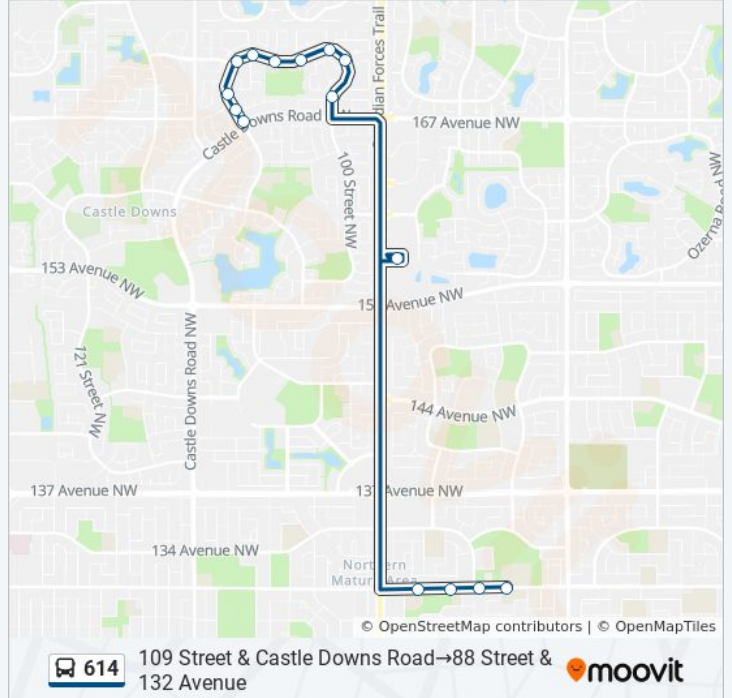

(1) 109 Street & Castle Downs Road→88 Street & 132 Avenue: 7:31 AM - 8:01 AM(2) 88 Street & 132 Avenue→109 Street & Castle Downs Road: 3:12 PM

Use the Moovit App to find the closest 614 bus station near you and find out when is the next 614 bus arriving.

Direction: 109 Street & Castle Downs Road→88 Street & 132 Avenue

15 stops

[VIEW LINE SCHEDULE](#)

- 109 Street & Castle Downs Road
- 109 Street & 168 Avenue
- 109 Street & 168a Avenue
- 109 Street & 171 Avenue
- 108 Street & 172 Avenue
- 106 Street & 172 Avenue
- 104 Street & 172 Avenue
- 102 Street & 172 Avenue
- 100 Street & 171a Avenue
- 100 Street & 169 Avenue
- Eaux Claires Transit Centre Bay Q
- 95 Street & 132 Avenue
- 91 Street & 132 Avenue
- 90 Street & 132 Avenue
- 88 Street & 132 Avenue

614 bus Info

Direction: 109 Street & Castle Downs Road→88 Street & 132 Avenue

Stops: 15

Trip Duration: 29 min

Line Summary:

Direction: 88 Street & 132 Avenue→109 Street & Castle Downs Road

17 stops

[VIEW LINE SCHEDULE](#)

- 88 Street & 132 Avenue
- 90 Street & 132 Avenue
- 91 Street & 132 Avenue
- 95 Street & 132 Avenue
- Eaux Claires Transit Centre Bay K
- 100 Street & Castle Downs Road
- 100 Street & 169 Avenue
- 100 Street & 171 Avenue
- 100 Street & 171a Avenue
- 102 Street & 172 Avenue
- 104 Street & 172 Avenue
- 106 Street & 172 Avenue
- 108 Street & 172 Avenue
- 109 Street & 171 Avenue
- 109 Street & 168a Avenue
- 109 Street & 168 Avenue
- 109 Street & Castle Downs Road