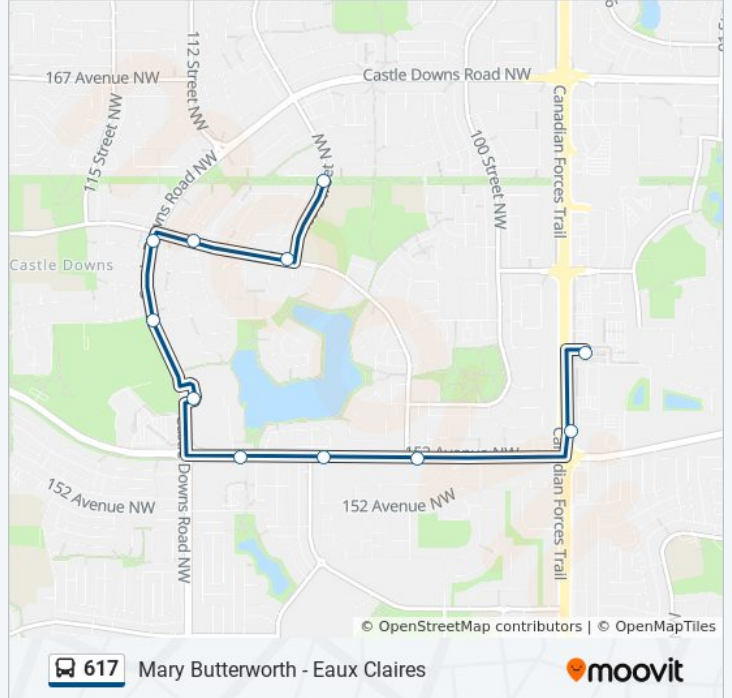

Use the Moovit App to find the closest 617 bus station near you and find out when is the next 617 bus arriving.

Direction: 109 Street & 164 Avenue→Eaux Claires Transit Centre Bay F

11 stops

[VIEW LINE SCHEDULE](#)

109 Street & 164 Avenue

109 Street & Beaumaris Road

112 Street & Beaumaris Road

Castle Downs Road & 162 Avenue

Castle Downs Road & 157 Avenue

Castle Downs Transit Centre Bay D

Veterans Way & 153 Avenue

Griesbach Road & 153 Avenue

Beaumaris Road & 153 Avenue

97 Street & 153 Avenue

Eaux Claires Transit Centre Bay F

617 bus Time Schedule

109 Street & 164 Avenue→Eaux Claires Transit Centre Bay F Route Timetable:

Sunday	Not Operational
Monday	15:13 - 15:18
Tuesday	15:13 - 15:18
Wednesday	15:13 - 15:18
Thursday	14:15
Friday	15:13 - 15:18
Saturday	Not Operational

617 bus Info

Direction: 109 Street & 164 Avenue→Eaux Claires Transit Centre Bay F

Stops: 11

Trip Duration: 15 min

Line Summary:

Direction: Eaux Claires Transit Centre Bay Q → 109 Street & 163 Avenue

11 stops