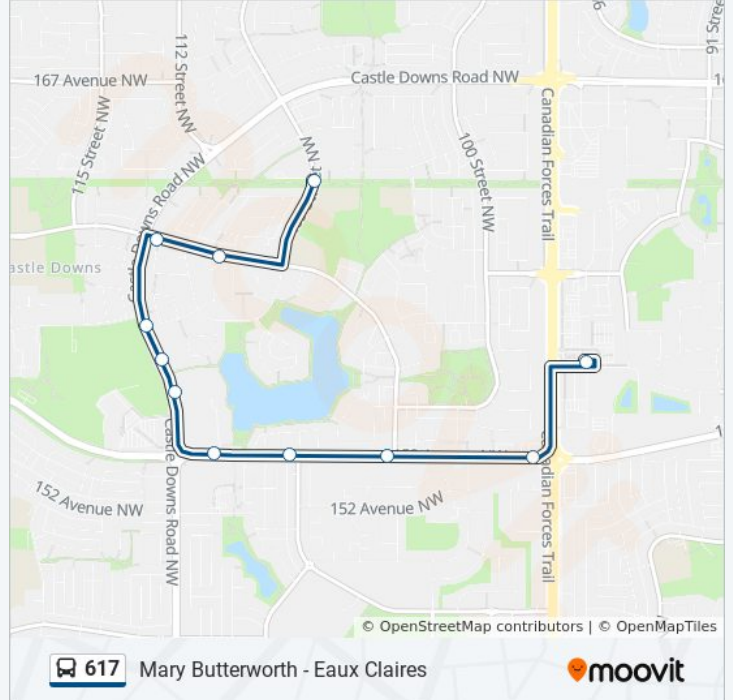

617 bus Info

Direction: 109 Street & 164 Avenue→Eaux Claires Transit Centre Bay F

Stops: 11

Trip Duration: 15 min

Line Summary:

Direction: Eaux Claires Transit Centre Bay Q → 109 Street & 163 Avenue

11 stops

[VIEW LINE SCHEDULE](#)

- Eaux Claires Transit Centre Bay Q
- 97 Street & 153 Avenue
- Beaumaris Road & 153 Avenue
- Griesbach Road & 153 Avenue
- Castle Downs Road & 153 Avenue
- Castle Downs Transit Centre Bay K
- Castle Downs Road & 156 Avenue
- Castle Downs Road & 157 Avenue
- Castle Downs Road & Beaumaris Road
- 112 Street & Beaumaris Road
- 109 Street & 163 Avenue

617 bus Time Schedule

Eaux Claires Transit Centre Bay Q → 109 Street & 163 Avenue Route Timetable:

Sunday	Not Operational
Monday	08:14
Tuesday	08:14
Wednesday	08:14
Thursday	08:14
Friday	08:14
Saturday	Not Operational

617 bus Info

Direction: Eaux Claires Transit Centre Bay Q → 109 Street & 163 Avenue

Stops: 11

Trip Duration: 11 min

Line Summary:

617 bus time schedules and route maps are available in an offline PDF at moovitapp.com. Use the [Moovit App](#) to see live bus times, train schedule or subway schedule, and step-by-step directions for all public transit in Edmonton.