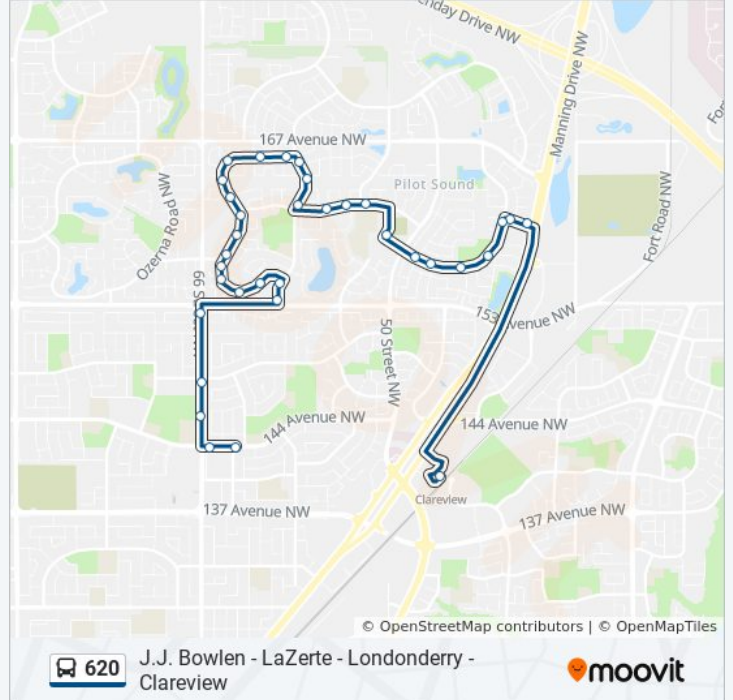

54 Street & 159 Avenue

50 Street & Brintnell Boulevard

47 Street & Brintnell Boulevard

45 Street & Brintnell Boulevard

Brintnell Boulevard & 157a Avenue

Brintnell Boulevard & 159 Avenue

Brintnell Boulevard & 160 Avenue

38 Street & 160 Avenue

West Clareview Transit Centre Bay J

Direction: West Clareview Transit Centre Bay J → 63 Street & 144 Avenue

34 stops

[VIEW LINE SCHEDULE](#)

West Clareview Transit Centre Bay J

Manning Drive & 160 Avenue

38 Street & 160 Avenue

Brintnell Boulevard & 160 Avenue

Brintnell Boulevard & 157a Avenue

45 Street & Brintnell Boulevard

47 Street & Brintnell Boulevard

48 Street & Brintnell Boulevard

54 Street & 159 Avenue

620 bus Info

Direction: West Clareview Transit Centre Bay J → 63 Street & 144 Avenue

Stops: 34

Trip Duration: 33 min

Line Summary:

61 Street & 165 Avenue
63 Street & 165 Avenue
64 Street & 164 Avenue
64 Street & 162b Avenue
64 Street & 162 Avenue
64 Street & 160 Avenue
64 Street & 158 Avenue
64 Street & 158 Avenue
64 Street & 157 Avenue
63 Street & 156 Avenue
60 Street & 156 Avenue
59a Street & 156 Avenue
59a Street & 153 Avenue
66 Street & 153 Avenue
66 Street & 149 Avenue
66 Street & 146 Avenue
66 Street & 144 Avenue
63 Street & 144 Avenue