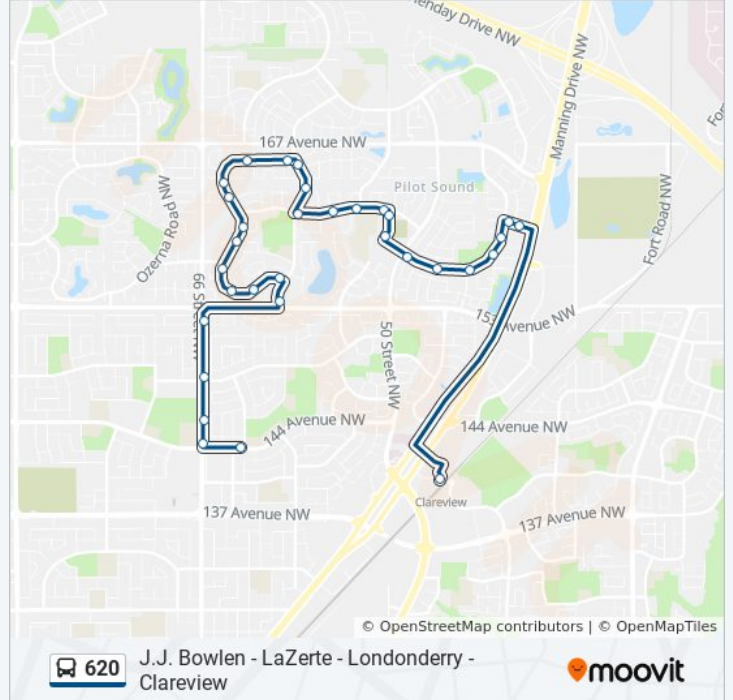

620 bus Info

Direction: 62 Street & 144 Avenue→West Clareview Transit Centre Bay J

Stops: 32

Trip Duration: 30 min

Line Summary:

Hollick Kenyon Road & 162 Avenue

54a Street & 162 Avenue

54 Street & 162 Avenue

54 Street & 159 Avenue

50 Street & Brintnell Boulevard

47 Street & Brintnell Boulevard

45 Street & Brintnell Boulevard

Brintnell Boulevard & 157a Avenue

Brintnell Boulevard & 159 Avenue

Brintnell Boulevard & 160 Avenue

38 Street & 160 Avenue

West Clareview Transit Centre Bay J

Direction: West Clareview Transit Centre Bay J → 63 Street & 144 Avenue

34 stops

[VIEW LINE SCHEDULE](#)

West Clareview Transit Centre Bay J

Manning Drive & 160 Avenue

38 Street & 160 Avenue

Brintnell Boulevard & 160 Avenue

Brintnell Boulevard & 157a Avenue

45 Street & Brintnell Boulevard

47 Street & Brintnell Boulevard

48 Street & Brintnell Boulevard

54 Street & 159 Avenue