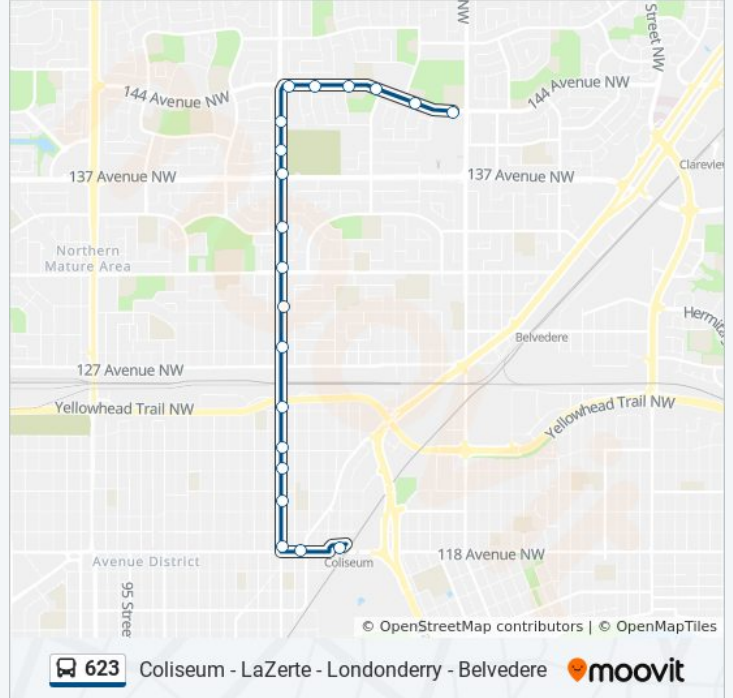

Use the Moovit App to find the closest 623 bus station near you and find out when is the next 623 bus arriving.

Direction: 66 Street & 144 Avenue→Coliseum Transit Centre Bay C

20 stops

[VIEW LINE SCHEDULE](#)

623 bus Info

Direction: Belvedere Transit Centre Bay A→69 Street & 144 Avenue

Stops: 10

Trip Duration: 8 min

Line Summary:

Direction: Coliseum Transit Centre Bay C → 69 Street & 144 Avenue

20 stops

[VIEW LINE SCHEDULE](#)

623 bus Info

Direction: Coliseum Transit Centre Bay C → 69 Street & 144 Avenue

Stops: 20

Trip Duration: 16 min

Line Summary:

71 Street & 144 Avenue

69 Street & 144 Avenue

623 bus time schedules and route maps are available in an offline PDF at moovitapp.com. Use the [Moovit App](#) to see live bus times, train schedule or subway schedule, and step-by-step directions for all public transit in Edmonton.