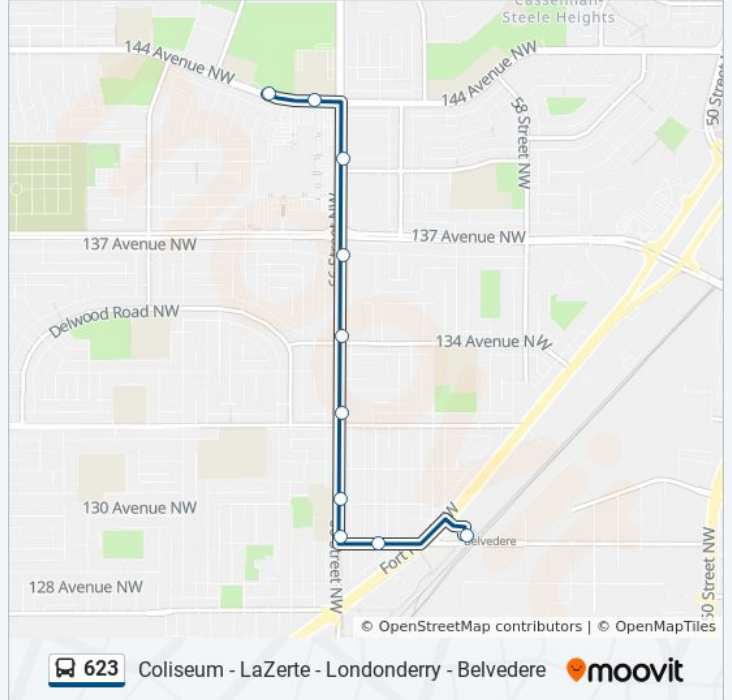

623 bus Info

Direction: 71 Street & 144 Avenue→Belvedere Transit Centre Bay I

Stops: 11

Trip Duration: 11 min

Line Summary:

Direction: Belvedere Transit Centre Bay A→69 Street & 144 Avenue

10 stops

[VIEW LINE SCHEDULE](#)

Belvedere Transit Centre Bay A

64 Street & 129 Avenue

66 Street & 129 Avenue

66 Street & 130 Avenue

66 Street & 132 Avenue

66 Street & 134 Avenue

66 Street & 137 Avenue

66 Street & 140 Avenue

66 Street & 144 Avenue

69 Street & 144 Avenue

623 bus Time Schedule

Belvedere Transit Centre Bay A→69 Street & 144 Avenue Route Timetable:

Sunday	Not Operational
Monday	8:32 AM - 8:42 AM
Tuesday	8:32 AM - 8:42 AM
Wednesday	8:32 AM - 8:42 AM
Thursday	8:32 AM - 8:42 AM
Friday	8:32 AM - 8:42 AM
Saturday	Not Operational

623 bus Info

Direction: Belvedere Transit Centre Bay A→69 Street & 144 Avenue

Stops: 10

Trip Duration: 8 min

Line Summary:

Direction: Coliseum Transit Centre Bay C → 69 Street & 144 Avenue

20 stops

[VIEW LINE SCHEDULE](#)