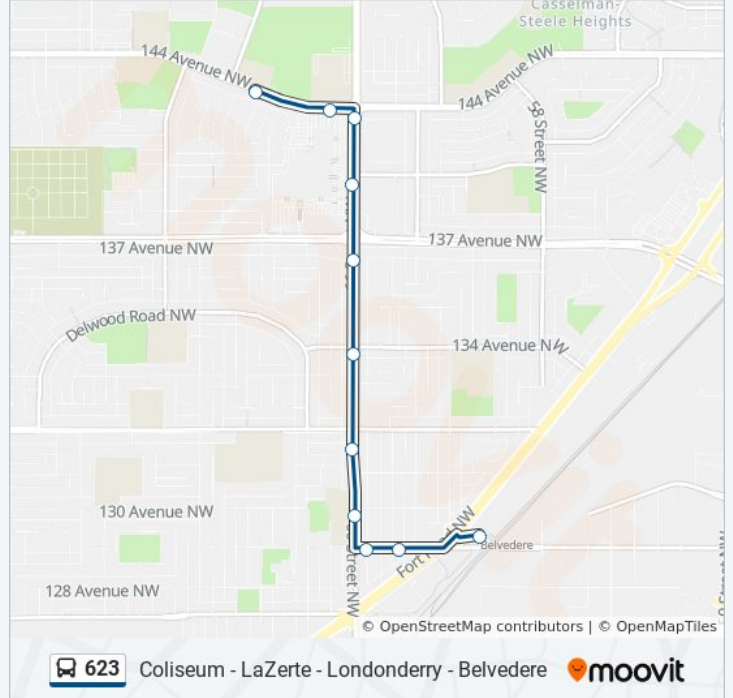

- 71 Street & 144 Avenue
- 69 Street & 144 Avenue
- 66 Street & 144 Avenue
- 66 Street & 140 Avenue
- 66 Street & 137 Avenue
- 66 Street & Delwood Road
- 66 Street & 132 Avenue
- 66 Street & 130 Avenue
- 66 Street & 129 Avenue
- 64 Street & 129 Avenue
- Belvedere Transit Centre Bay I

623 bus Time Schedule

71 Street & 144 Avenue→Belvedere Transit Centre Bay I Route Timetable:

Sunday	Not Operational
Monday	3:02 PM - 3:42 PM
Tuesday	3:02 PM - 3:42 PM
Wednesday	3:02 PM - 3:42 PM
Thursday	3:02 PM - 3:42 PM
Friday	3:02 PM - 3:42 PM
Saturday	Not Operational

623 bus Info

Direction: 71 Street & 144 Avenue→Belvedere Transit Centre Bay I

Stops: 11

Trip Duration: 11 min

Line Summary:

Direction: Belvedere Transit Centre Bay A→69 Street & 144 Avenue

10 stops

[VIEW LINE SCHEDULE](#)

Belvedere Transit Centre Bay A

64 Street & 129 Avenue

66 Street & 129 Avenue

66 Street & 130 Avenue

66 Street & 132 Avenue

66 Street & 134 Avenue

66 Street & 137 Avenue

66 Street & 140 Avenue