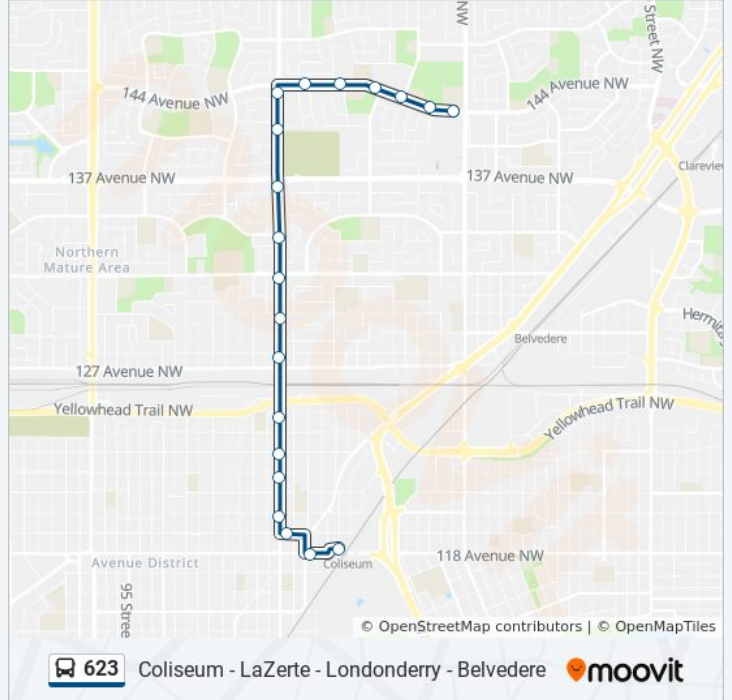

Use the Moovit App to find the closest 623 bus station near you and find out when is the next 623 bus arriving.

Direction: 66 Street & 144 Avenue→Coliseum Transit Centre Bay C

20 stops

[VIEW LINE SCHEDULE](#)

- 66 Street & 144 Avenue
- 69 Street & 144 Avenue
- 72 Street & 144 Avenue
- 74 Street & 144 Avenue
- 76 Street & 144 Avenue
- 79 Street & 144 Avenue
- 82 Street & 144 Avenue
- 82 Street & 141 Avenue
- 82 Street & 137 Avenue
- 82 Street & 134 Avenue
- 82 Street & 132 Avenue
- 82 Street & 130 Avenue
- 82 Street & 128 Avenue
- 82 Street & 125 Avenue
- 82 Street & 123 Avenue
- 82 Street & 122 Avenue
- 82 Street & 120 Avenue
- 82 Street & 119 Avenue
- 80 Street & 118 Avenue

623 bus Info

Direction: 66 Street & 144 Avenue→Coliseum Transit Centre Bay C

Stops: 20

Trip Duration: 21 min

Line Summary:

**Direction: 71 Street & 144 Avenue→Belvedere
Transit Centre Bay I**

11 stops

[VIEW LINE SCHEDULE](#)

- 71 Street & 144 Avenue
- 69 Street & 144 Avenue
- 66 Street & 144 Avenue
- 66 Street & 140 Avenue
- 66 Street & 137 Avenue
- 66 Street & Delwood Road
- 66 Street & 132 Avenue
- 66 Street & 130 Avenue
- 66 Street & 129 Avenue
- 64 Street & 129 Avenue
- Belvedere Transit Centre Bay I