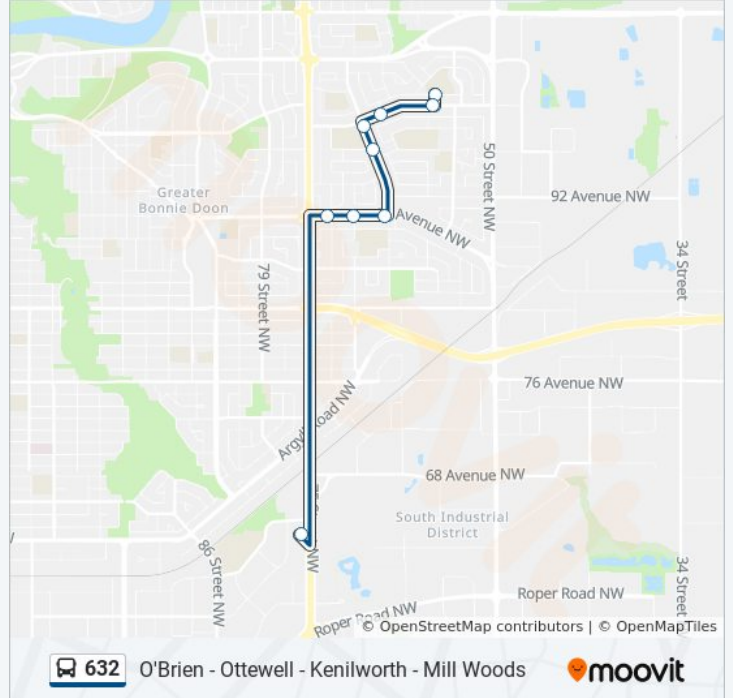

61 Street & 95 Avenue  
61 Street & 94b Avenue  
68 Street & 94b Avenue  
Ottewell Road & 94b Avenue  
Ottewell Road & 94 Avenue  
Ottewell Road & 90 Avenue  
71 Street & 90 Avenue  
73 Street & 90 Avenue  
Davies Transit Centre Bay A

### 632 bus Info

**Direction:** 61 Street & 95 Avenue→Davies Transit Centre Bay A

**Stops:** 9

**Trip Duration:** 22 min

**Line Summary:**

**Direction: Davies Transit Centre Bay A→61 Street & 95 Avenue**

8 stops

[VIEW LINE SCHEDULE](#)

- Davies Transit Centre Bay A
- 73 Street & 90 Avenue
- 71 Street & 90 Avenue
- Ottewell Road & 93a Avenue
- Ottewell Road & 94b Avenue
- 68 Street & 94b Avenue
- 61 Street & 94b Avenue
- 61 Street & 95 Avenue

**632 bus Info**

**Direction:** Davies Transit Centre Bay A→61 Street & 95 Avenue

**Stops:** 8

**Trip Duration:** 17 min

**Line Summary:**

**Direction: Ottewell Road & 94 Avenue→Davies Transit Centre Bay A**