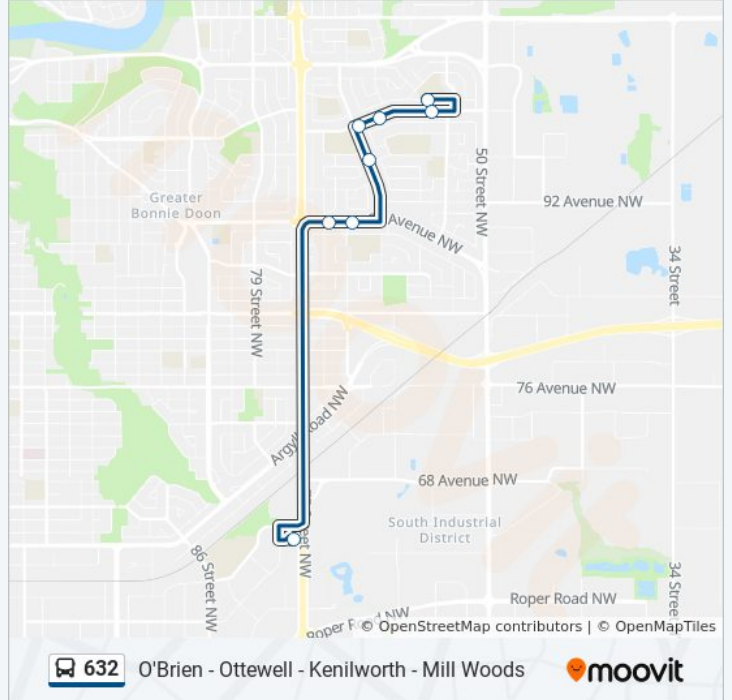

### 632 bus Info

**Direction:** 61 Street & 95 Avenue→Davies Transit Centre Bay A

**Stops:** 9

**Trip Duration:** 22 min

**Line Summary:**

**Direction: Davies Transit Centre Bay A→61 Street & 95 Avenue**

8 stops

[VIEW LINE SCHEDULE](#)

- Davies Transit Centre Bay A
- 73 Street & 90 Avenue
- 71 Street & 90 Avenue
- Ottewell Road & 93a Avenue
- Ottewell Road & 94b Avenue
- 68 Street & 94b Avenue
- 61 Street & 94b Avenue
- 61 Street & 95 Avenue

**632 bus Info**

**Direction:** Davies Transit Centre Bay A→61 Street & 95 Avenue

**Stops:** 8

**Trip Duration:** 17 min

**Line Summary:**

**Direction: Ottewell Road & 94 Avenue→Davies Transit Centre Bay A**

5 stops

[VIEW LINE SCHEDULE](#)

- Ottewell Road & 94 Avenue
- Ottewell Road & 90 Avenue
- 71 Street & 90 Avenue
- 73 Street & 90 Avenue
- Davies Transit Centre Bay A

**632 bus Time Schedule**

Ottewell Road & 94 Avenue→Davies Transit Centre Bay A Route Timetable: