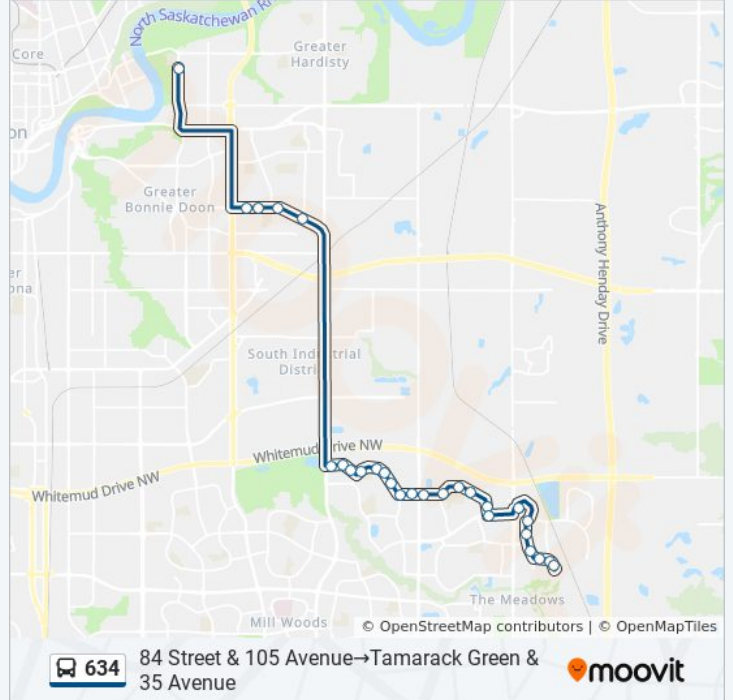

**634 bus Info**

**Direction:** 84 Street & 105 Avenue→Tamarack Green & 35 Avenue

**Stops:** 27

**Trip Duration:** 41 min

**Line Summary:**

Meadows Transit Centre Bay D  
 Tamarack Road & Maple Road  
 Tamarack Road & 37c Avenue  
 Tamarack Road & 36a Avenue  
 14 Street & Tamarack Green  
 12 Street & Tamarack Green  
 Tamarack Green & 35 Avenue

**Direction: Tamarack Green & 35 Avenue→84 Street & 105 Avenue**

44 stops

[VIEW LINE SCHEDULE](#)

Tamarack Green & 35 Avenue  
 12 Street & Tamarack Green  
 Tamarack Road & Tamarack Green  
 Tamarack Road & 37a Avenue  
 Tamarack Road & 37c Avenue  
 Tamarack Way & Maple Road  
 Meadows Transit Centre Bay H  
 17 Street & Tamarack Way  
 17 Street & 38 Avenue  
 17 Street & 38 Avenue  
 21 Street & 38 Avenue  
 21 Street & 43a Avenue  
 24 Street & 43a Avenue  
 27 Street & 43a Avenue  
 28 Street & 43a Avenue  
 29 Street & 43a Avenue  
 30 Street & 43 Avenue  
 33 Street & 43 Avenue

**634 bus Info**

**Direction:** Tamarack Green & 35 Avenue→84 Street & 105 Avenue

**Stops:** 44

**Trip Duration:** 43 min

**Line Summary:**

34 Street & 43 Avenue

Kirkwood Way & 43 Avenue

38 Street & 43 Avenue

50 Street & Jamha Road

50 Street & 90 Avenue

58 Street & 90 Avenue

58 Street & 90 Avenue

Ottewell Road & 90 Avenue

71 Street & 90 Avenue

73 Street & 90 Avenue

79 Street & 98 Avenue