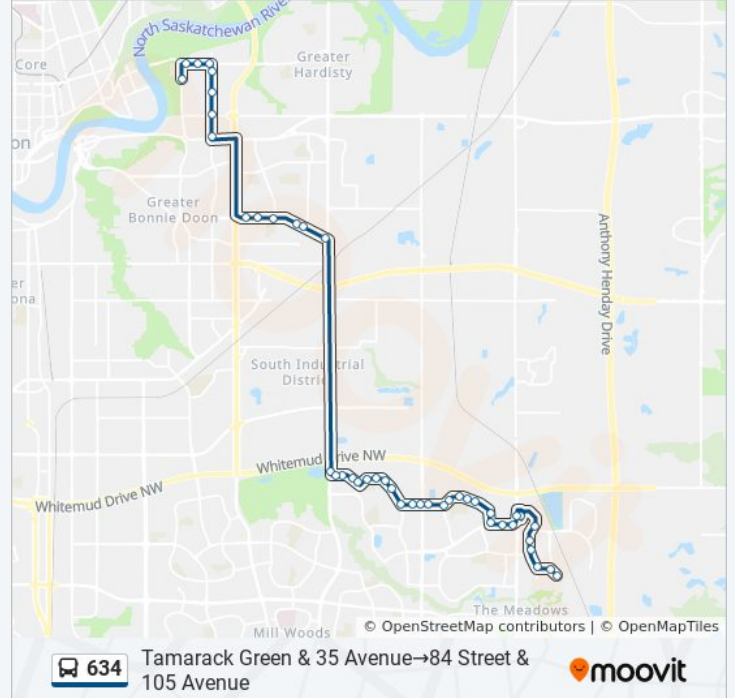

38 Street & Kirkwood Avenue

Jackson Road & Jellett Way

Jefferson Road & Jackson Road

Joyce Road & Jackson Road

Jackson Road & Jamha Road

Jefferys Crescent & Jamha Road

Jarvis Crescent E & Jamha Road

Jarvis Crescent W & Jamha Road

50 Street & Jamha Road

50 Street & 90 Avenue

58 Street & 90 Avenue

58 Street & 90 Avenue

Ottewell Road & 90 Avenue

71 Street & 90 Avenue

73 Street & 90 Avenue

79 Street & 98 Avenue

79 Street & 101 Avenue

79 Street & 103 Avenue

79 Street & 105 Avenue

79 Street & 106 Avenue

81 Street & 106 Avenue

83 Street & 106 Avenue

84 Street & 105 Avenue

634 bus time schedules and route maps are available in an offline PDF at [moovitapp.com](https://moovitapp.com). Use the [Moovit App](#) to see live bus times, train schedule or subway schedule, and step-by-step directions for all public transit in Edmonton.