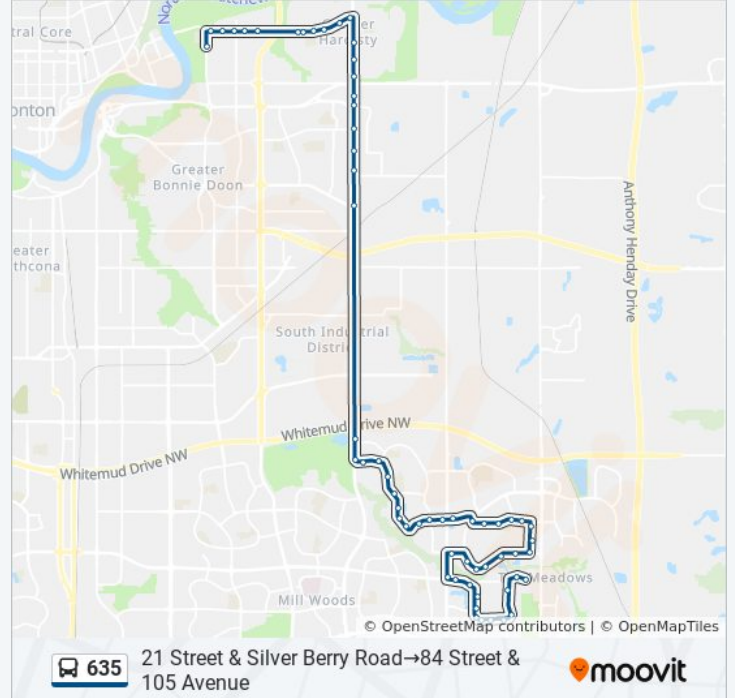

635 bus Info

Direction: 21 Street & Silver Berry Road→84 Street & 105 Avenue

Stops: 61

Trip Duration: 50 min

Line Summary:

19 Street & 35 Avenue

19 Street & 37 Avenue

21 Street & 37a Avenue

50 Street & Jamha Road

50 Street & 90 Avenue

50 Street & 92 Avenue

50 Street & 93 Avenue

50 Street & 94b Avenue

50 Street & 98 Avenue

50 Street & 101 Avenue

50 Street & 101a Avenue

50 Street & 103 Avenue

50 Street & 104a Avenue

50 Street & 106 Avenue

St Gabriel School Road & 106 Avenue

59 Street & 106 Avenue

62 Street & 106 Avenue

65 Street & 106 Avenue
67 Street & 106 Avenue
75 Street & 106 Avenue
77 Street & 106 Avenue
79 Street & 106 Avenue
81 Street & 106 Avenue
83 Street & 106 Avenue
84 Street & 105 Avenue

Direction: 84 Street & 105 Avenue→20 Street & Silver Berry Road

56 stops

[VIEW LINE SCHEDULE](#)

84 Street & 105 Avenue
79 Street & 101 Avenue
77 Street & 101 Avenue
75 Street & 101 Avenue
73 Street & 101 Avenue
71 Street & 101 Avenue
67 Street & 101 Avenue
63 Street & 101 Avenue
57 Street & 101 Avenue
50 Street & 101 Avenue
50 Street & 98 Avenue
50 Street & 98 Avenue
50 Street & 94b Avenue
50 Street & 93 Avenue
50 Street & 92 Avenue
50 Street & 90 Avenue
50 Street & Whitemud Drive
49 Street & 44 Avenue
Jackson Road & 44 Avenue
44 Street & 43 Avenue