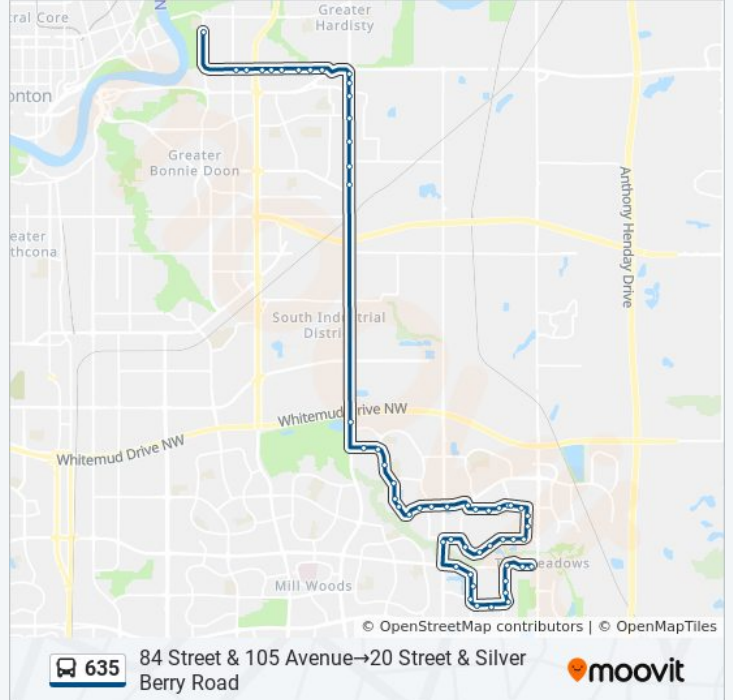

635 bus Info

Direction: 21 Street & Silver Berry Road→84 Street & 105 Avenue

Stops: 61

Trip Duration: 50 min

Line Summary:

19 Street & 35 Avenue

19 Street & 37 Avenue

21 Street & 37a Avenue

Direction: 84 Street & 105 Avenue→20 Street & Silver Berry Road

56 stops

[VIEW LINE SCHEDULE](#)

84 Street & 105 Avenue
79 Street & 101 Avenue
77 Street & 101 Avenue
75 Street & 101 Avenue
73 Street & 101 Avenue
71 Street & 101 Avenue
67 Street & 101 Avenue
63 Street & 101 Avenue
57 Street & 101 Avenue
50 Street & 101 Avenue
50 Street & 98 Avenue
50 Street & 98 Avenue
50 Street & 94b Avenue
50 Street & 93 Avenue
50 Street & 92 Avenue
50 Street & 90 Avenue
50 Street & Whitemud Drive
49 Street & 44 Avenue
Jackson Road & 44 Avenue
44 Street & 43 Avenue

635 bus Info

Direction: 84 Street & 105 Avenue→20 Street & Silver Berry Road

Stops: 56

Trip Duration: 53 min

Line Summary:

- 44 Street & 41 Avenue
- 44 Street & Kulawy Gate
- 44 Street & 39 Avenue
- 44 Street & 38 Avenue
- 41 Street & 38 Avenue
- Kaasa Road & 38 Avenue
- 34 Street & 38 Avenue
- 31 Street & 38 Avenue
- 30 Street & 37a Avenue
- 28 Street & 37a Avenue
- 24 Street & 37a Avenue
- 23 Street & 37a Avenue
- 23 Street & 37a Avenue
- 21 Street & 37a Avenue
- 19 Street & 37 Avenue
- 19 Street & 35a Avenue
- 19 Street & 34 Avenue
- 21 Street & 34 Avenue
- 23 Street & 34 Avenue
- 25 Street & 34 Avenue
- 31a Street & 34 Avenue
- 31a Street & 34a Avenue
- 34 Street & 35a Avenue
- 34 Street & Kaufman Way
- 33a Street & Silver Berry Road
- Silver Berry Road & 32 Avenue
- Silver Berry Road & 30 Avenue
- Silver Berry Road & 28a Avenue
- 32 Street & Silver Berry Road
- 24 Street & Silver Berry Road
- Silver Berry Road & 28 Avenue
- Silver Berry Road & 28b Avenue
- Silver Berry Road E & 30 Avenue