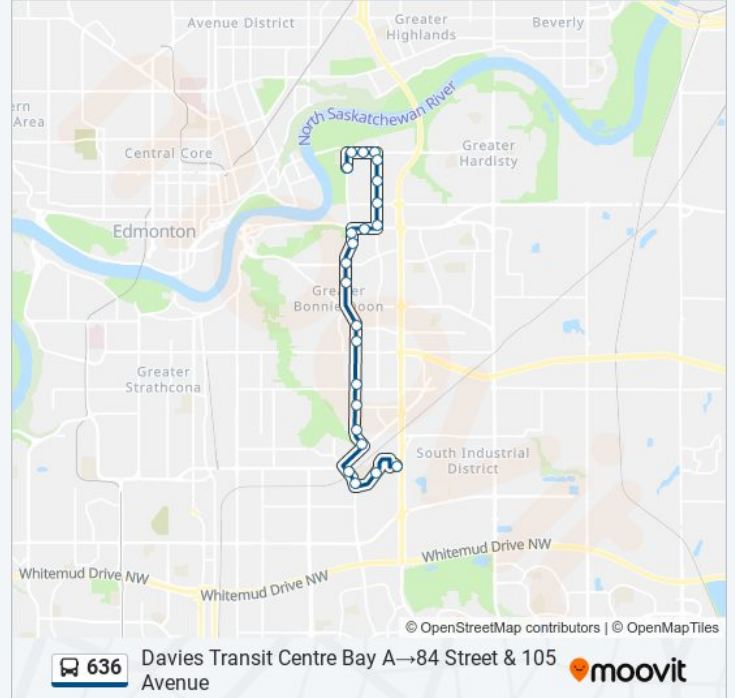

79 Street & 105 Avenue

79 Street & 106 Avenue

81 Street & 106 Avenue

83 Street & 106 Avenue

84 Street & 105 Avenue

636 bus time schedules and route maps are available in an offline PDF at moovitapp.com. Use the Moovit App to see live bus times, train schedule or subway schedule, and step-by-step directions for all public transit in Edmonton.

© 2024 Moovit - All Rights Reserved