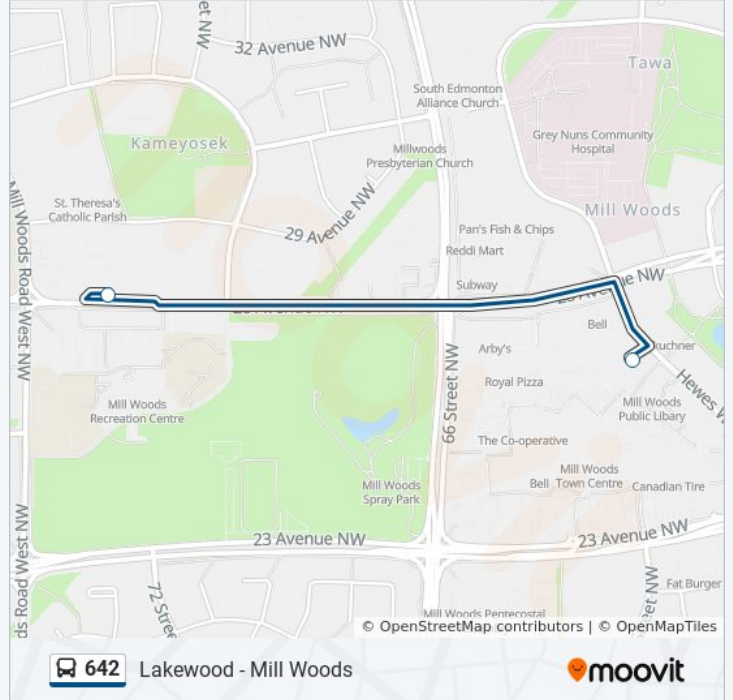

Use the Moovit App to find the closest 642 bus station near you and find out when is the next 642 bus arriving.

Direction: Lakewood 3002→Mill Woods Transit Centre Bay Q

2 stops

[VIEW LINE SCHEDULE](#)

Lakewood 3002

642 bus Info

Direction: Lakewood 3002→Mill Woods Transit Centre Bay Q

Stops: 2

Trip Duration: 8 min

Line Summary:

Direction: Mill Woods Transit Centre Bay Q → Lakewood 3002

2 stops

[VIEW LINE SCHEDULE](#)

Mill Woods Transit Centre Bay Q

Lakewood 3002

642 bus Time Schedule

Mill Woods Transit Centre Bay Q → Lakewood 3002
Route Timetable:

Sunday	Not Operational
Monday	7:44 AM - 8:54 AM
Tuesday	7:44 AM - 8:54 AM
Wednesday	7:44 AM - 8:54 AM
Thursday	7:44 AM - 8:54 AM
Friday	7:44 AM - 10:04 AM
Saturday	Not Operational

642 bus Info

Direction: Mill Woods Transit Centre Bay Q → Lakewood 3002

Stops: 2

Trip Duration: 6 min

Line Summary:

642 bus time schedules and route maps are available in an offline PDF at moovitapp.com. Use the [Moovit App](#) to see live bus times, train schedule or subway schedule, and step-by-step directions for all public transit in Edmonton.