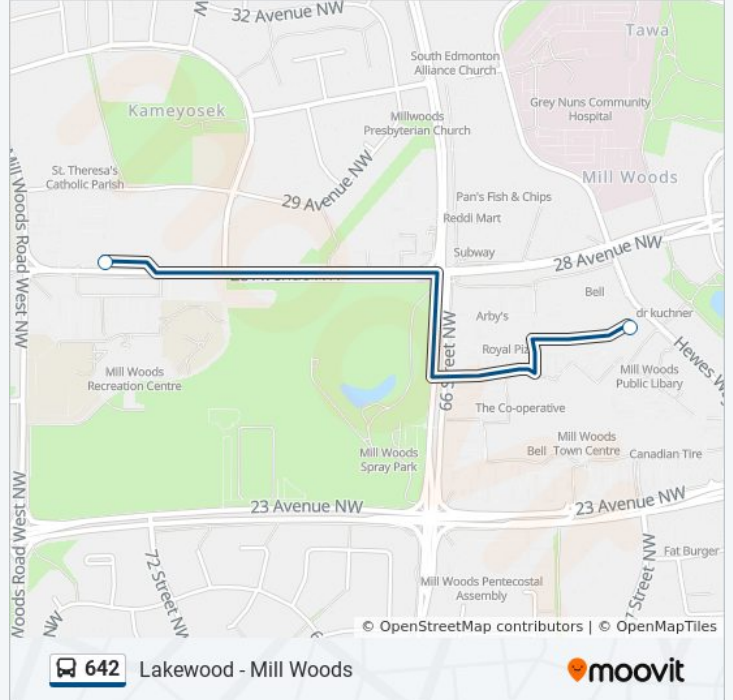

Use the Moovit App to find the closest 642 bus station near you and find out when is the next 642 bus arriving.

Direction: Lakewood 3002→Mill Woods Transit Centre Bay Q

2 stops

[VIEW LINE SCHEDULE](#)

Lakewood 3002

Mill Woods Transit Centre Bay Q

642 bus Time Schedule

Lakewood 3002→Mill Woods Transit Centre Bay Q
Route Timetable:

Sunday	Not Operational
Monday	2:57 PM - 3:31 PM
Tuesday	2:57 PM - 3:31 PM
Wednesday	2:57 PM - 3:31 PM
Thursday	12:15 PM - 3:31 PM
Friday	2:57 PM - 3:31 PM
Saturday	Not Operational

642 bus Info

Direction: Lakewood 3002→Mill Woods Transit Centre Bay Q

Stops: 2

Trip Duration: 8 min

Line Summary:

Direction: Mill Woods Transit Centre Bay Q → Lakewood 3002

2 stops

[VIEW LINE SCHEDULE](#)

642 bus Info

Direction: Mill Woods Transit Centre Bay Q → Lakewood 3002

Stops: 2

Trip Duration: 6 min

Line Summary:

642 bus time schedules and route maps are available in an offline PDF at moovitapp.com. Use the [Moovit App](#) to see live bus times, train schedule or subway schedule, and step-by-step directions for all public transit in Edmonton.