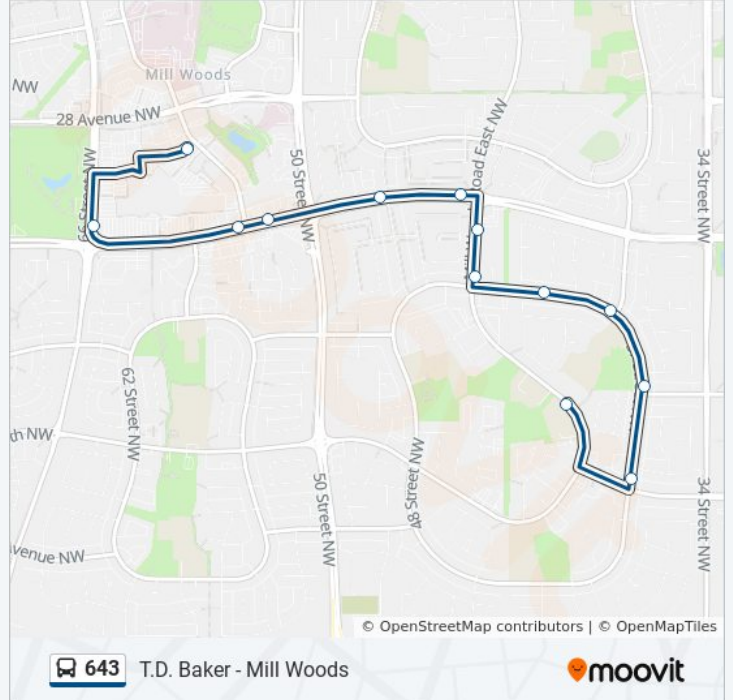

- Mill Woods Road E & 17 Avenue
- 37 Street & 16a Avenue
- 37 Street & 18 Avenue
- 38 Street & 20 Avenue
- 41 Street & 20 Avenue
- Mill Woods Road E & 20 Avenue
- Mill Woods Road E & 21 Avenue
- Mill Woods Road E & 23 Avenue
- 47 Street & 23 Avenue
- 50 Street & 23 Avenue
- Hewes Way & 23 Avenue
- 66 Street & 23 Avenue
- Mill Woods Transit Centre Bay Q

643 bus Time Schedule

Mill Woods Road E & 17 Avenue→Mill Woods Transit Centre Bay Q Route Timetable:

Sunday	Not Operational
Monday	3:22 PM
Tuesday	3:22 PM
Wednesday	3:22 PM
Thursday	3:22 PM
Friday	3:22 PM
Saturday	Not Operational

643 bus Info

Direction: Mill Woods Road E & 17 Avenue→Mill Woods Transit Centre Bay Q

Stops: 13

Trip Duration: 15 min

Line Summary:

Direction: Mill Woods Transit Centre Bay Q → Mill Woods Road E & 17 Avenue

8 stops

[VIEW LINE SCHEDULE](#)

- Mill Woods Transit Centre Bay Q
- Hewes Way & 23 Avenue
- 50 Street & 23 Avenue
- 47 Street & 23 Avenue
- Mill Woods Road E & 23 Avenue
- Mill Woods Road E & 20 Avenue
- Mill Woods Road E & 18 Avenue
- Mill Woods Road E & 17 Avenue