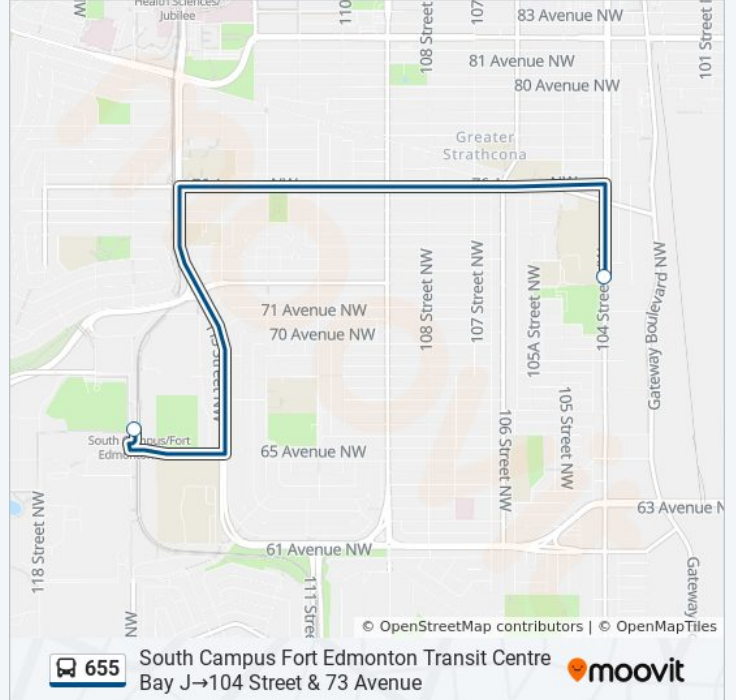

655 bus time schedules and route maps are available in an offline PDF at moovitapp.com. Use the [Moovit App](#) to see live bus times, train schedule or subway schedule, and step-by-step directions for all public transit in Edmonton.

[About Moovit](#) • [MaaS Solutions](#) • [Supported Countries](#) • [Mooviter Community](#)

© 2023 Moovit - All Rights Reserved

Check Live Arrival Times