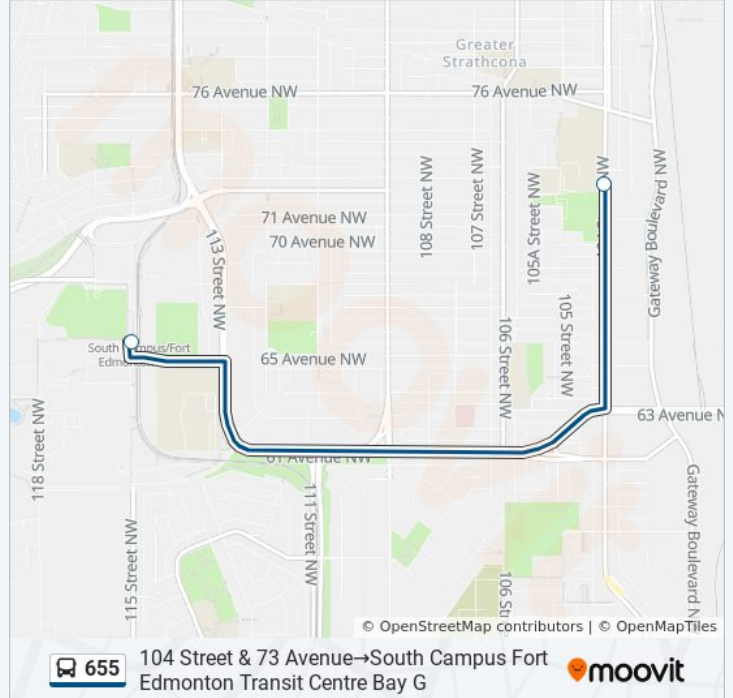

655

104 Street & 73 Avenue→South Campus Fort
Edmonton Transit Centre Bay G

View In Website Mode

The 655 bus line (104 Street & 73 Avenue→South Campus Fort Edmonton Transit Centre Bay G) has 2 routes. For regular weekdays, their operation hours are:

**Direction: 104 Street & 73 Avenue→South
Campus Fort Edmonton Transit Centre Bay G**

2 stops

[VIEW LINE SCHEDULE](#)

104 Street & 73 Avenue

South Campus Fort Edmonton Transit Centre
Bay G

655 bus Time Schedule

104 Street & 73 Avenue→South Campus Fort
Edmonton Transit Centre Bay G Route Timetable:

Sunday	Not Operational
Monday	3:35 PM - 3:37 PM
Tuesday	3:35 PM - 3:37 PM
Wednesday	Not Operational
Thursday	3:35 PM - 3:37 PM
Friday	3:35 PM - 3:37 PM
Saturday	Not Operational

655 bus Info

Direction: 104 Street & 73 Avenue→South Campus
Fort Edmonton Transit Centre Bay G

Stops: 2

Trip Duration: 8 min

Line Summary:

**Direction: South Campus Fort Edmonton
Transit Centre Bay J→104 Street & 73 Avenue**