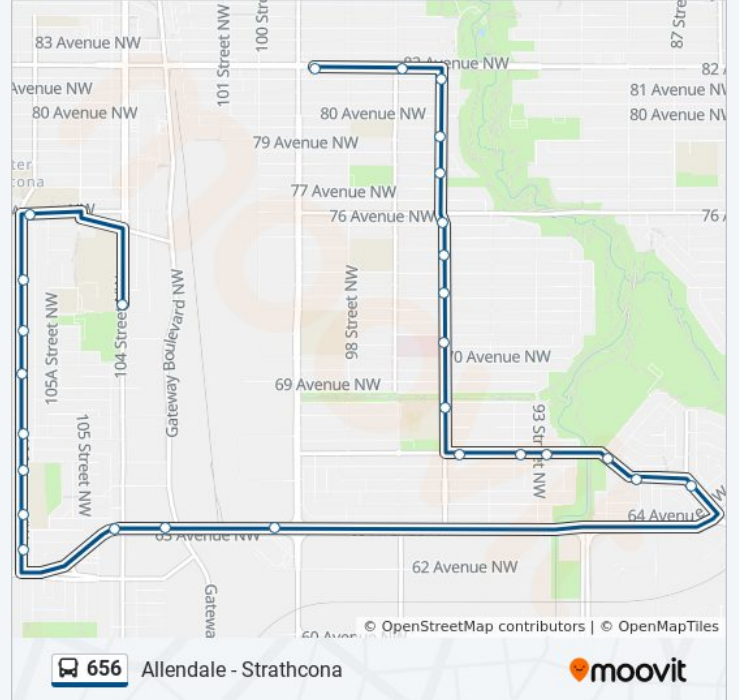

Use the Moovit App to find the closest 656 bus station near you and find out when is the next 656 bus arriving.

Direction: 106 Street & 63 Avenue→Davies Transit Centre Bay E

28 stops

[VIEW LINE SCHEDULE](#)

656 bus Info

Direction: 106 Street & 63 Avenue→Davies Transit Centre Bay E

Stops: 28

Trip Duration: 40 min

Line Summary:

93 Street & 66 Avenue
 88 Street & 66 Avenue
 87 Street & 66 Avenue
 86 Street & 66 Avenue
 86 Street & Argyll Road
 83 Street & Wagner Road
 80 Street & Wagner Road
 Davies Transit Centre Bay E

Direction: 99 Street & 82 Avenue→104 Street & 73 Avenue

27 stops

[VIEW LINE SCHEDULE](#)

99 Street & 82 Avenue
 97 Street & 82 Avenue
 96 Street & 82 Avenue
 96 Street & 80 Avenue
 96 Street & 78 Avenue
 96 Street & 76 Avenue
 96 Street & 74 Avenue
 96 Street & 72 Avenue
 96 Street & 71 Avenue
 96 Street & 68 Avenue
 96 Street & 66 Avenue
 94 Street & 66 Avenue
 88 Street & 66 Avenue
 87 Street & 66 Avenue
 86 Street & 66 Avenue
 99 Street & 63 Avenue
 103 Street & 63 Avenue
 104 Street & Allandale Road

656 bus Info

Direction: 99 Street & 82 Avenue→104 Street & 73 Avenue

Stops: 27

Trip Duration: 28 min

Line Summary:

- 106 Street & 62 Avenue
- 106 Street & 63 Avenue
- 106 Street & 66 Avenue
- 106 Street & 67 Avenue
- 106 Street & 69 Avenue
- 106 Street & 71 Avenue
- 106 Street & 73 Avenue
- 106 Street & 76 Avenue
- 104 Street & 73 Avenue