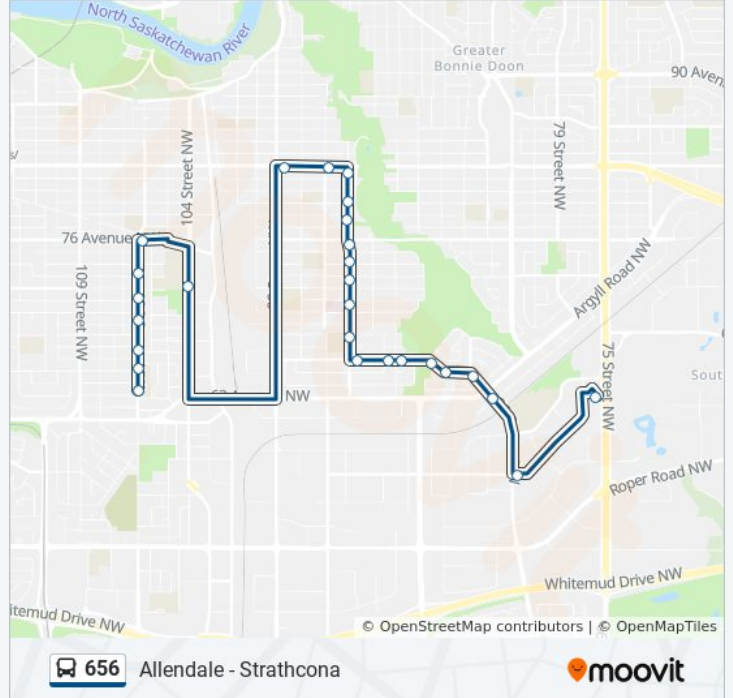

Use the Moovit App to find the closest 656 bus station near you and find out when is the next 656 bus arriving.

Direction: 106 Street & 63 Avenue→Davies Transit Centre Bay E

28 stops

[VIEW LINE SCHEDULE](#)

106 Street & 63 Avenue
106 Street & 66 Avenue
106 Street & 67 Avenue
106 Street & 69 Avenue
106 Street & 71 Avenue
106 Street & 73 Avenue
106 Street & 76 Avenue
104 Street & 73 Avenue
99 Street & 82 Avenue
97 Street & 82 Avenue
96 Street & 82 Avenue
96 Street & 80 Avenue
96 Street & 78 Avenue
96 Street & 76 Avenue
96 Street & 74 Avenue
96 Street & 72 Avenue
96 Street & 71 Avenue
96 Street & 68 Avenue
96 Street & 66 Avenue
94 Street & 66 Avenue

656 bus Info

Direction: 106 Street & 63 Avenue→Davies Transit Centre Bay E

Stops: 28

Trip Duration: 40 min

Line Summary:

93 Street & 66 Avenue
 88 Street & 66 Avenue
 87 Street & 66 Avenue
 86 Street & 66 Avenue
 86 Street & Argyll Road
 83 Street & Wagner Road
 80 Street & Wagner Road
 Davies Transit Centre Bay E

Direction: 99 Street & 82 Avenue→104 Street & 73 Avenue

27 stops

[VIEW LINE SCHEDULE](#)

99 Street & 82 Avenue
 97 Street & 82 Avenue
 96 Street & 82 Avenue
 96 Street & 80 Avenue
 96 Street & 78 Avenue
 96 Street & 76 Avenue
 96 Street & 74 Avenue
 96 Street & 72 Avenue
 96 Street & 71 Avenue
 96 Street & 68 Avenue
 96 Street & 66 Avenue
 94 Street & 66 Avenue
 88 Street & 66 Avenue
 87 Street & 66 Avenue
 86 Street & 66 Avenue
 99 Street & 63 Avenue
 103 Street & 63 Avenue
 104 Street & Allandale Road